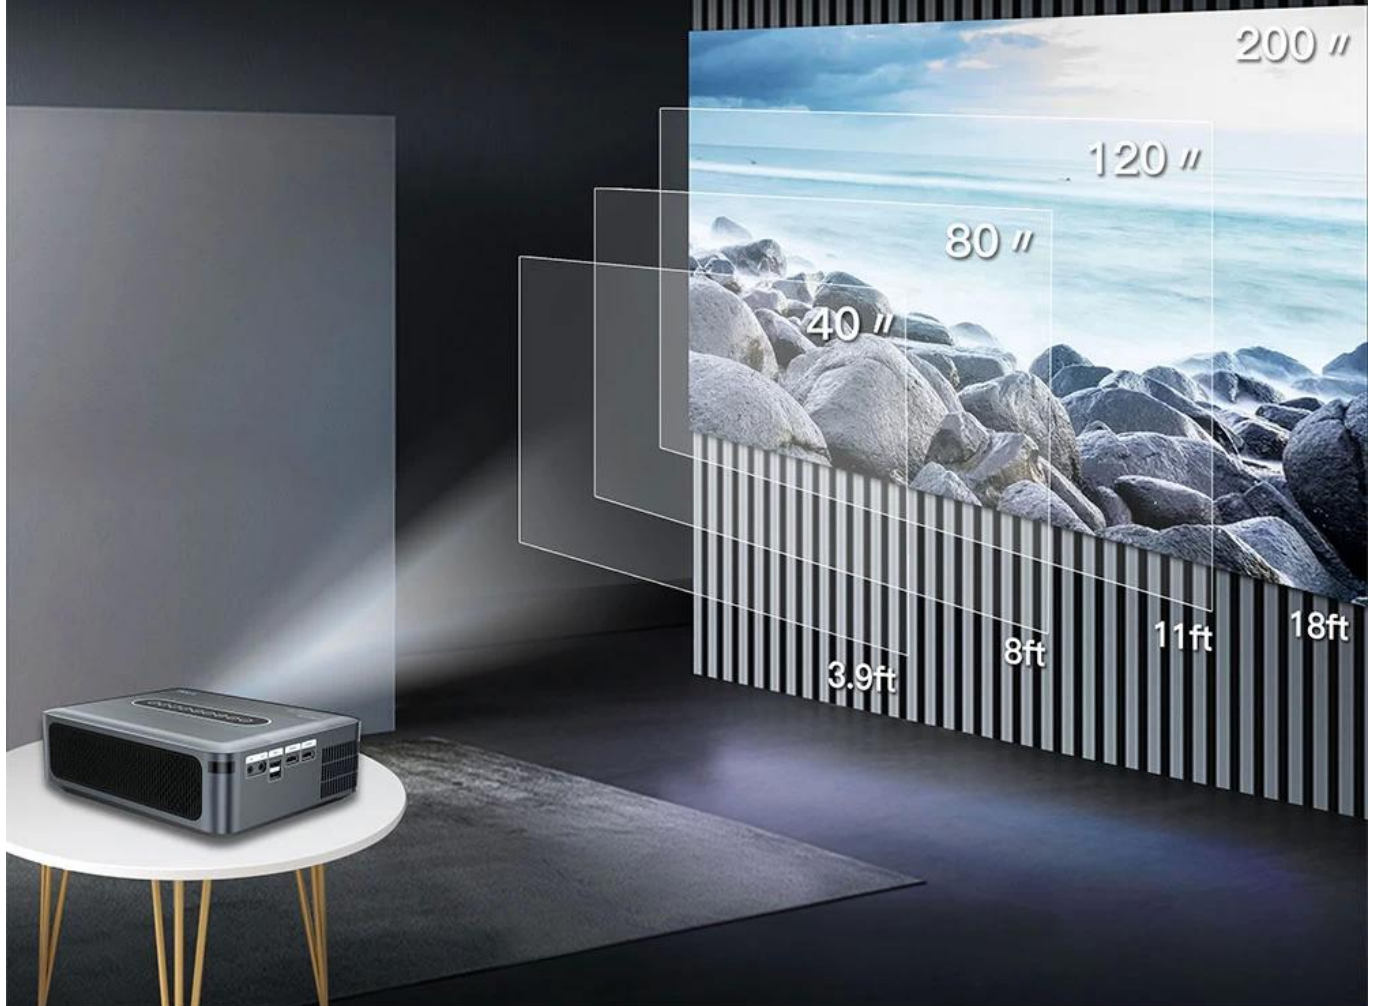

85%

H.264 takes up 85% bandwidth

12000 lumens

Clear picture quality in bright daylight,
much comfortable at night

Clear image in daylight

Comfortable image at night

Keystone correction for side projection

$\pm 45^\circ$ horizontal and vertical, $\pm 15^\circ$ left and right keystone correction. No matter how you place the projector, screen will be automatically corrected.

Large projection screen can be projected at close range

In 8ft distance it can project 80 inch 1080P HD large screen. Make your living room like a private home theater!

WiFi 2T2R 2.4G&5.8G&802.11ac

Two transmission channels, with faster transfer speed