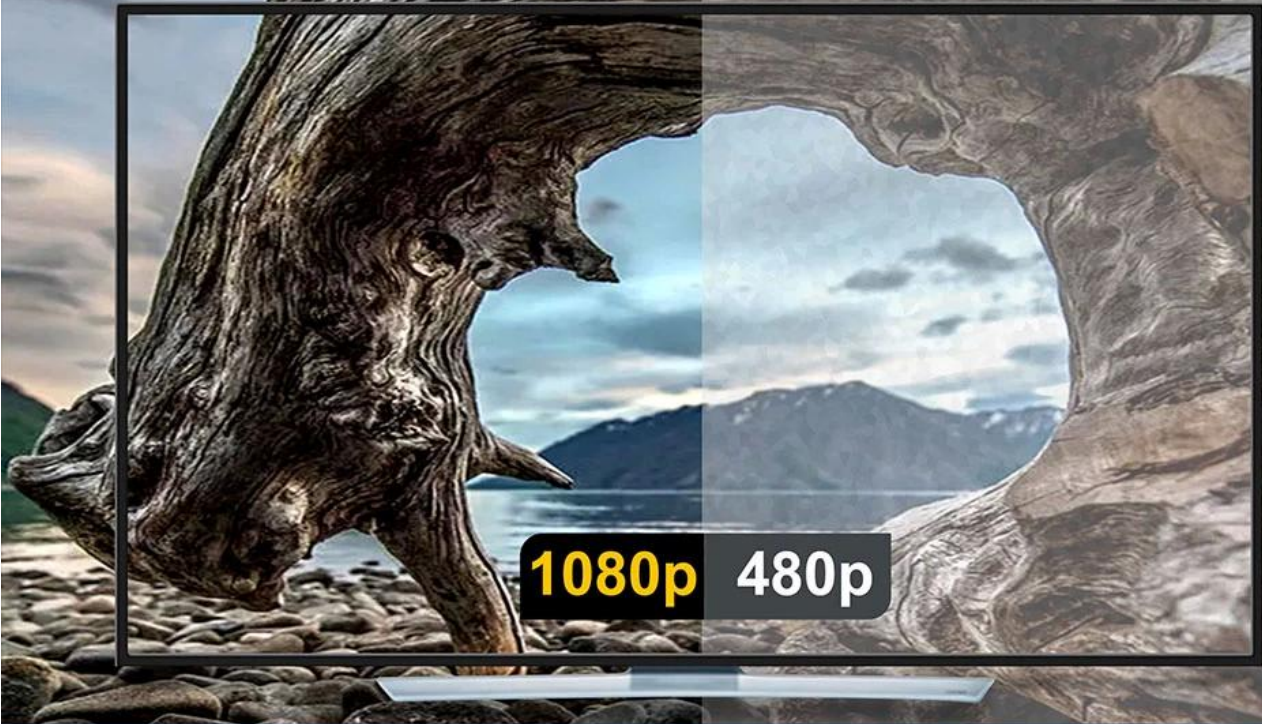

2.4G&5.8G&ac
2T2R

BT

X1

Ultra HD 8K Decoding Projection

1080P | Four-point correction | AI intelligence | Wireless projection

Real 1080p Resolution

Support 8K decoding in different formats

REALISTIC COLORS