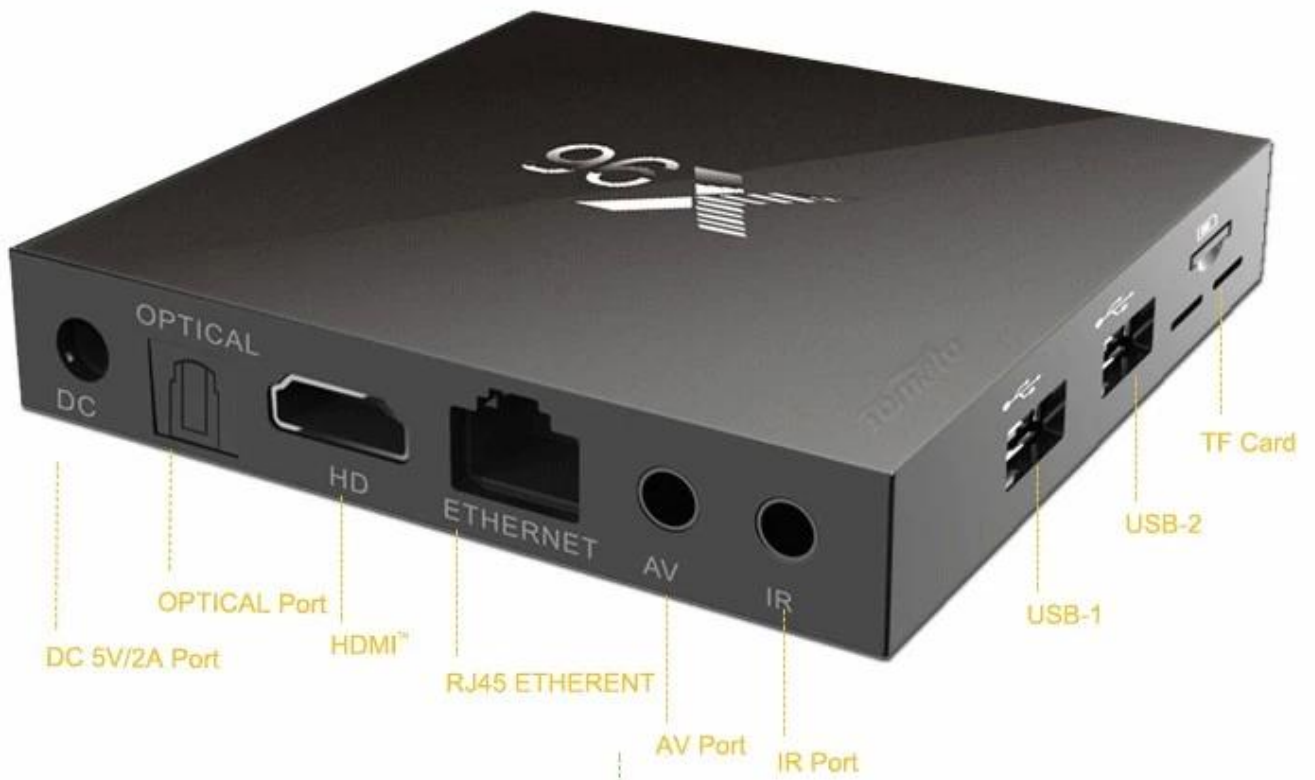

Altri

Supporto e-mail, abito da ufficio ecc.
Supporta la funzione DLNA
Support 2.4G mouse/tastiera senza fili

Picture Show

Indicator Light Port

- Small size:90*90*20mm
- Save on transport costs
- Save space
- Easy to carry.

X96 Smart Box

 @mlogic S905X	Android 6.0	ARM Cortex A53	CPU 4 Core 64bit	GPU 5 Core MALI-450	4K 60fps
VP9 HDR10	H.265 10bit	eMMC Design	LAN 100M	WiFi 2.4G	IR Dual

X96 Smart Box

Remote,
Anywhere,
Any angle.

The box can paste in to Wall or TV and others.

- 1.Magic tape
- 2.Pothook Designed
- 3.Dual IR designed,remote control easy.

tomato

Put the photo,musics,and videos on your television.

8Bit

10Bit

H.264

H.265