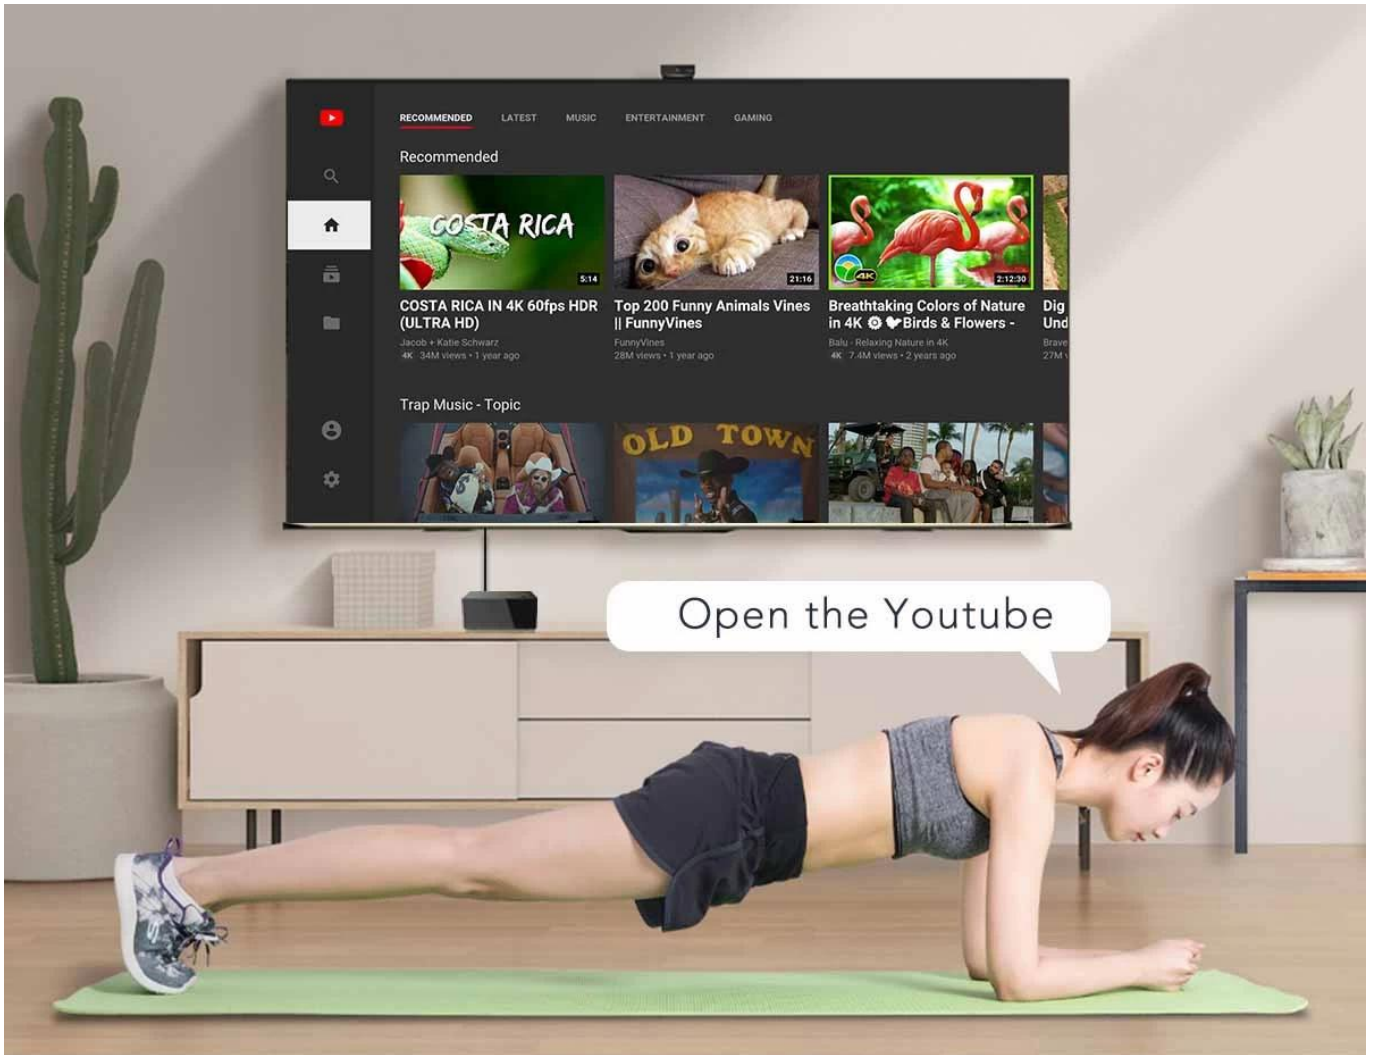

# Far-field Voice Control

Digital microphone, 3-5 meters far field voice collection

**Use your voice to control  
your entertainment**