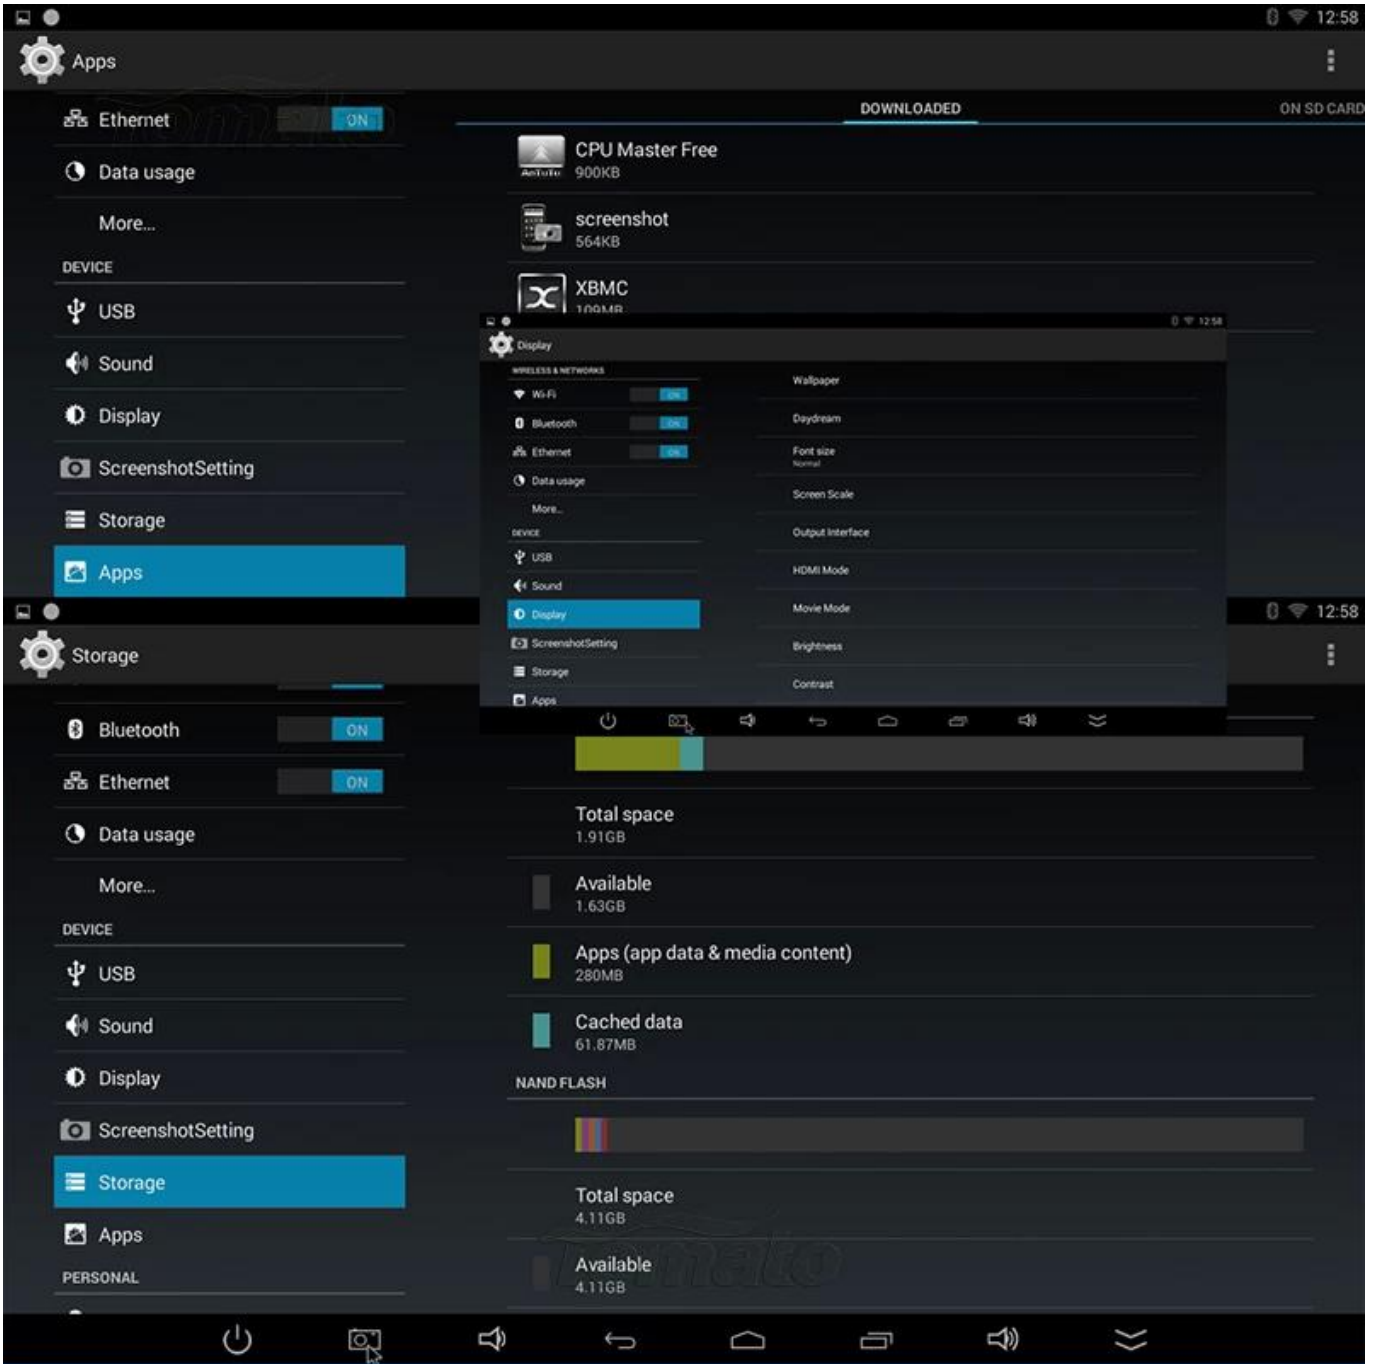

Quickoffice

RKGameContr

Search

Settings

Video

Voice Search

WifiDisplay

XBMC