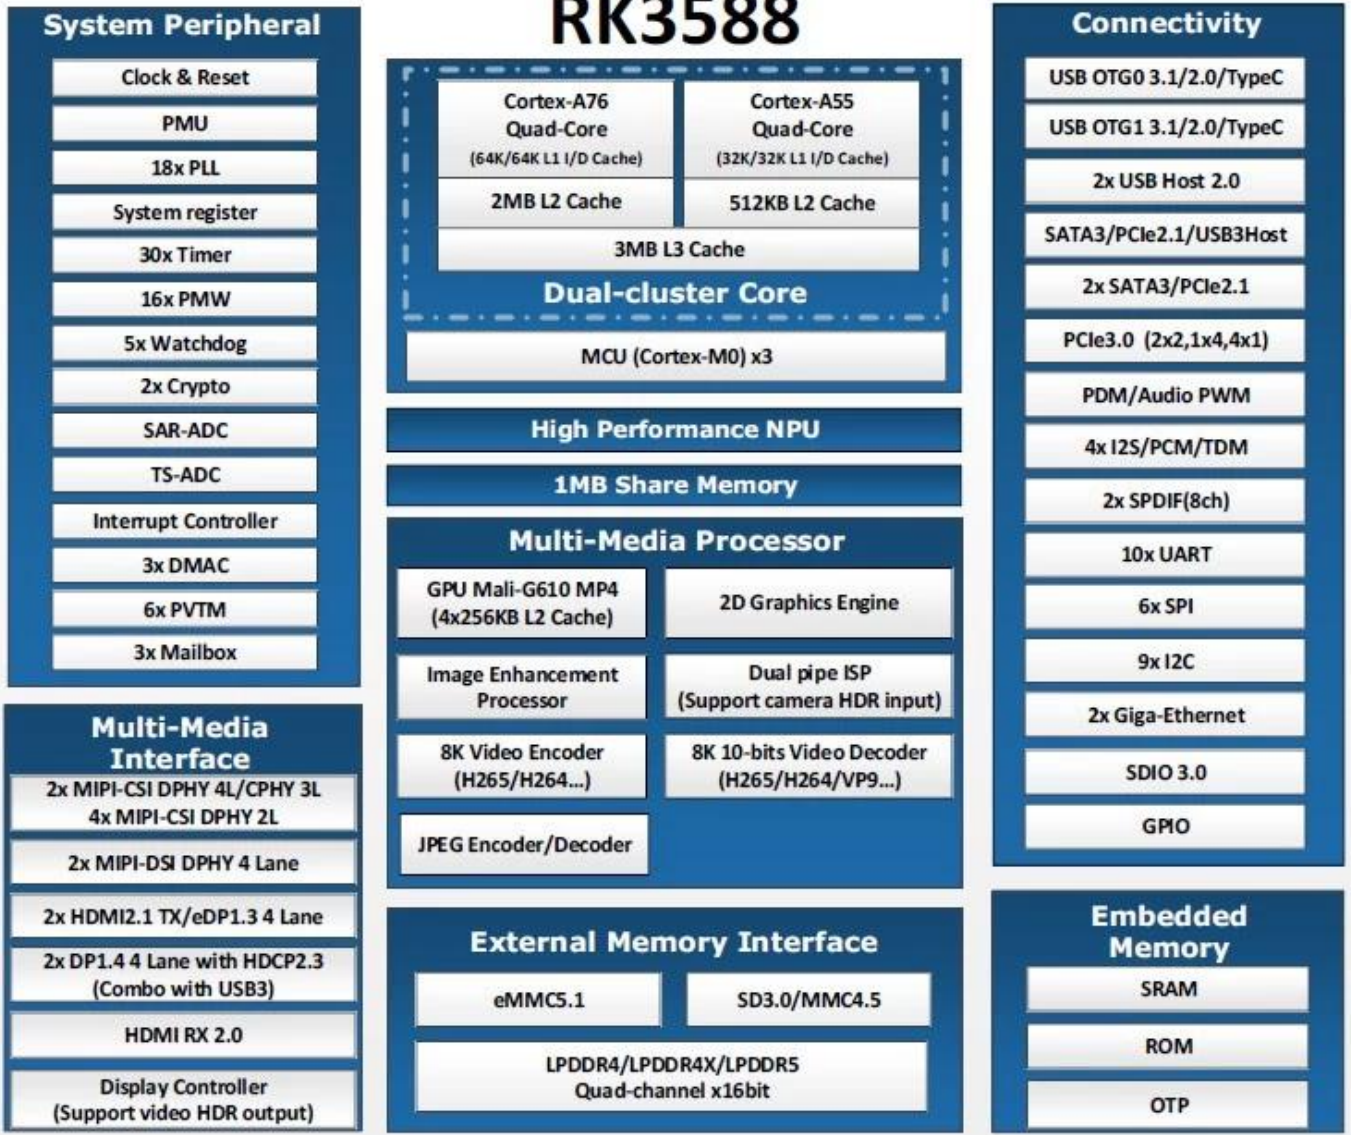

# Set scatola superiore alimentato da Rockchip RK3588 Octa-Core

## Typical Application Diagram – AIoT