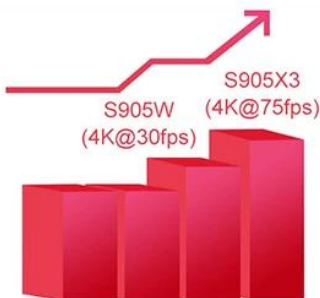

# Amlogic S905X3 Quad Core

Faster, Smarter and More Powerful

4GB DDR3	32GB eMMC	Ultra-fast running speed
		Professional image processing