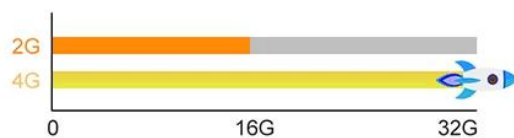

## Dual wifi design and stable performance

2.4:100Mbps

Stronger penetration & More Stable

5G:250Mbps

Faster Transmission & Load Quickly

2.4+5G:400Mbps

Built-in T2TR, more efficient and stable

# Android 9.0

application installation is more flexible

- More stable with applications
- Save 25% RAM in Spacet
- Faster & Safer responses

Download more apps

# Amlogic S905X3 Quad Core

Faster, Smarter and More Powerful

4GB DDR3	32GB eMMC	Ultra-fast running speed
		Professional image processing