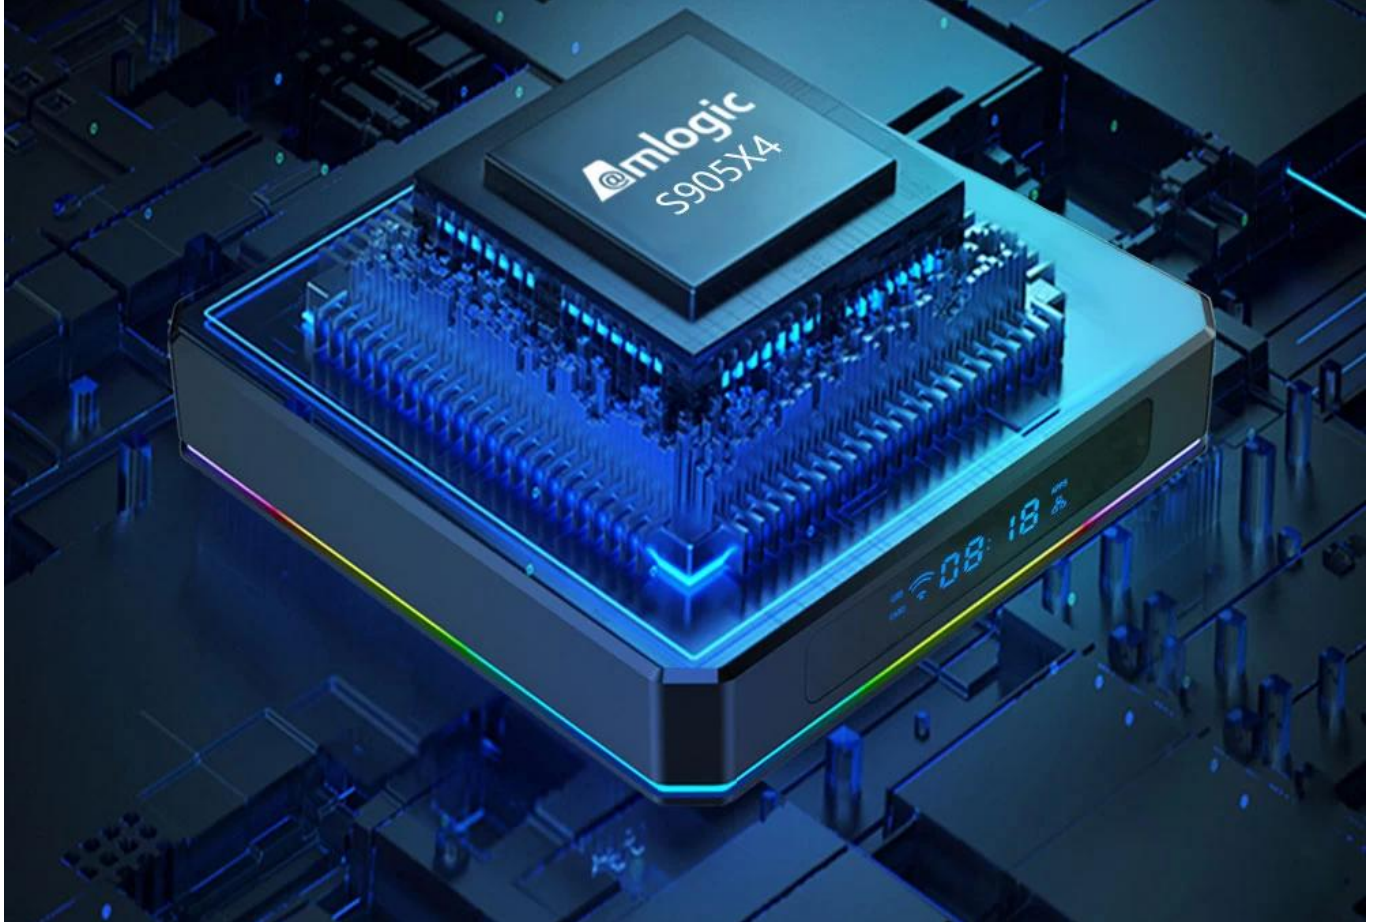

HDR 10+

AV1

AV1 MP-10@L5.1  
4Kx2K@60fps

WiFi

2.4G/5G  
802.11ac

BT

4.1

# Amlogic Quad-core 64 bit

The S905X4 chipset is an advanced application processor with AV1 video codec, secured 4K video codec engine and HDR image processing functions.