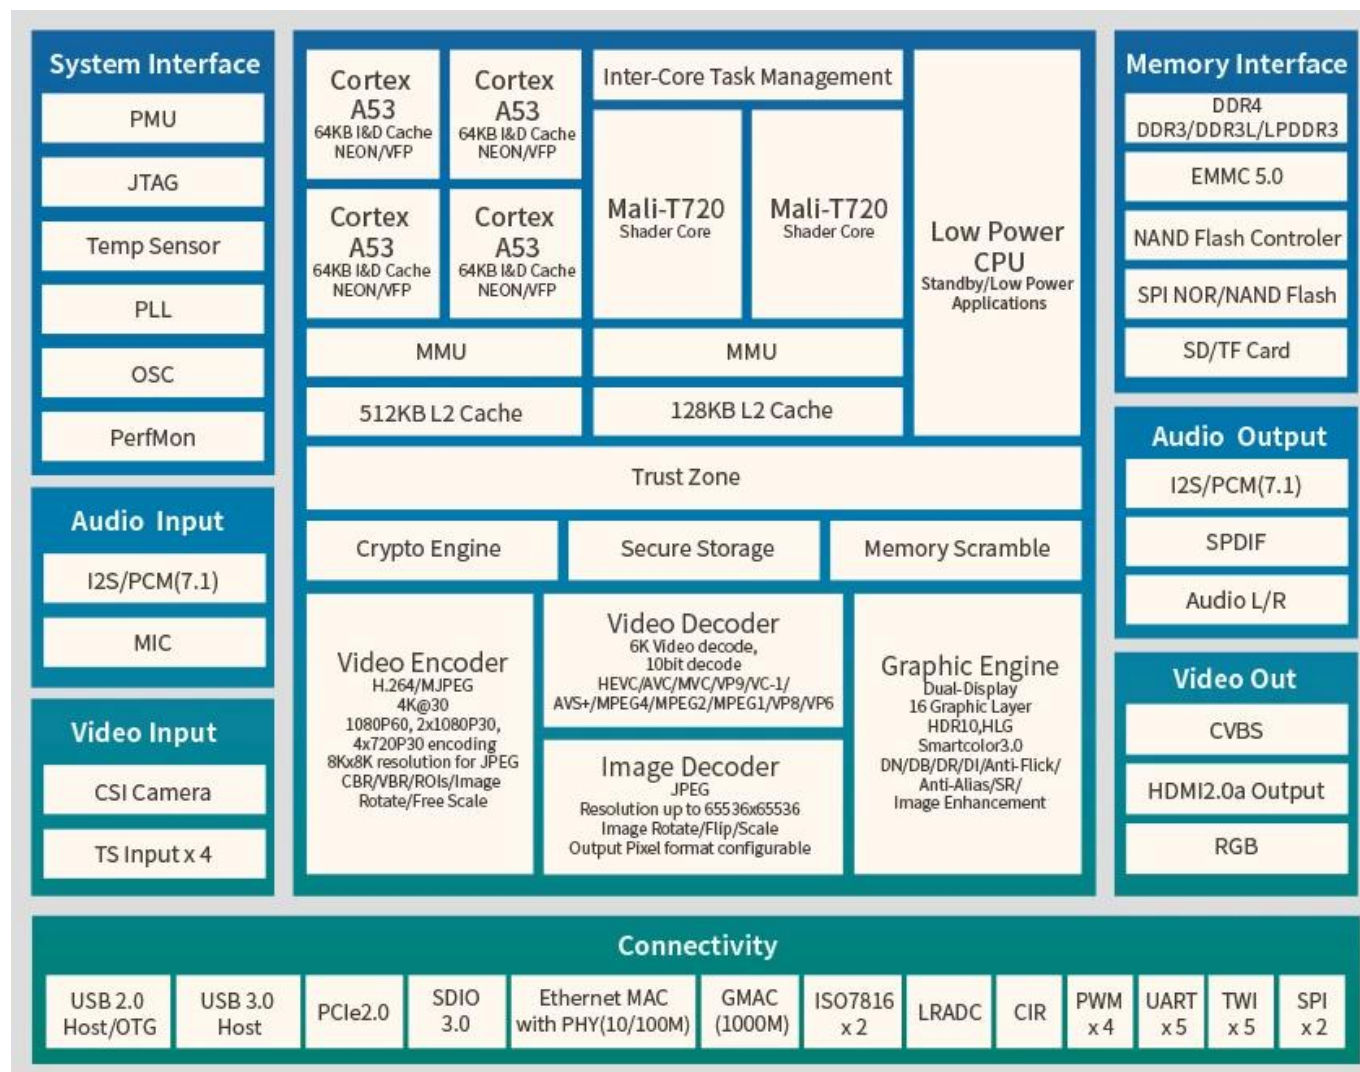

Trasmissione UDP TV Box Android Set Top Box Supporto ingresso HDMI USB3.0

Specifiche

Modello numero:	Set top box TV Android Allwinner H6
processore	Allwinner H603 ARM Cortex™ -A53 quad-core a 64 bit
GPU	GPU multi-core Mali T720 ad alte prestazioni
rom	DDR3: 4 GB/2 GB
Archiviazione interna	eMMC: 32 GB (opzione: 16 GB/64 GB)
sistema operativo	Android 9.0
Wifi	IEEE 802.11 b/g/n/ac; 2.4G/5G 2*2 minuti
Bluetooth	Bluetooth 4.1HS; Supporta il telecomando vocale

Many ports Major possibilities

packs a lot of connectivity into a small space
easily connect to your hdtv

1 . POWER SWITCH

2 . DC 5V

3 . OPTICAL

4 . HDMI IN

5 . HDMI OUT

6 . ETHERNET

7 . AV

8 . USB2.0 OTG

9 . USB2.0

10 . TF CARD

11 . USB3.0

HDMI is more convenient to connect to life

HDMI interface brings unlimited possibilities

HD
digital
video

T720

6K*4K
@30fps

Ultra HD

New upgrade system

In-depth development from the native architecture system performance is significantly improved than the previous generation, to create a smarter operating system that understands you better.