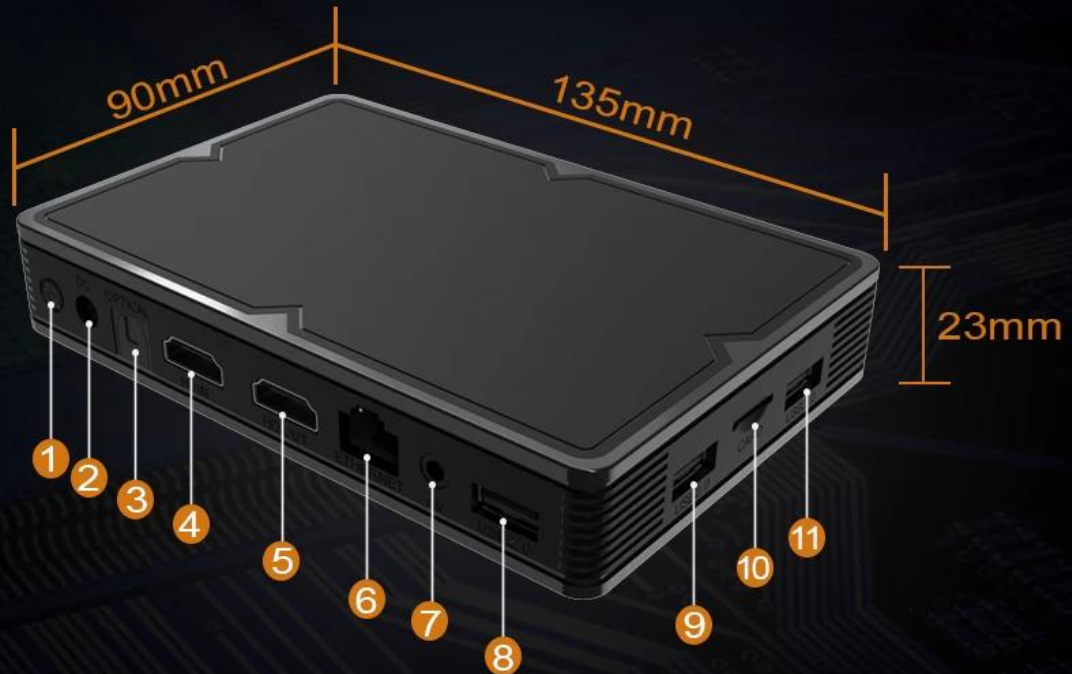

Trasmissione UDP TV Box Android Set Top Box Supporto ingresso HDMI USB3.0

Specifiche

Modello numero:	Set top box TV Android Allwinner H6
processore	Allwinner H603 ARM Cortex™ -A53 quad-core a 64 bit
GPU	GPU multi-core Mali T720 ad alte prestazioni
rom	DDR3: 4 GB/2 GB
Archiviazione interna	eMMC: 32 GB (opzione: 16 GB/64 GB)
sistema operativo	Android 9.0
Wifi	IEEE 802.11 b/g/n/ac; 2.4G/5G 2*2 minuti
Bluetooth	Bluetooth 4.1HS; Supporta il telecomando vocale

Many ports Major possibilities

packs a lot of connectivity into a small space
easily connect to your hdtv

1 . POWER SWITCH

2 . DC 5V

3 . OPTICAL

4 . HDMI IN

5 . HDMI OUT

6 . ETHERNET