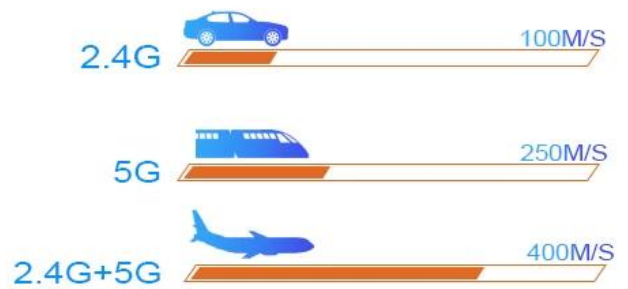

Android 9.0

6K video decoder

64-bit quad-core ARM
Cortex A53 CPU Support
multi-video decoder up to
6Kx4K@30fps

New upgraded built-in WiFi

WiFi IEEE 802.11 a/b/g/n/ac
Support dual-band wifi

MIMO Wi-Fi

Dual frequency WiFi

HDR dynamic range

New quality optimization engine
technology, experience a different visual feast

SDR

HDR

Extreme 6k enjoyment

Real-time image decoding- Maximum resolution up to 5760×3240

4K « » 6K

Package Contents