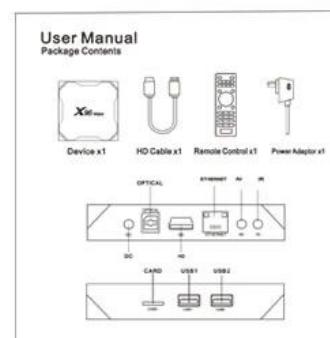

X96Max Smart Box

Migliora il tuo intrattenimento con il nostro [TV-Box Android](#) con Android 8.1. Immergiti in streaming, giochi e altro ancora senza soluzione di continuità. Questo TV box combina tecnologia all'avanguardia con funzionalità intuitive, offrendo un'esperienza visiva dinamica e coinvolgente. Trasforma la tua TV in un hub intelligente e goditi la comodità di Android 8.1. Aggiorna subito la tua configurazione di intrattenimento e ridefinisci la tua esperienza TV con il nostro TV-Box Android.