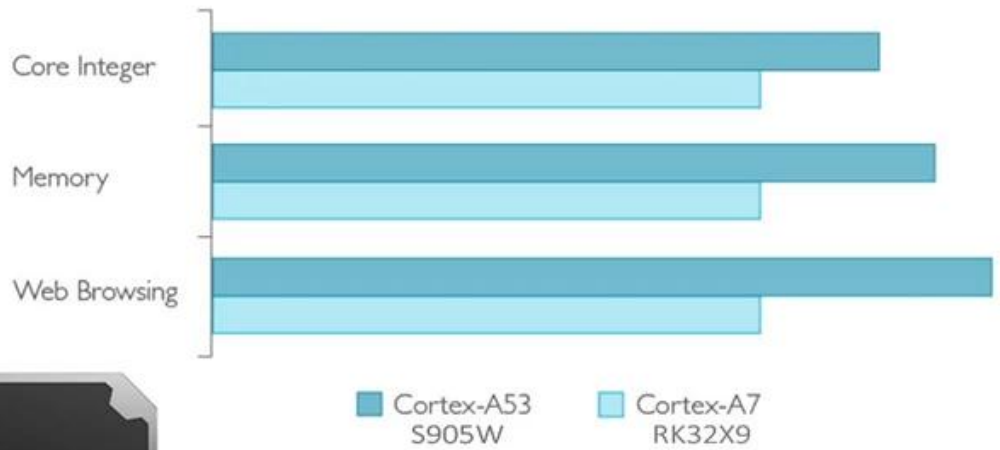

S905W mini Smart Box

S905W using Cortex A53, Mali 450 GPU
The performance to cost ratio superelevation.

Cortex-A53 Performance Relative to Cortex-A7