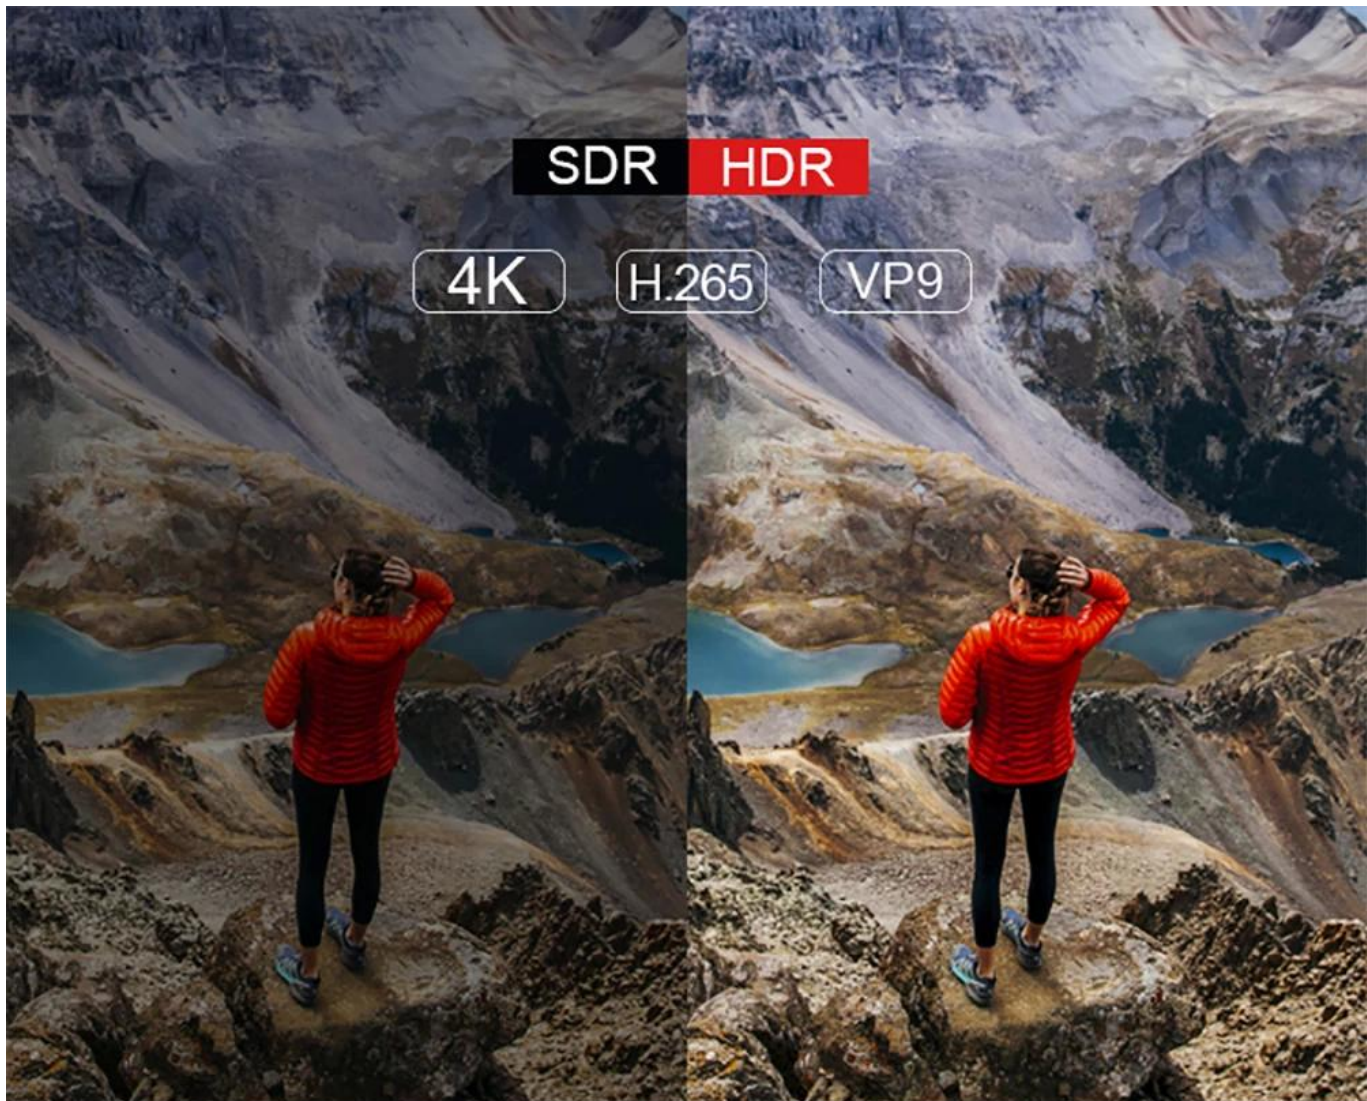

SDR HDR
4K H.265 VP9

Support HDR

HDR offers a deeper , more life-like display, which boosts 4K and gives you even greater color and contrast.