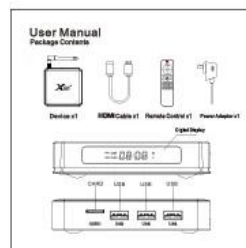

User Manual*1