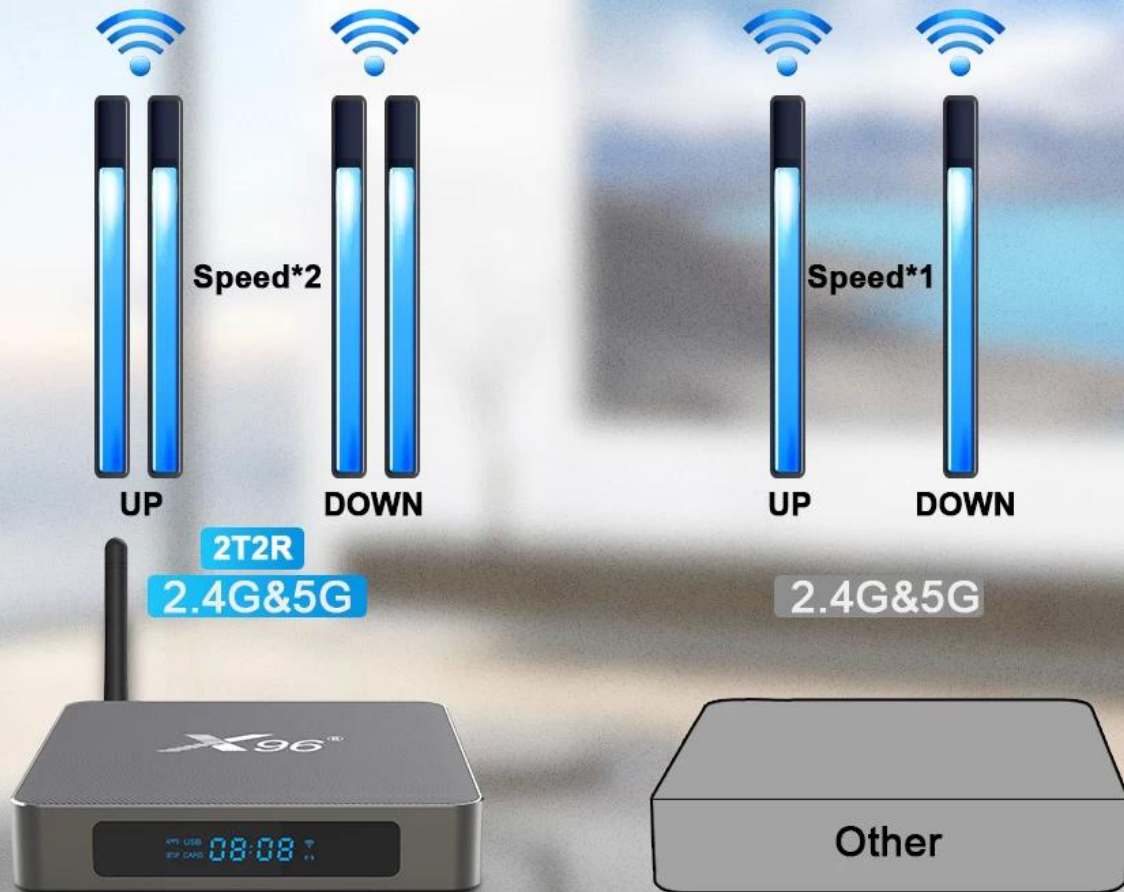

External Antenna

Let's you experience no-blocking wifi Signal.

WiFi 2T2R 2.4G&5G&802.11ac

Two Transmit Two Receive ,Two Antennas Synchronous
Transmission Fast transfer speed

Aluminum-alloy Shell

Super heat dissipation keeps box cool

Family Fun Sharing

Leisure and entertainment

Working meeting

Product Specification

Size: 106*106*22MM

Package Contents

Power Supply*1

HD data cable*1