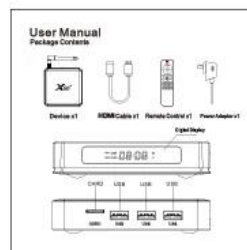

Family Fun Sharing

Leisure and entertainment

Working meeting

Product Specification

Size: 106*106*22MM

Package Contents

Power Supply*1

HD data cable*1