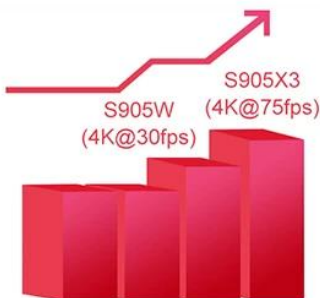

4GB DDR3	32GB eMMC	Ultra-fast running speed
		Professional image processing

8K & 3D

The perfect combination of 8K and 3D, bring you a 3D visual experience
Feel the shock of the 3D cinema at home

H.265 Makes 8K within Reach