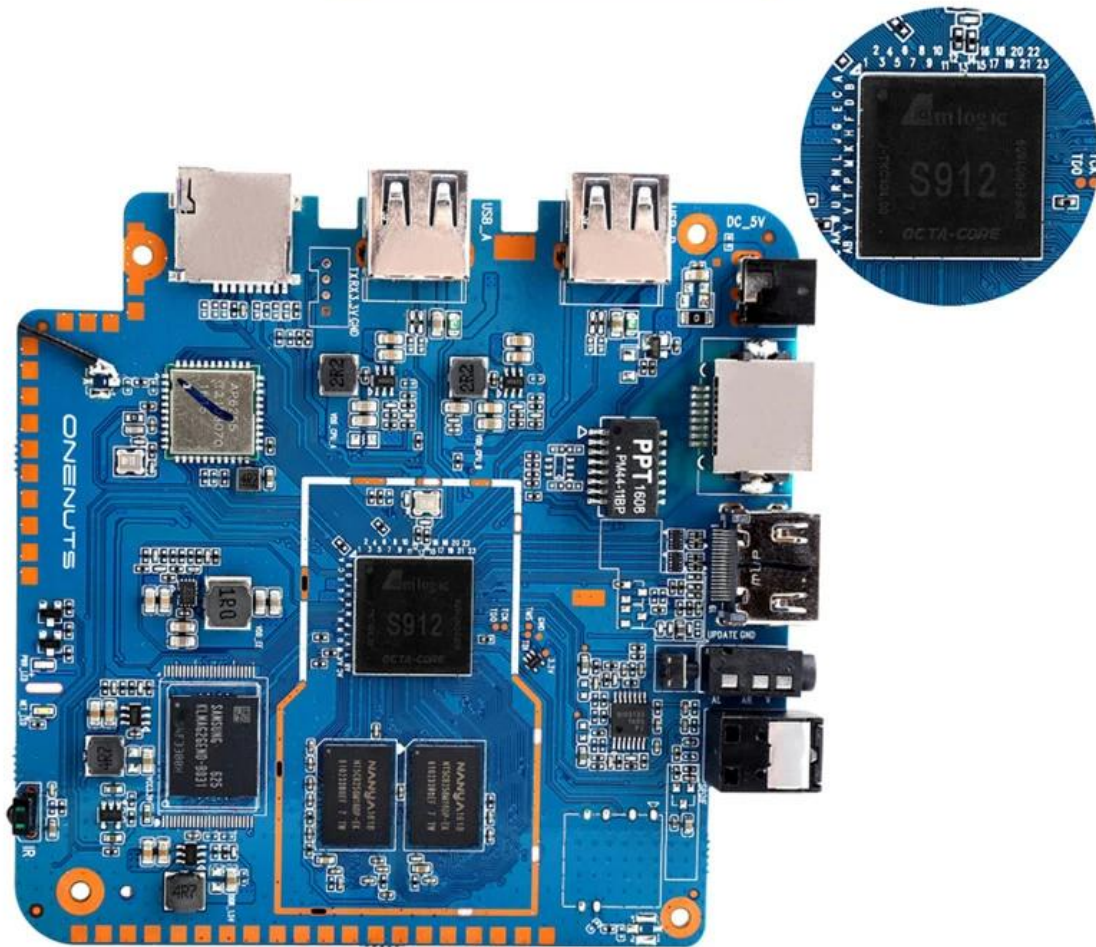

With Bluetooth headphone, enjoy your happy private world.

Young Look

Model No.	ONENUTS Nut 1
CPU	Amllogic S912 octa-core ARM Cortex A53 processor @ up to 2.0GHz
GPU	ARM Mail-T820MP3 GPU up to 750MHz(DVFS)
ROM	2GB DDR3
Internal Storage	16GB eMMC flash and SD slot up to 32GB
Video Docoder	VP9-10/H.265 up to 4Kx2K@60fps
HDMI	HDMI 2.0a up to 4K @ 60Hz with CEC and HDR support, and AV port

OTA Update

Support background auto upgrade and offer you the newest experience.

Product structure

Motherboard Show

Il nostro miglior TV Box Android all'ingrosso è progettato per ridefinire la tua esperienza visiva: