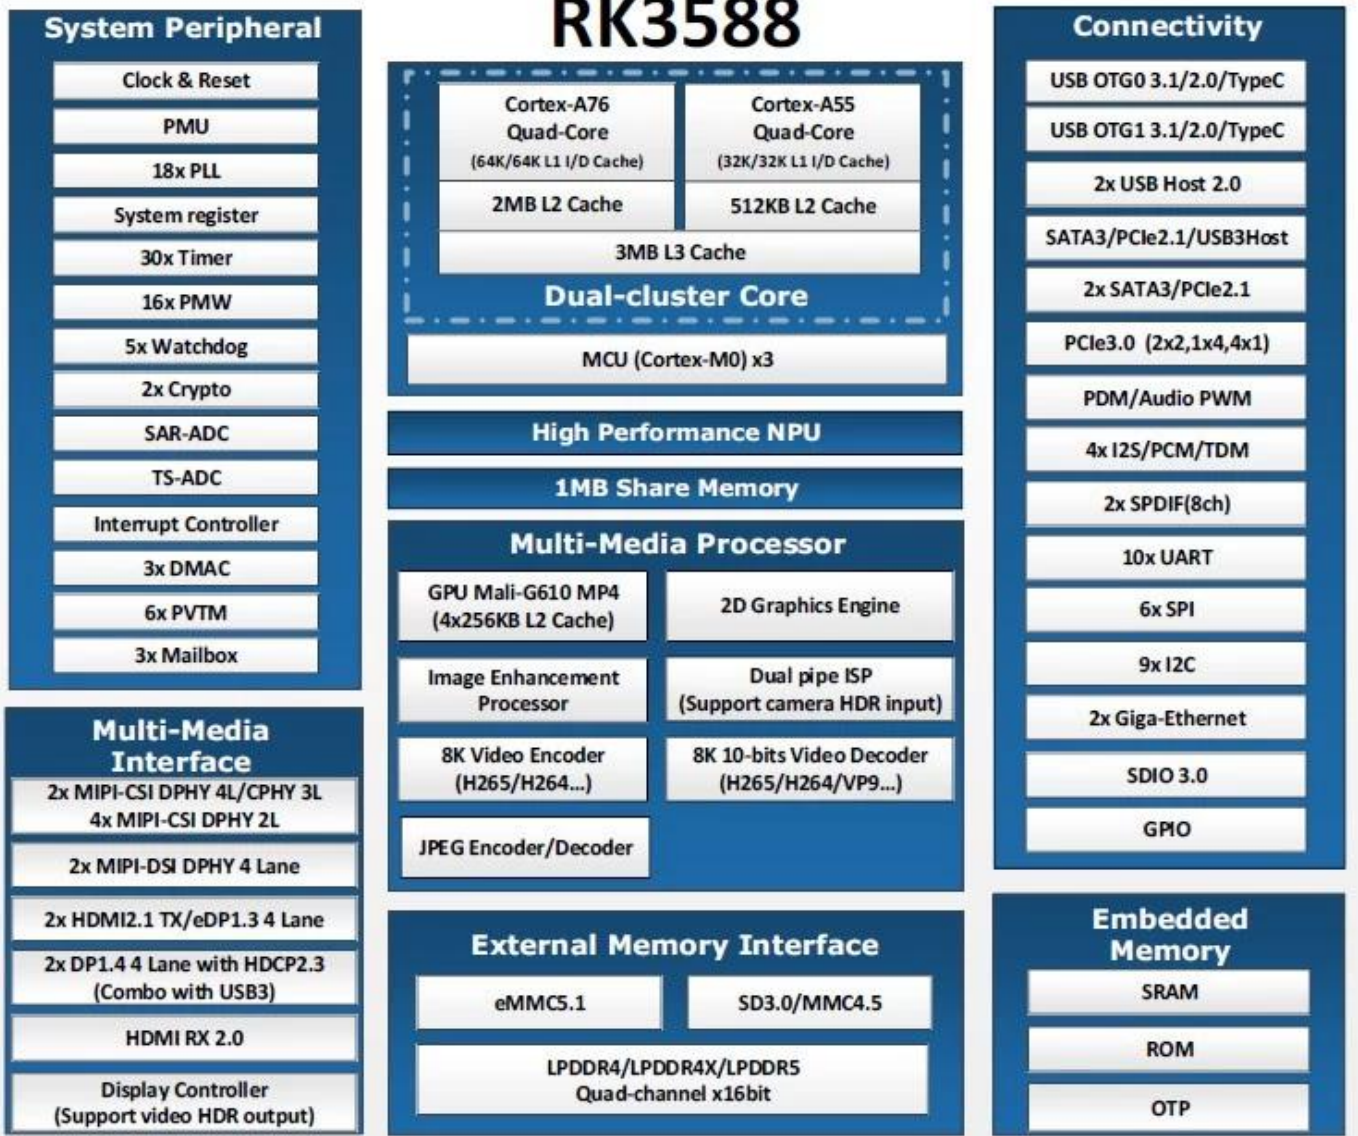

Smart TV Box Android Smart TV Box Android

Rockchip
RK3588
A high performance, low power AIoT processor

The graphic features a dark blue background with glowing circuit traces. On the right, a stylized chip icon is shown with the text 'Rockchip RK3588' inside it. The Rockchip logo is positioned at the top left of the graphic.