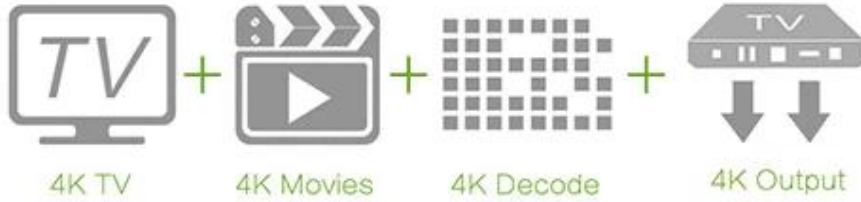

- Small size:90*90*20mm
- Save on transport costs
- Save space
- Easy to carry.

Smart Box

 Amlogic S905X	Android 6.0	ARM Cortex A53	CPU 4 Core 64bit	GPU 5 Core MALI-450	4K 60fps
VP9 HDR10	H.265 10bit	eMMC Design	LAN 100M	WiFi 2.4G	IR Dual

Smart Box

Remote,
Anywhere,
Any angle.

The box can paste in to Wall or TV and others.

- 1.Magic tape
- 2.Pothook Designed
- 3.Dual IR designed,remote control easy.

tomato

Put the photo,musics,and videos on your television.