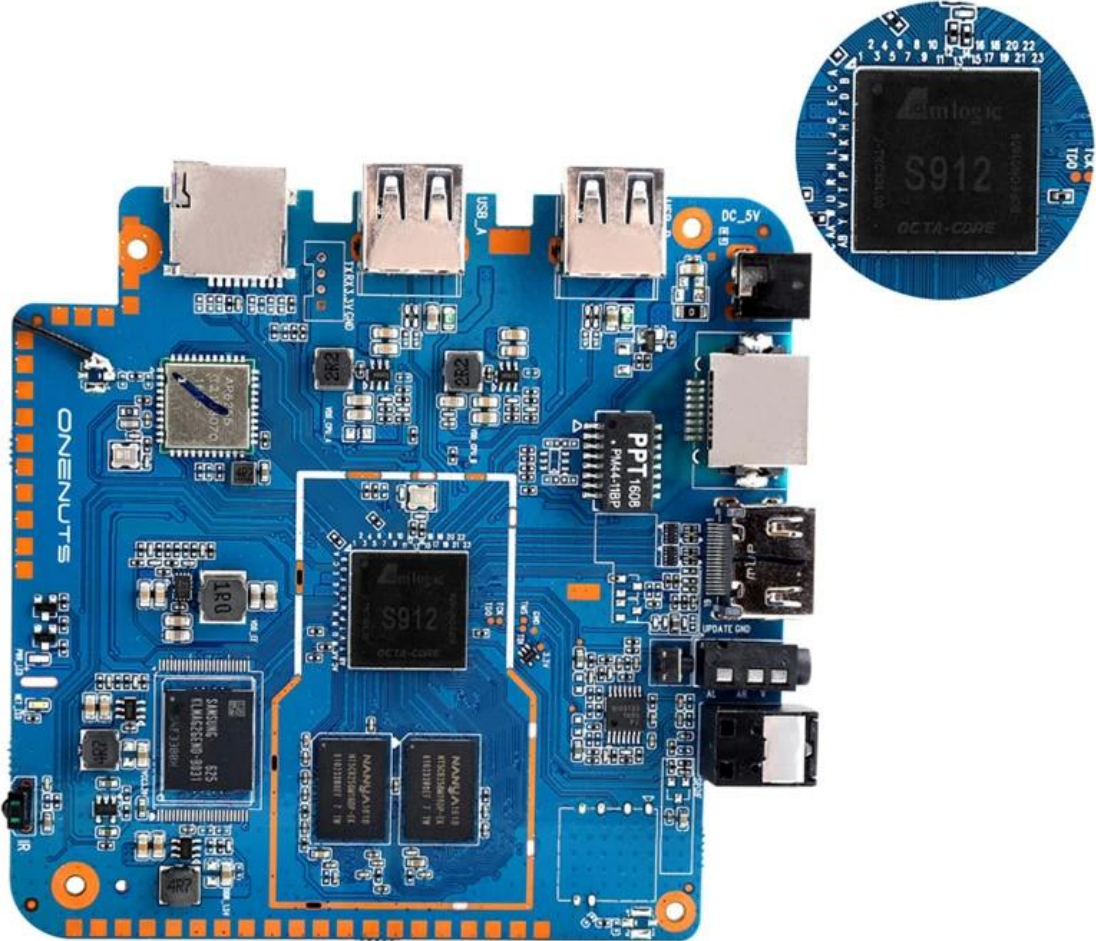

Motherboard Show

በዚህ ስልጠና ውስጥ ለብዙ ዓይነት መሳሪያዎች የሚያስፈልጉትን የፋይበር ግብይት ለማስፈንጨት የሚያስፈልጉትን ስልጠናዎችን ይመልከቱ።

Bluetooth 4.0 በአንድ ሰዓት ውስጥ ለብዙ ዓይነት መሳሪያዎች የሚያስፈልጉትን የፋይበር ግብይት ለማስፈንጨት የሚያስፈልጉትን ስልጠናዎችን ይመልከቱ።

በዚህ ስልጠና ውስጥ ለብዙ ዓይነት መሳሪያዎች የሚያስፈልጉትን የፋይበር ግብይት ለማስፈንጨት የሚያስፈልጉትን ስልጠናዎችን ይመልከቱ።

በዚህ ስልጠና ውስጥ ለብዙ ዓይነት መሳሪያዎች የሚያስፈልጉትን የፋይበር ግብይት ለማስፈንጨት የሚያስፈልጉትን ስልጠናዎችን ይመልከቱ።

በዚህ ስልጠና ውስጥ ለብዙ ዓይነት መሳሪያዎች የሚያስፈልጉትን የፋይበር ግብይት ለማስፈንጨት የሚያስፈልጉትን ስልጠናዎችን ይመልከቱ።

በዚህ ስልጠና ውስጥ ለብዙ ዓይነት መሳሪያዎች የሚያስፈልጉትን የፋይበር ግብይት ለማስፈንጨት የሚያስፈልጉትን ስልጠናዎችን ይመልከቱ።