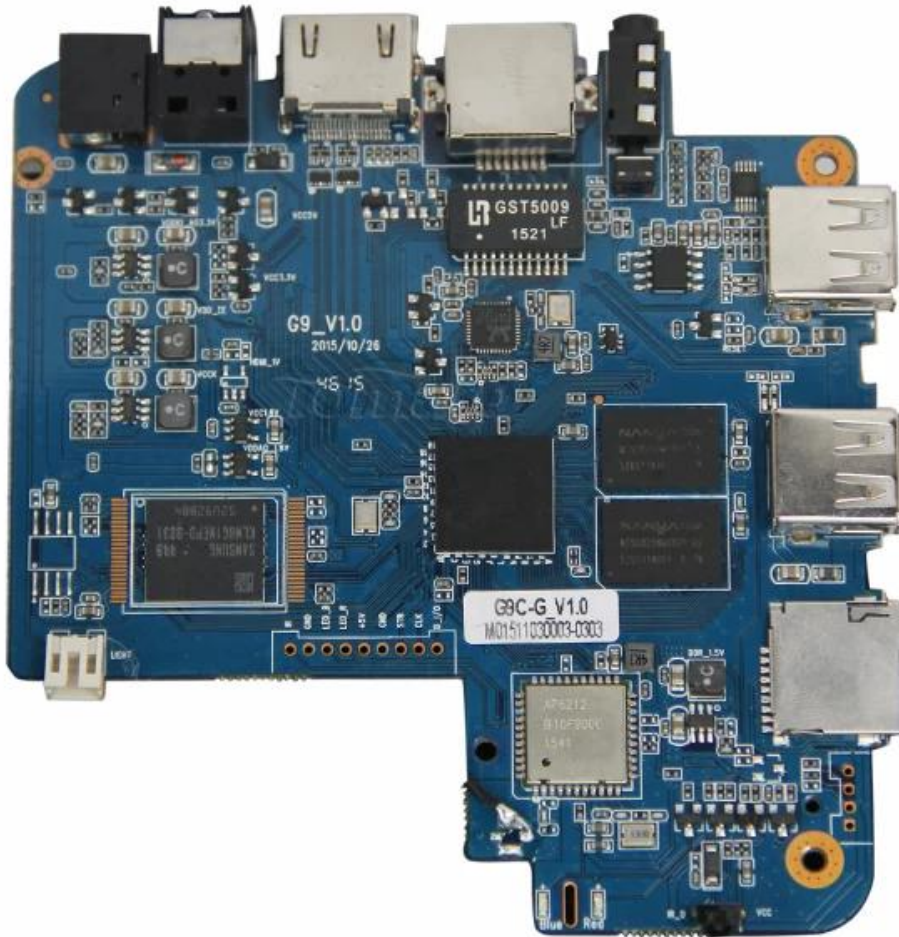

Amlogic S905 4K2K HD Mali-450 750Mhz 5.1 G9C

Amlogic S905 Quad Core WiFi Device Smart Box
Watch TV Channels Through Wifi or Internet

G9C

- DRM
- 64-Bit Quad Core Cortex A53
- H.265 @60fps
- 4K
- HDMI 2.0 HDCP 2.2
- TSMC 28NM

1 * □□ □□

1 * □□ □□□

1 * □□□ □□□

Picture Show

Indicator Light Port

Micro SD Card

USB

USB

AV Port

RJ 45 ETHERNET

HDMI™

Optical Port

Power Port

S905

64-Bit
Quad Core
Cortex A53

4K

H.265
@60fps

HDMI 2.0
HDCP 2.2

TSMC
28NM

DRM

64 bit CPU,

While maintaining the same power consumption, the computing power of CPU has also been greatly improved.

With 4K2K decoding capabilities,
it make 4K become the standard.