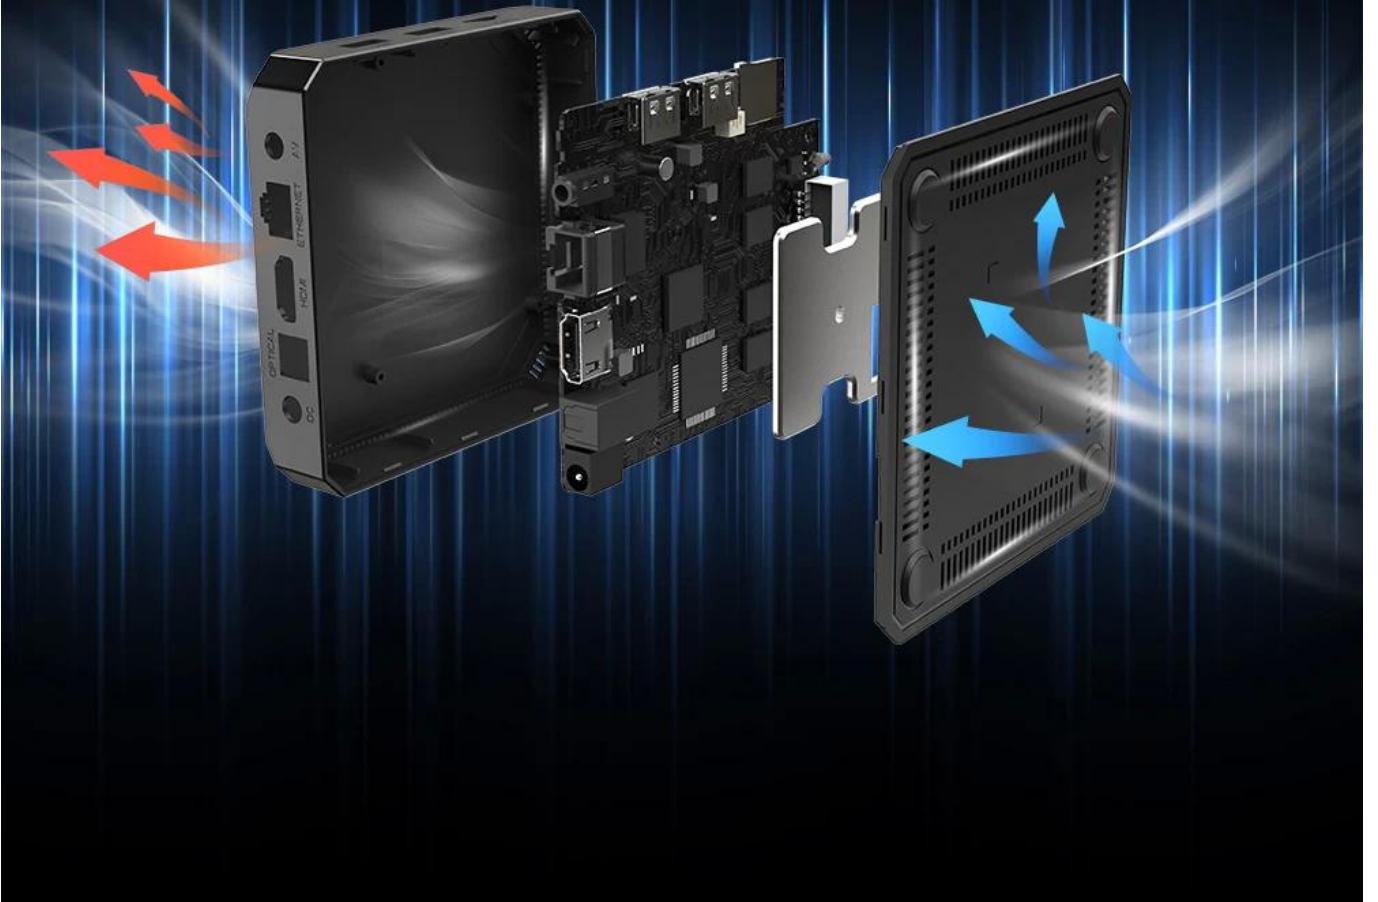

## X96mini+ using Cortex A53,Mali 450 GPU

The performance to cost ratio superelevation.  
And adopting convection fan heating system