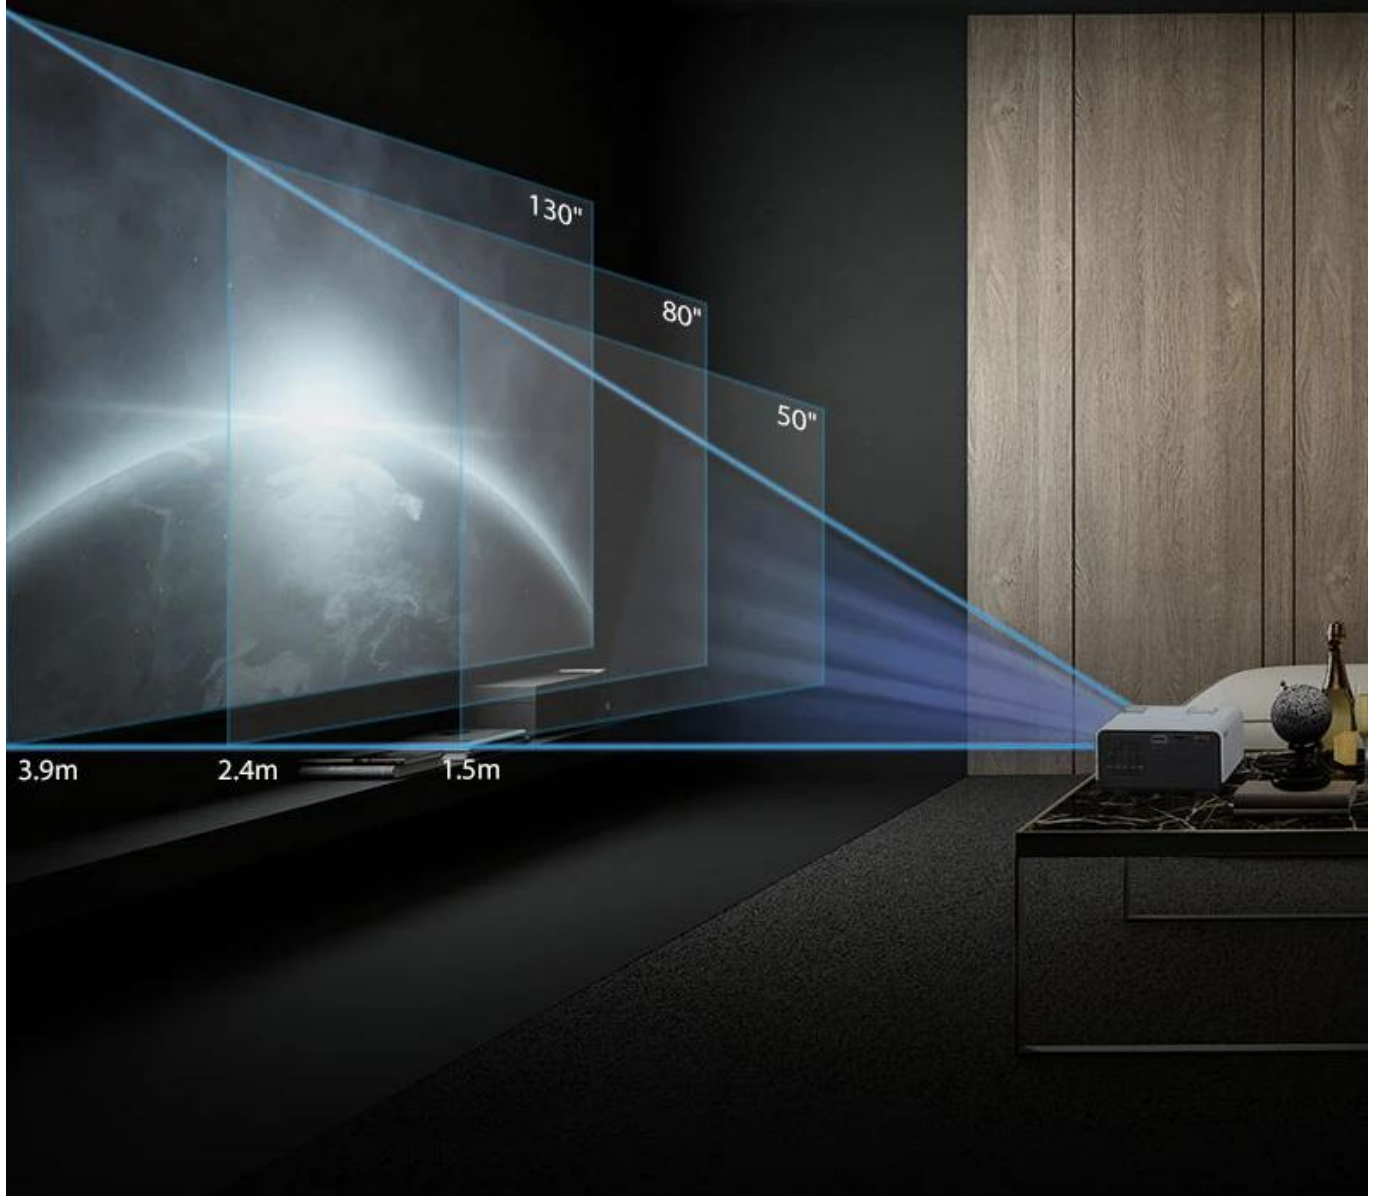

Dual-band wifi

Mirror screen

Hi-fi speaker

BT

100 inch huge screen at 3 meters

High definition cinema experience

Cinema 4K video playback

1080P huge screen

Private cinema / Business office / Huge screen gaming
4K video streaming 300 inch huge screen
1920*1080P eye the reality

Extreme color
Real 100 ANSI lumen
No light spot

Hi-Fi speaker

JBL's supplier powerful sound

Potable size Easy carrying

12.5*16.7*6.7 (cm) Weight 0.7kg
Smallest among 3.5 inch LCD projectors

Keystone correction

Manual
horizontal / vertical correction

$\pm 15^\circ$
Keystone

Focus

Mirror screen WIFI 802.11AC 3X speed than last generation

WIFI 802.11AC

Mirror screen

Phone/Tablet mirror screen

Do anything you want
at the same time

HDMI interface

Instant plug and play

Efficient Heat dissipation dust-proof Technical design

Android 9.0 內建 WiFi 功能，支援 IEEE 802.11 b/g/n 無線網路協議。此外，還支援 IEEE 802.11 ac 無線網路協議。內建 WiFi 功能，可讓用戶輕鬆連接無線網路。此外，還支援 IEEE 802.11 ac 無線網路協議。內建 WiFi 功能，可讓用戶輕鬆連接無線網路。此外，還支援 IEEE 802.11 ac 無線網路協議。