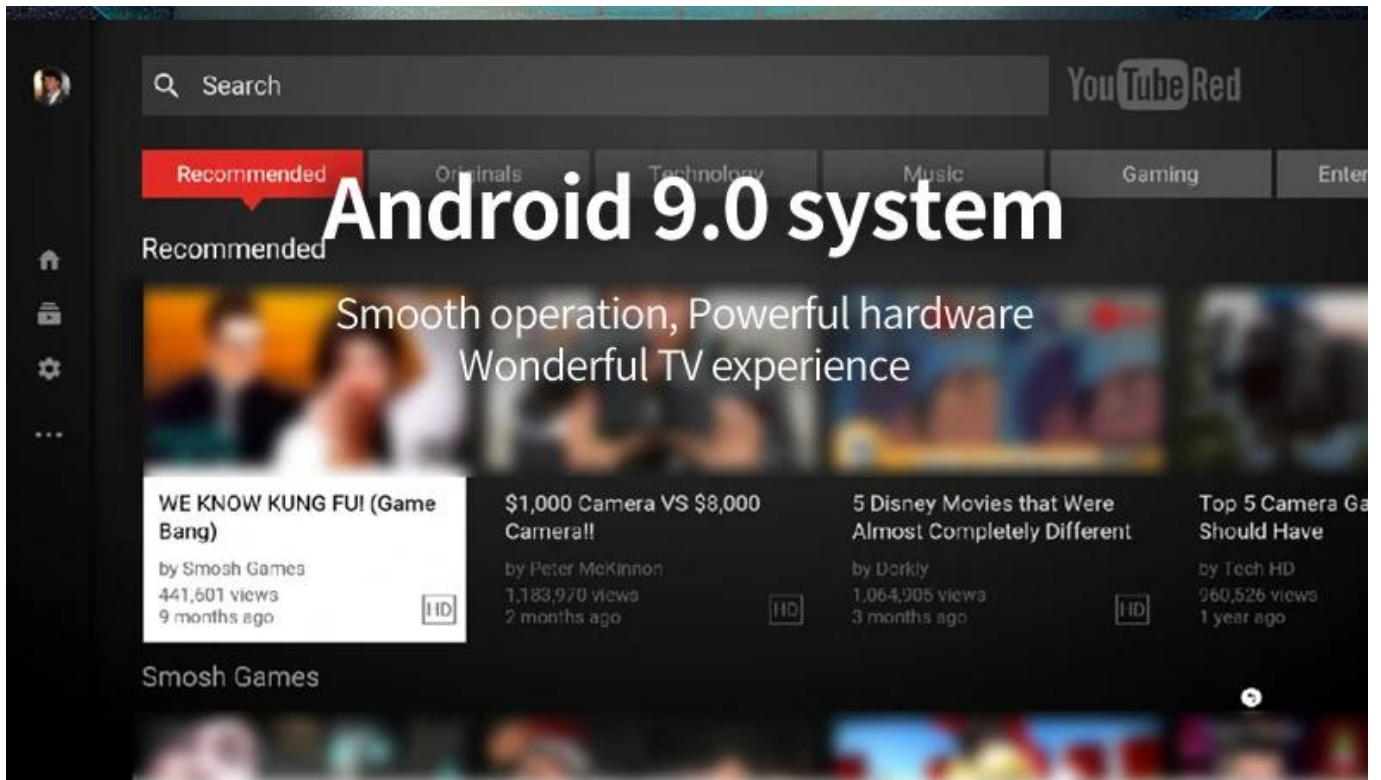

Private cinema / Business office / Huge screen gaming
4K video streaming 300 inch huge screen
1920*1080P eye the reality

Extreme color
Real 100 ANSI lumen
No light spot

Hi-Fi speaker

JBL's supplier powerful sound