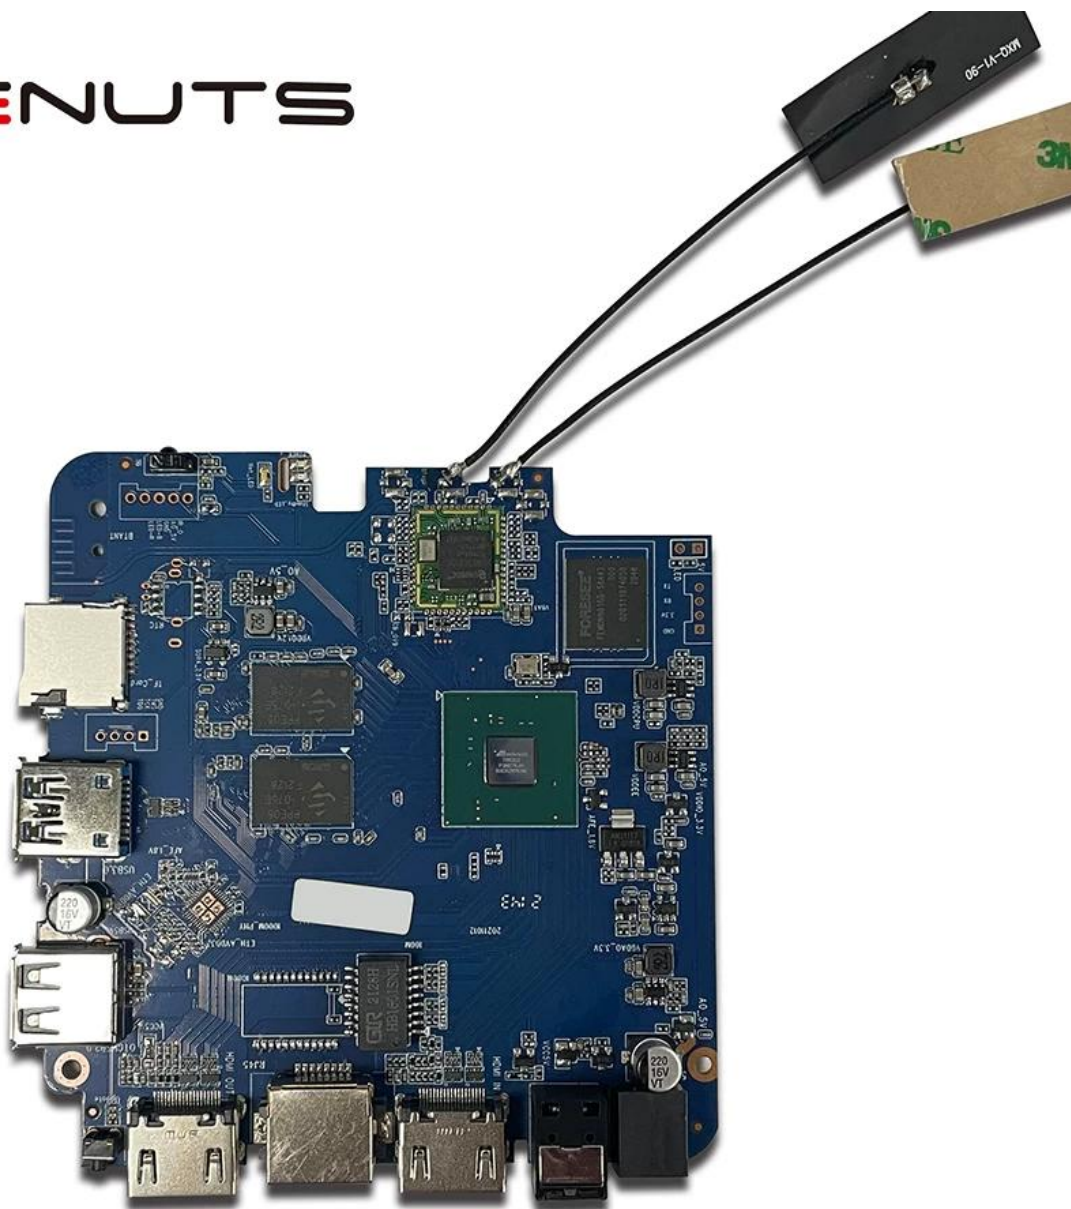

@mlogic

A-T8B043.07

T962E2

BONMON005

ONENUTS

| | | | | |
|--|--|---|---|---|
|  <p>Multi-core 32/64-bit CPU and 3D GPU with high performance</p> |  <p>Powerful multimedia processing capability, supporting all mainstream video decoding including 8K/4K 10-bit AV1/H.265/VP9/AVS2</p> |  <p>Supports all mainstream HDR standard including Dolby Vision, HDR10 and HLG</p> |  <p>Unique Trulife picture quality enhancement engine, offering theater-like visual effect</p> |  <p>Complete production-ready security solution, supporting secure boot, secure OS and mainstream DRMs</p> |
|  <p>Ultra-high performance and ultra-low power consumption</p> |  <p>Ultra-high SoC integration and rich peripheral interfaces</p> |  <p>Complete IP license, including Dolby, DTS, etc.</p> |  <p>Supports screen projection technology like DLNA, Miracast etc.</p> |  <p>Provides mature turn-key solution for both split and AIO smart TV</p> |

HDMI 2.1 4K 120Hz 10-bit HDR10+ Dolby Vision, Dolby Atmos, DTS, etc. Supports screen projection technology like DLNA, Miracast etc. Provides mature turn-key solution for both split and AIO smart TV

በግልጽ ማሳሰቢያ.