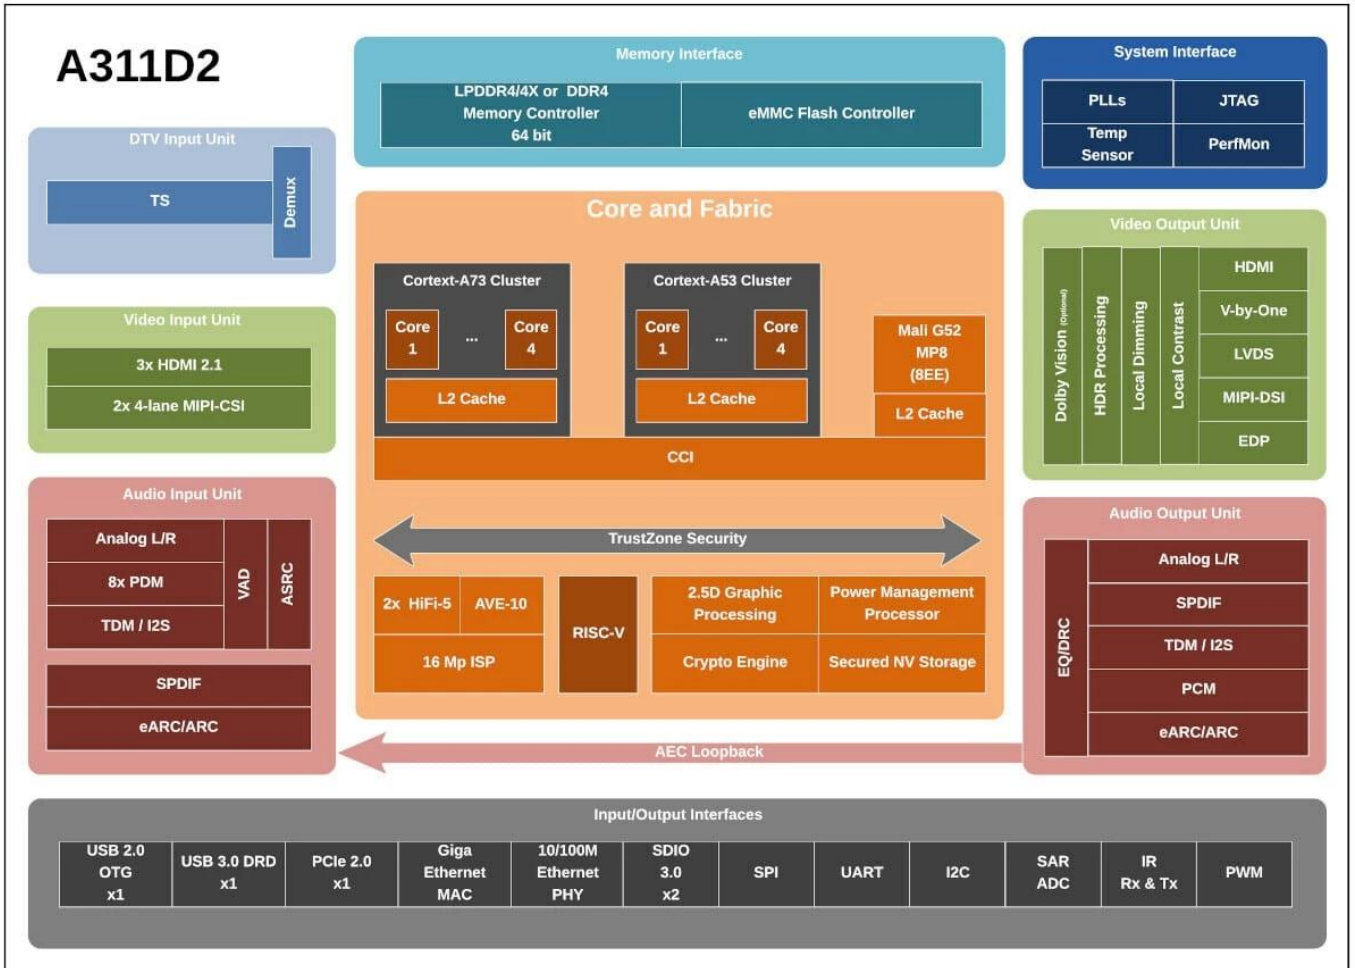

T085T01

Android TV Box IPTV Box. Android TV Box IPTV Box. Android TV Box IPTV Box.

Android TV Box

1. **Android TV**: Android TV Box IPTV Box, IPTV Box, Android TV Box IPTV Box.
2. **4K Ultra HD**: 4K Ultra HD Box IPTV Box. Android TV Box, IPTV Box, Android TV Box IPTV Box.
3. **Wi-Fi**: Android TV Box IPTV Box, Android TV Box IPTV Box. HDMI, USB, Bluetooth Android TV Box IPTV Box.
4. **Android**: Android TV Box IPTV Box, Android TV Box IPTV Box. Android TV Box IPTV Box Google Play Android TV Box IPTV Box.
5. **IPTV**: Android TV Box, Android TV Box IPTV Box, Android TV Box IPTV Box. Android TV Box IPTV Box.
6. **Android TV**: Android TV Box IPTV Box, Android TV Box IPTV Box. Android TV Box IPTV Box, Android TV Box IPTV Box.