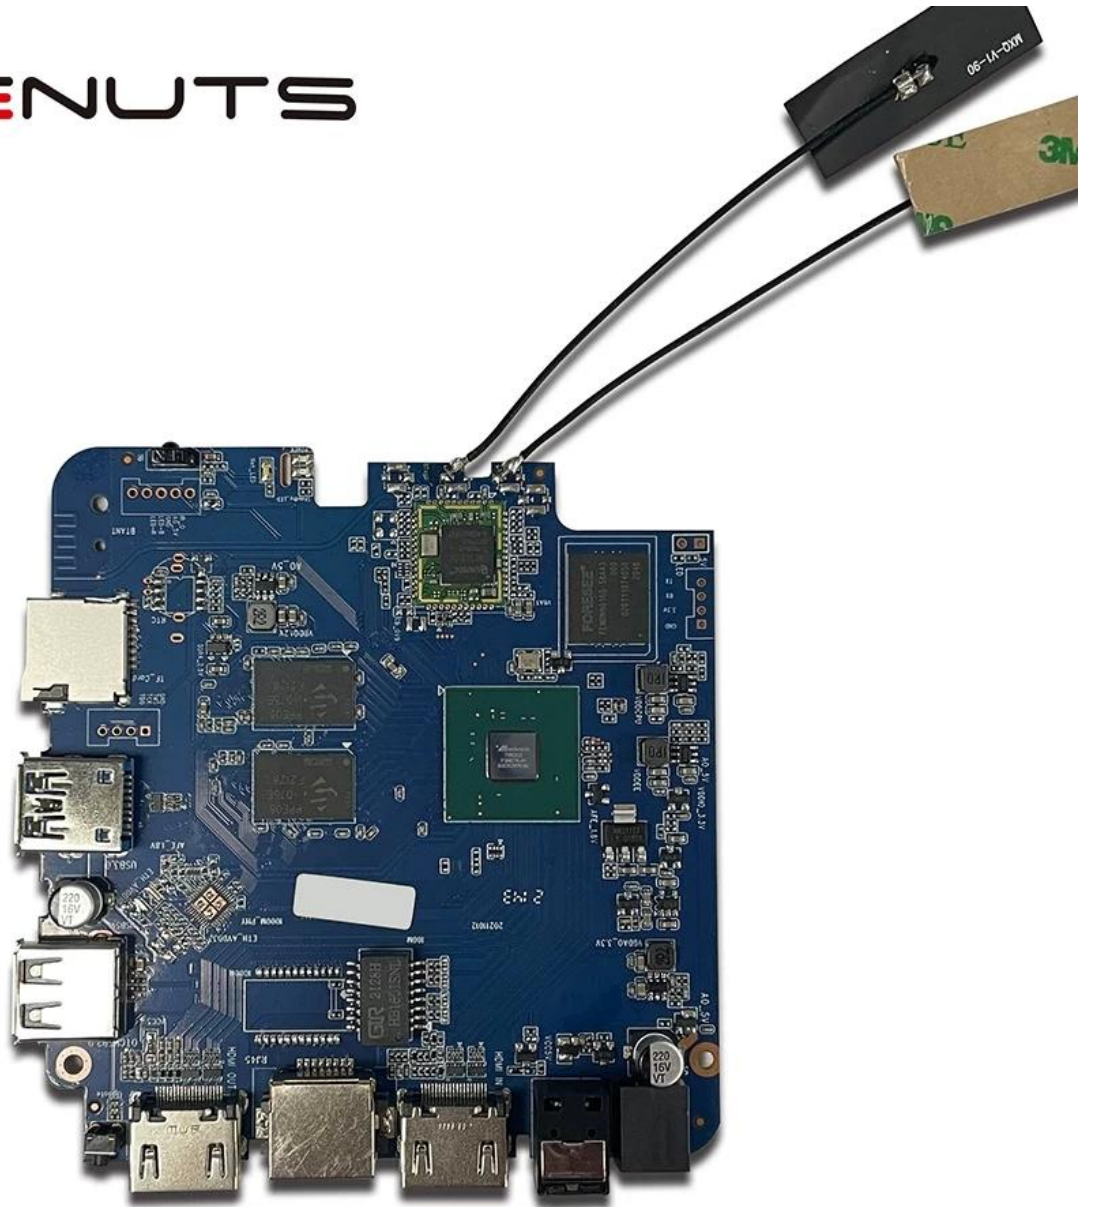

ONENUTS

Multi-core 32/64-bit CPU and 3D GPU with high performance	Powerful multimedia processing capability, supporting all mainstream video decoding including 8K/4K 10-bit AV1/H.265/VP9/AVS2	Supports all mainstream HDR standard including Dolby Vision, HDR10 and HLG	Unique Trulife picture quality enhancement engine, offering theater-like visual effect	Complete production-ready security solution, supporting secure boot, secure OS and mainstream DRMs
Ultra-high performance and ultra-low power consumption	Ultra-high SoC integration and rich peripheral interfaces	Complete IP license, including Dolby, DTS, etc.	Supports screen projection technology like DLNA, Miracast etc.	Provides mature turn-key solution for both split and AIO smart TV

ONENUTS TV 采用 4K 超高清分辨率，HDMI 2.0 接口支持 HDR，Blu-ray 碟片播放，支持多种流媒体播放平台。