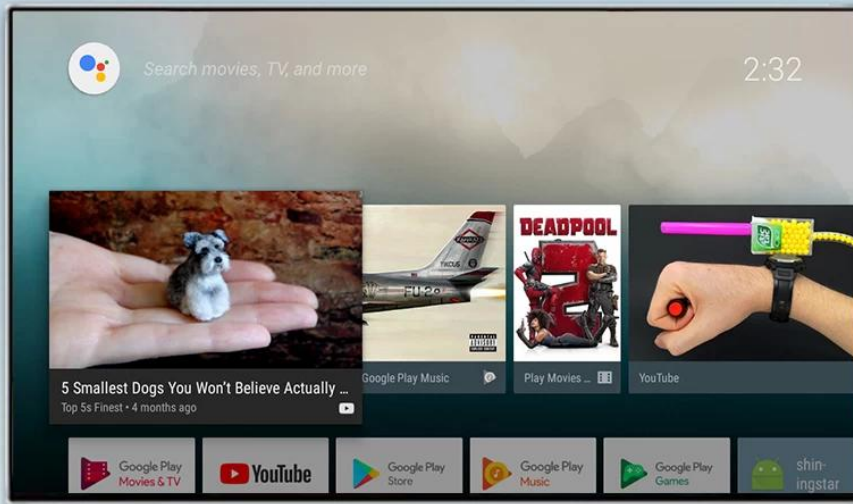

Built-in
microphone

Powered by
androidtv

ALL IN ONE

Onenuts cube = OTT TV BOX + Ai speaker + Ai assistant

It's a TV box

When the TV screen is on, it is a TV box
you can do everything you do on the TV box

It's an Ai speaker

When the TV screen is off, it turns into an Ai speaker.
Now you just have to say what you want to do.

What's the weather today?

Tell me the latest news today

Play the latest popular songs

Set a timer for 10 minutes

Far-field Voice Control

Digital microphone, 3-5 meters far field voice collection

Powered by androidtv

More simple user interface makes a difference

Amlogic Quad-Core 64-bit CPU

Higher performance, faster response times, lower power

4K x 2K Display

4K x 2K H.264/H.265 super HD video playback

Support USB-HDD

Enjoy what you want to watch in anytime

Android TV Box:

Android TV Box is a small device that can be connected to a TV to stream content from the internet. It is a great way to watch movies, TV shows, and other content on your TV.