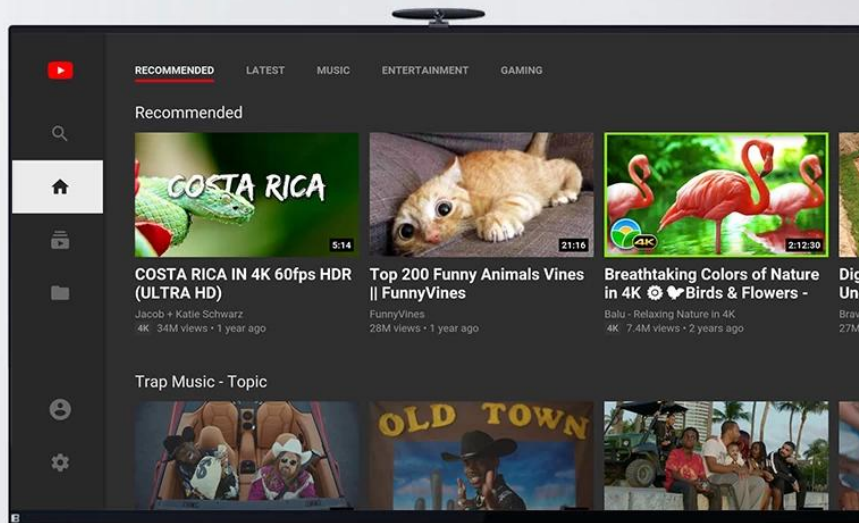

Built-in
microphone

Powered by
androidtv

ALL IN ONE

Onenuts cube = OTT TV BOX + Ai speaker + Ai assistant

It's a TV box

When the TV screen is on, it is a TV box
you can do everything you do on the TV box

It's an Ai speaker

When the TV screen is off, it turns into an Ai speaker.
Now you just have to say what you want to do.

What's the weather today?

Tell me the latest news today

Play the latest popular songs

Set a timer for 10 minutes