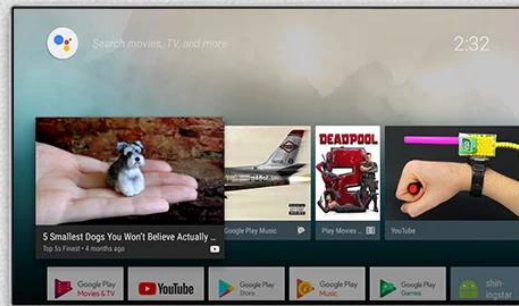

重量	2W
尺寸	100x100x40mm, 3-5mm 超薄 设计
颜色	黑色
电源	DC 5V/2A
接口	红外, 蓝牙, 无线, HDMI 接口
其他	USB 接口 BT 接口 2.4GHz 无线 2.4GHz 无线 2.4GHz

ONENUTS cube

Control your TV hands-free
from across the room

Built-in
2W speaker

Far-field
voice control

Built-in
microphone

Powered by
androidtv

ALL IN ONE

Onenuts cube = OTT TV BOX + Ai speaker + Ai assistant

It's a TV box

When the TV screen is on, it is a TV box
you can do everything you do on the TV box

It's an Ai speaker

When the TV screen is off, it turns into an Ai speaker.
Now you just have to say what you want to do.

What's the weather today?

Tell me the latest news today

Play the latest popular songs

Set a timer for 10 minutes

4K x 2K Display

4K x 2K H.264/H.265 super HD video playback

Support USB-HDD

Enjoy what you want to watch in anytime

Android TV Box:

Android TV Box is a small device that can be connected to a TV to stream content from the internet. It is a great way to watch movies, TV shows, and other content on your TV.