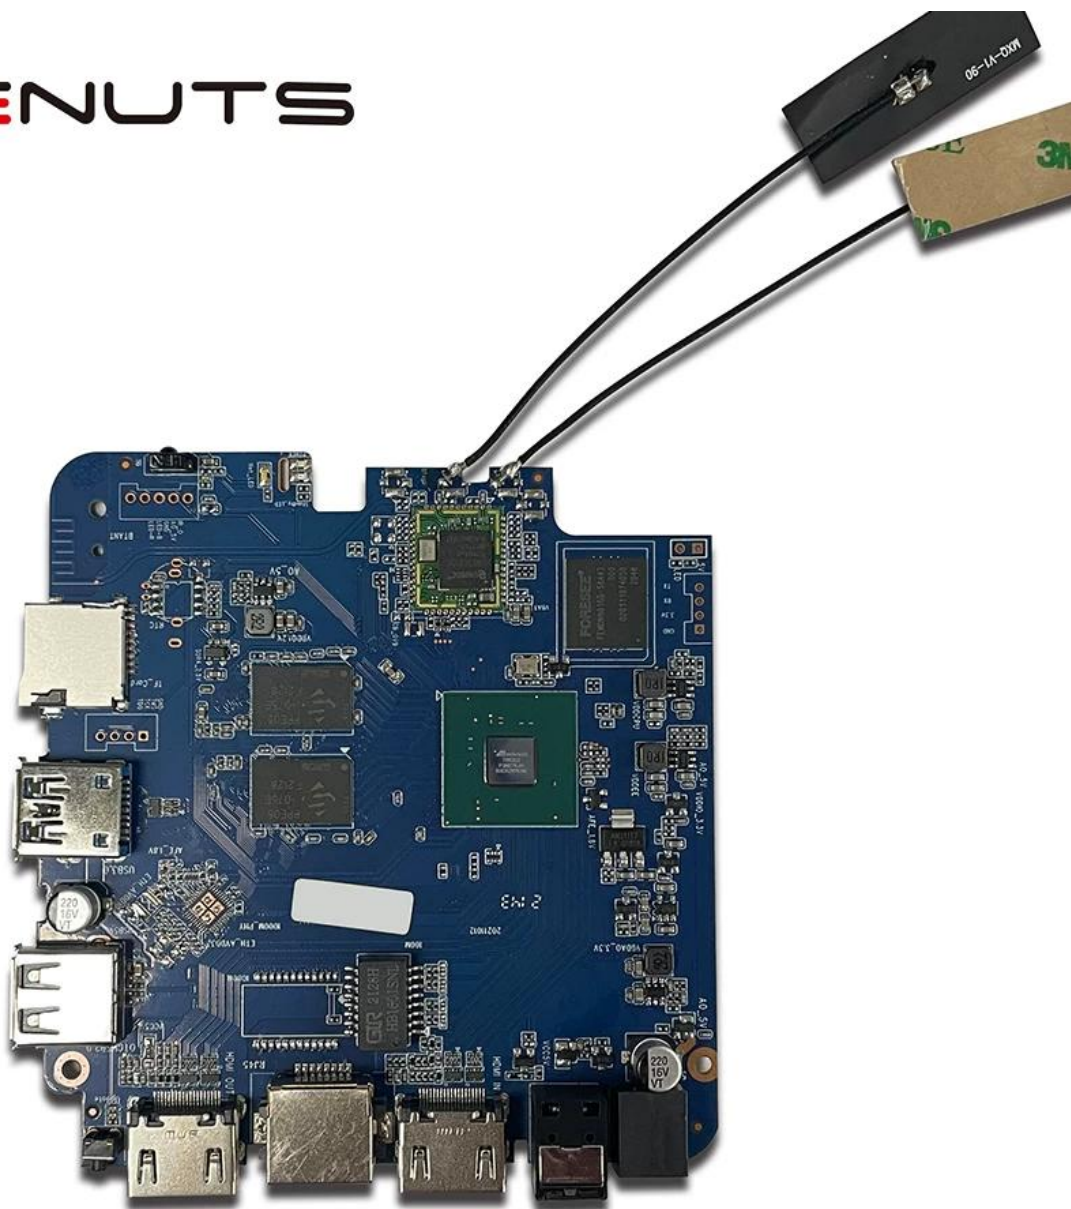

ONENUTS

Multi-core 32/64-bit CPU and 3D GPU with high performance	Powerful multimedia processing capability, supporting all mainstream video decoding including 8K/4K 10-bit AV1/H.265/VP9/AVS2	Supports all mainstream HDR standard including Dolby Vision, HDR10 and HLG	Unique Trulife picture quality enhancement engine, offering theater-like visual effect	Complete production-ready security solution, supporting secure boot, secure OS and mainstream DRMs
Ultra-high performance and ultra-low power consumption	Ultra-high SoC integration and rich peripheral interfaces	Complete IP license, including Dolby, DTS, etc.	Supports screen projection technology like DLNA, Miracast etc.	Provides mature turn-key solution for both split and AIO smart TV

ONENUTS 提供 HDMI 接口、USB 接口、以太网接口、Android TV Box 接口、多种接口、多种接口、多种接口、多种接口。ONENUTS