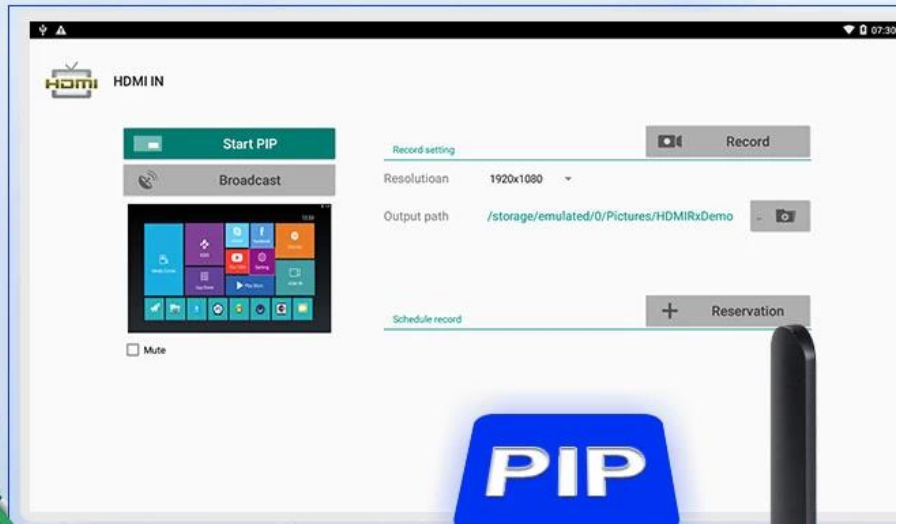

## ENHANCED COLOR

Provide a better color level, so that the viewer presents a greater degree of reality

The general color display, not bright and true, it is because the color gamut is not enough

# Selecting a Sub Display in PIP Mode

Select APP "Setting" 01

Select "Start PIP" 02

03

Multiple windows display content

Copy and burn what you want

4.0  
Bluetooth

Bluetooth 4.0 makes it easy to connect your keyboard, mouse, game console, and more