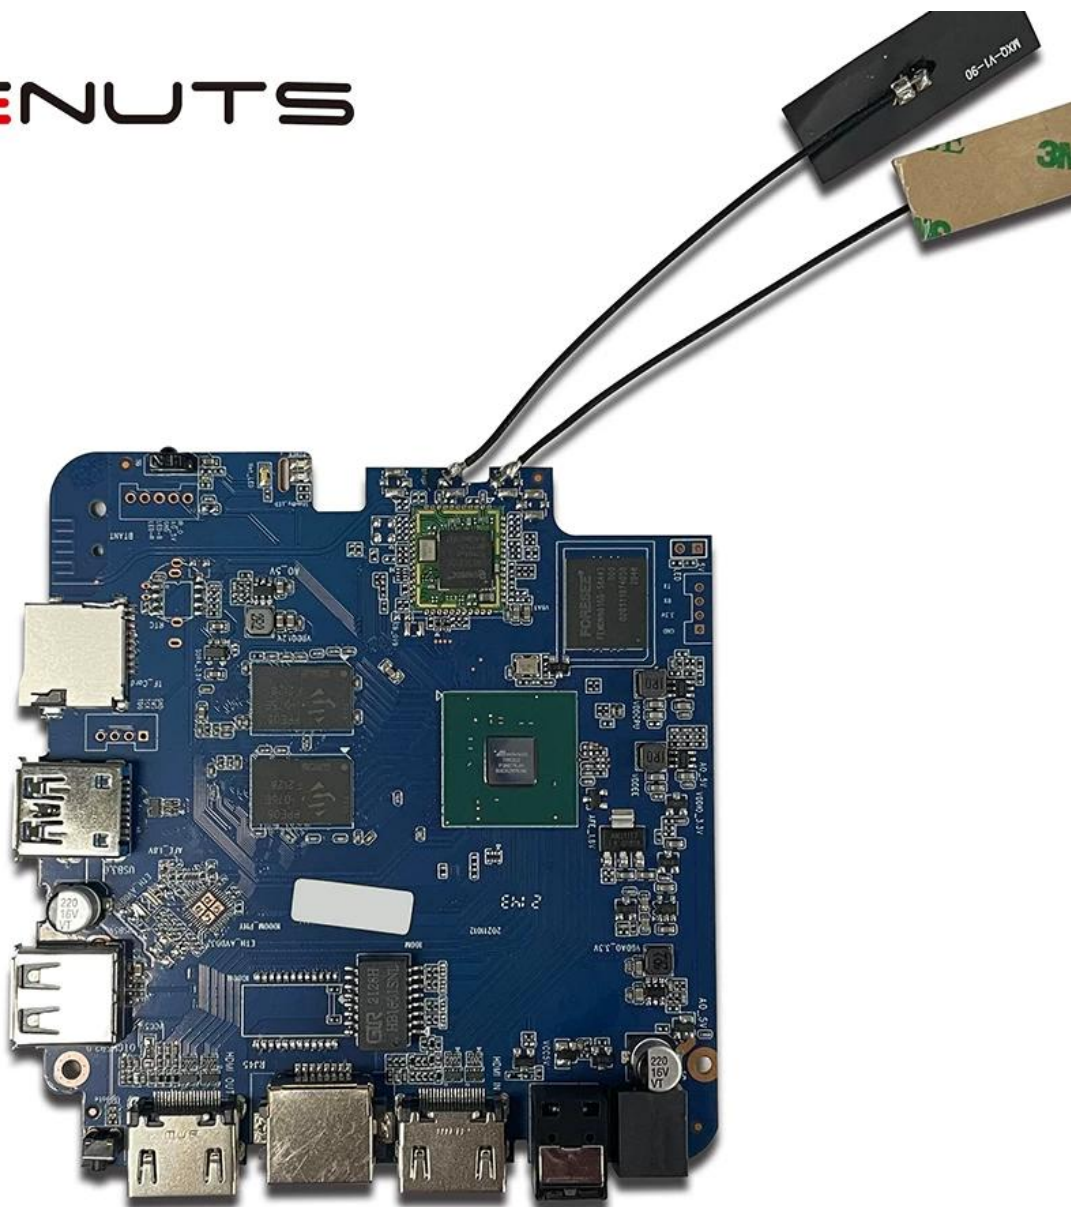

ONENUTS

Multi-core 32/64-bit CPU and 3D GPU with high performance	Powerful multimedia processing capability, supporting all mainstream video decoding including 8K/4K 10-bit AV1/H.265/VP9/AVS2	Supports all mainstream HDR standard including Dolby Vision, HDR10 and HLG	Unique Trulife picture quality enhancement engine, offering theater-like visual effect	Complete production-ready security solution, supporting secure boot, secure OS and mainstream DRMs
Ultra-high performance and ultra-low power consumption	Ultra-high SoC integration and rich peripheral interfaces	Complete IP license, including Dolby, DTS, etc.	Supports screen projection technology like DLNA, Miracast etc.	Provides mature turn-key solution for both split and AIO smart TV

Amlogic T962E2 是 目前 最 强 的 4K 智能电视 SoC。 支持 8K/4K 10-bit AV1/H.265/VP9/AVS2 视频解码，支持 HDR10、HLG、Dolby Vision 等 HDR 标准，支持 DLNA、Miracast 等屏幕投射技术，支持安全启动、安全 OS 和主流 DRM 等安全方案。