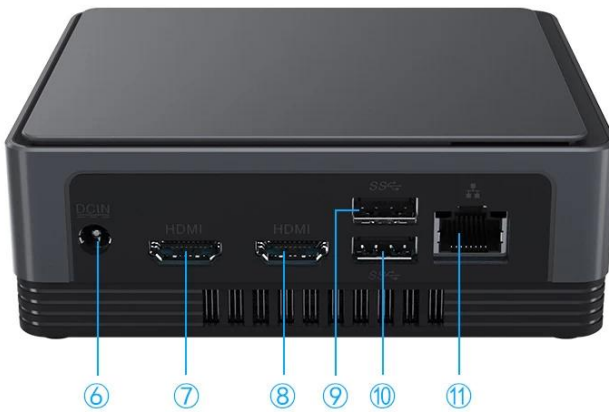

① Press switch

② Open the top cover and replace the hard drive

③ Replacement completed and close the lid

-
-
-

-
-
-

Small/Light/Smart

It is a computer that can be put into one's pocket.
It is light, probably only two apples' weight.
Let it carry your dream and go anywhere you want.
You will be entrusted with an important task at any
time and anywhere.

Various Interfaces

Various interfaces such as HDMI, LAN, USB, etc. can bring you a smart and colorful enjoyment.

- ① Switch button
- ② Audio Jack
- ③ Type-C
- ④ USB
- ⑤ USB
- ⑥ DC
- ⑦ HDMI
- ⑧ HDMI
- ⑨ USB
- ⑩ USB
- ⑪ LAN

size: 125×112×43.5mm

此款 PC 搭载了 Intel Mini PC 处理器，性能卓越，运行流畅。它支持多种接口，如 HDMI、LAN、USB 等，满足您的各种需求。此外，它还配备了开关按钮、音频接口、Type-C 接口等，使用更加便捷。这款 Mini PC 是您办公、娱乐、学习的理想选择。