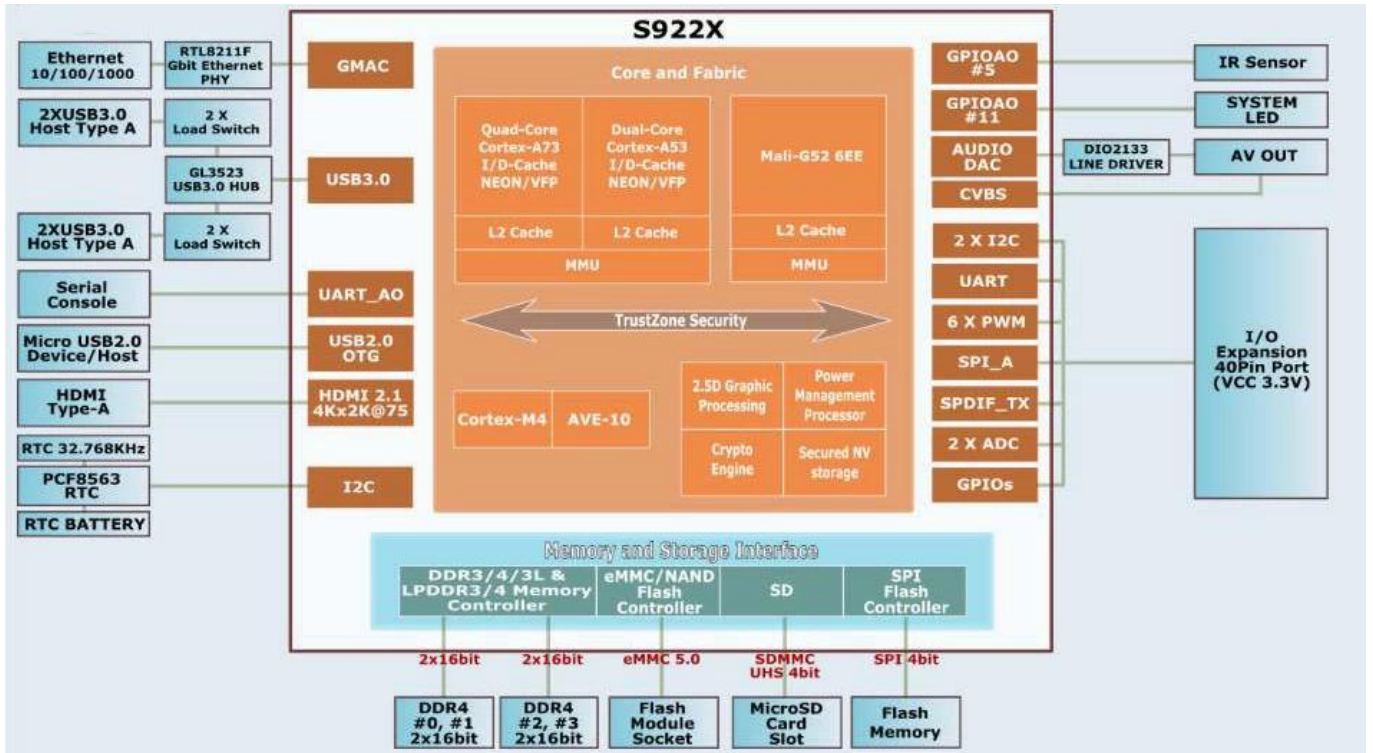

Amlogic S922X 9.0 TV -

ONENUTS Amlogic S922X TV	
CPU	Amlogic S922X ARM Cortex-A73 ARM Cortex-A53 CPU
GPU	ARM Mali-G52MP6(6EE)
ROM	2 GB /4GB LPDDRIII
EMMC	16/32GB EMMC
OS	Android 9.0
Video	4Kx2K@60fps 1x1080P@60fps " " 4Kx2K@60fps VP9 4Kx2K@60fps H.265 HEVC MP-10@L5.1 4Kx2K@60fps, AVS2-P2 4Kx2K@60fps H.264 AVC HP@L5.1 4Kx2K@30fps H.264 MVC 1080P@60fps
Image	JPEG H.265/H.264 JPEG H.265/H.264 1080P@60fps
Audio	CEC, Dynamic HDR HDCP 2.2 PHY HDMI 2.1, 4Kx2K@60 CVBS 480i/576i SD/HD/FHD : 480i/p, 576i /p, 720p, 1080i/p 4Kx2K
Codec	HD MPEG1/2/4, H.265/HEVC, HD AVC/VC-1, RM/RMVB, Xvid/DivX3/4/5/6, RealVideo8/9/10
Format	Avi/Rm/Rmvb/Ts/Vob/Mkv/Mov/ISO/wmv/asf/flv/dat/mpg/mpeg
Audio	MP3/WMA/AAC/WAV/OGG/DDP/TrueHD/HD/FLAC/APE
Image	HD JPEG/BMP/GIF/PNG/TIFF
USB	2* USB 2.0(OTG 1 HOST 1), USB HDD
Storage	1* SD/SDHC/MMC
HDMI	1* HDMI 2.0a(3D, HDR, CEC 4Kx2K@60fps)
Network	1* RJ45 10/100/1000M
WiFi	2.4G/5G WiFi IEEE 802.11ac/a/b/g/n(AP6255)1T1R
Bluetooth	4.1
AV	1* AV
IR	1* IR
Power	DC 5V 2A : :
Connectivity	USB BT 2.4GHz USB 2.4GHz Skype, Netflix, Twitter, Picasa, Youtube, Flickr, Facebook, , , , , , , , , , , ,

ONENUTS

Amlogic S922X Android 9.0 4K TV Box. This device is a powerful media player and streaming device. It features a quad-core processor, 4K video support, and a wide range of connectivity options. The device is designed for high-performance video playback and is compatible with various streaming services. It also includes a remote control and a power button for easy operation. The Amlogic S922X is a great choice for anyone looking for a reliable and feature-rich TV box.