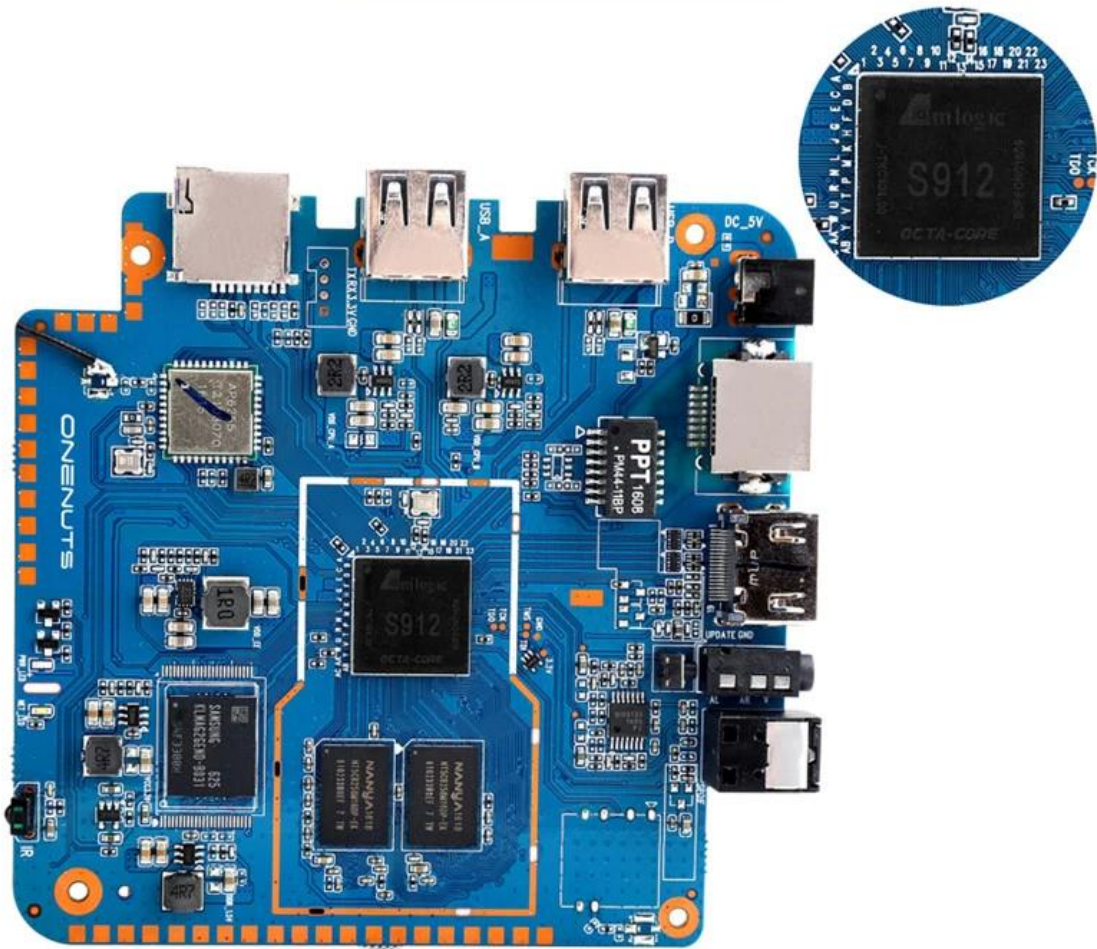

With Bluetooth headphone, enjoy your happy private world.

Young Look

Model No.	ONENUTS Nut 1
CPU	Amlogic S912 octa-core ARM Cortex A53 processor @ up to 2.0GHz
GPU	ARM Mail-T820MP3 GPU up to 750MHz(DVFS)
ROM	2GB DDR3
Internal Storage	16GB eMMC flash and SD slot up to 32GB
Video Docoder	VP9-10/H.265 up to 4Kx2K@60fps
HDMI	HDMI 2.0a up to 4K @ 60Hz with CEC and HDR support, and AV port

OTA Update

Support background auto upgrade and offer you the newest experience.

Product structure

What is in the box?

Portable & Environmental EVA Bag

Motherboard Show

HD 电视 0 00 00000000 000 000 000 [000_TV_00](#). 000 0000, 000 00, 000 0000 00 00 000 000000. 0 000 00
0 0000 000 000 0000 000000. 0 00 00 0 00000000 0000 0000 000 00 0000 000. 000 000000 0000 00 0 00 00
0 HD 000 TV 000 TV 000 000000.