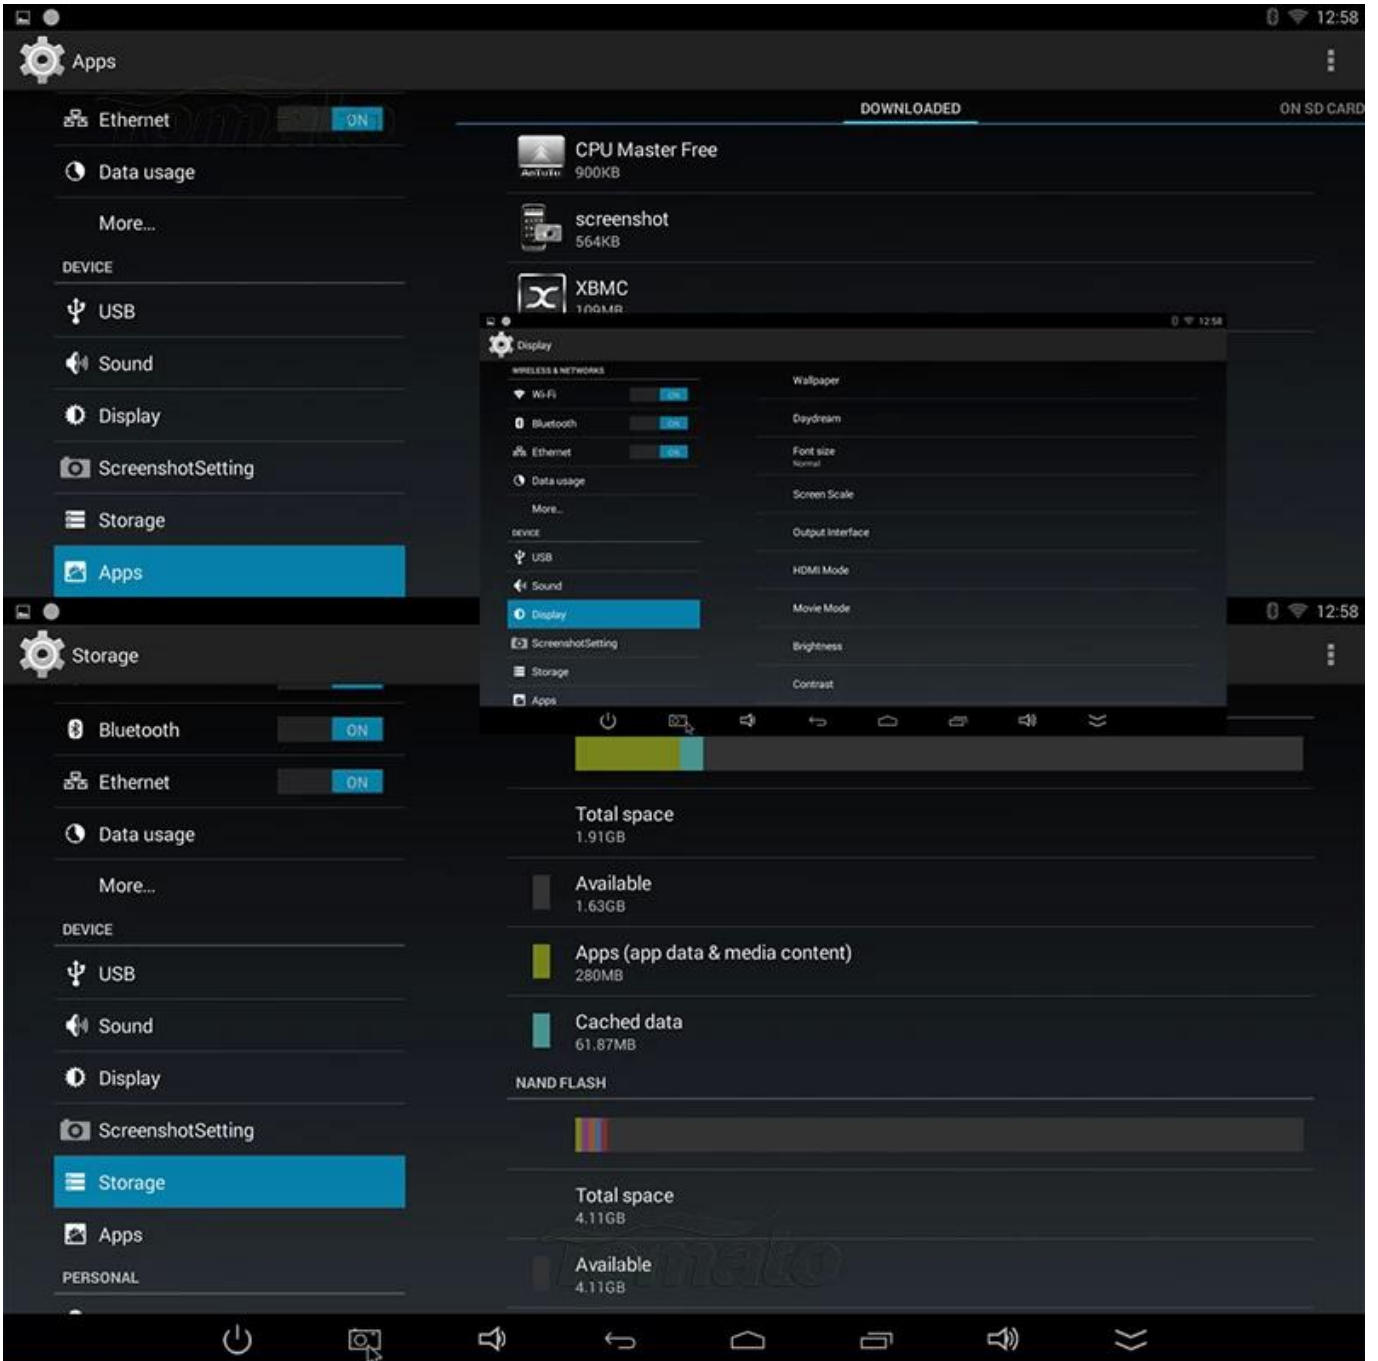

Navigation bar with icons: Power, Home, Recent Apps, Back, Home, Recent Apps, Volume, and System.

Google

APPS WIDGETS SHOP

ApkInstaller	Apps	Browser	Calculator	Calendar	Clock	Downloads	eHomeMediaC
Email	File Explorer	Gallery	Gmail	Google	Google Settings	Maps	Music
People	Play Store	Quickoffice	RKGameContr	Search	Settings	Video	Voice Search
WifiDisplay	XBMC						

Navigation bar with icons: Power, Home, Recent Apps, Back, Home, Recent Apps, Volume, and System.

Language & input

PERSONAL

- Location
- Security
- Language & input**
- Backup & reset

ACCOUNTS

- Add account