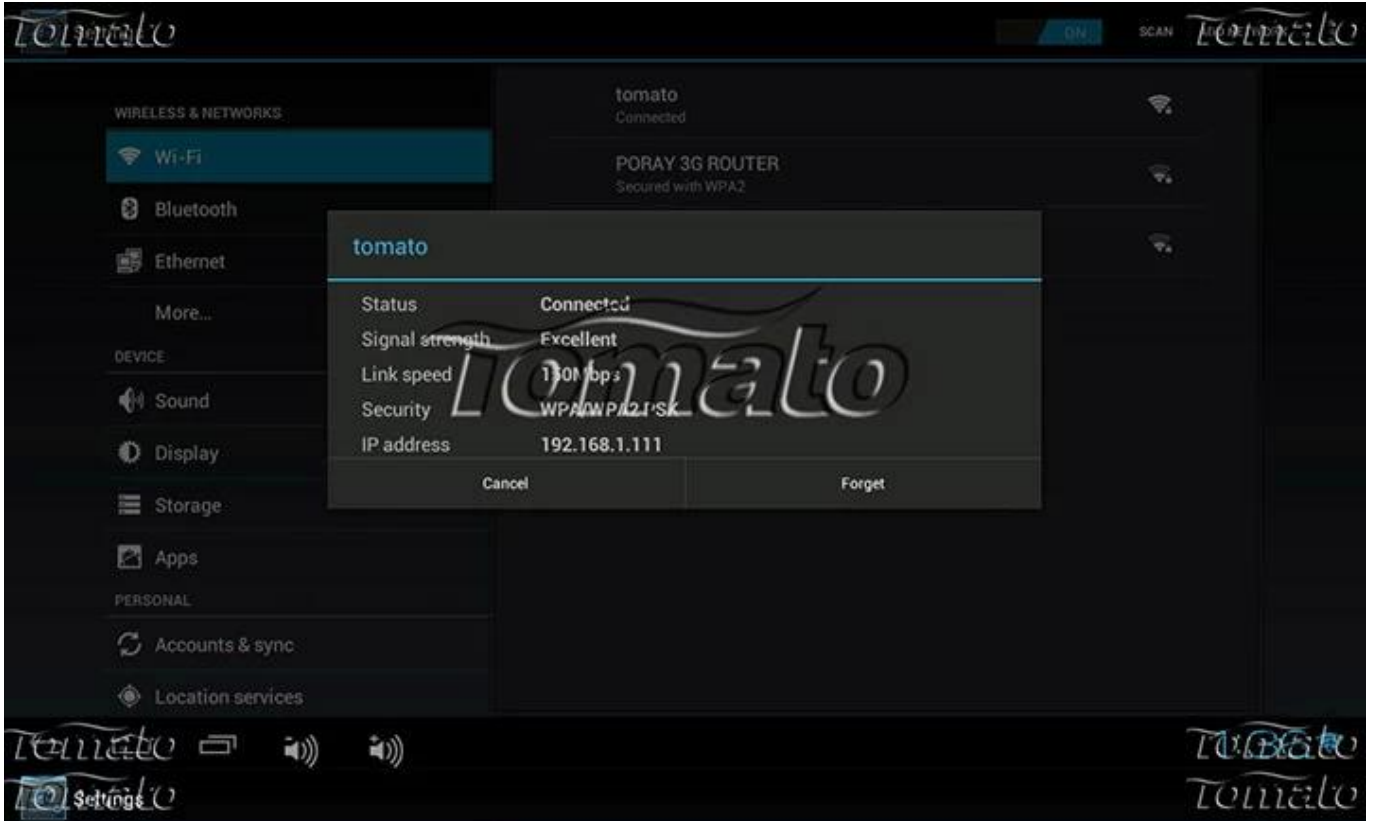

Search

Settings

Upgrade

Tomato

Tomato

WIRELESS & NETWORKS

- Wi-Fi
- Bluetooth
- Ethernet
- More...

DEVICE

- Sound
- Display
- Storage
- Apps

PERSONAL

- Accounts & sync
- Location services

Volumes

SYSTEM

Touch sounds

Digital audio output

PCM