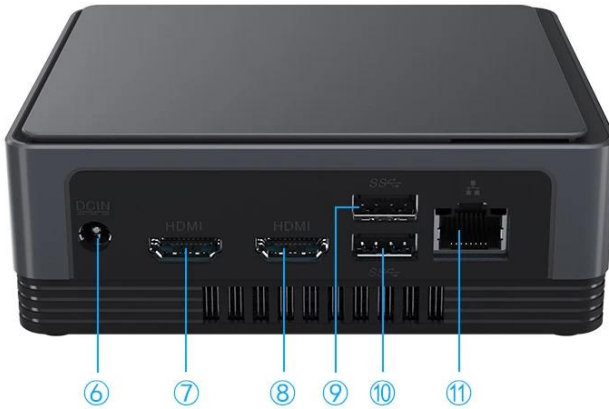

## Small/Light/Smart

It is a computer that can be put into one's pocket.  
It is light, probably only two apples' weight.  
Let it carry your dream and go anywhere you want.  
You will be entrusted with an important task at any  
time and anywhere.

# Various Interfaces

Various interfaces such as HDMI, LAN, USB, etc. can bring you a smart and colorful enjoyment.

- ① Switch button
- ② Audio Jack
- ③ Type-C
- ④ USB
- ⑤ USB
- ⑥ DC
- ⑦ HDMI
- ⑧ HDMI
- ⑨ USB
- ⑩ USB
- ⑪ LAN