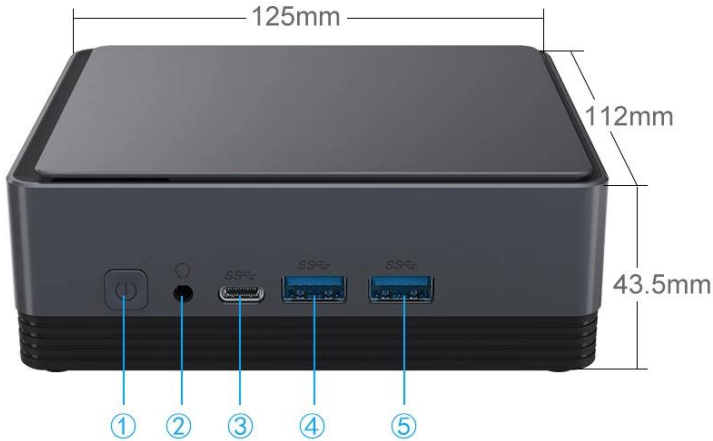

Various Interfaces

Various interfaces such as HDMI, LAN, USB, etc. can bring you a smart and colorful enjoyment.

- ① Switch button
- ② Audio Jack
- ③ Type-C
- ④ USB
- ⑤ USB
- ⑥ DC
- ⑦ HDMI
- ⑧ HDMI
- ⑨ USB
- ⑩ USB
- ⑪ LAN