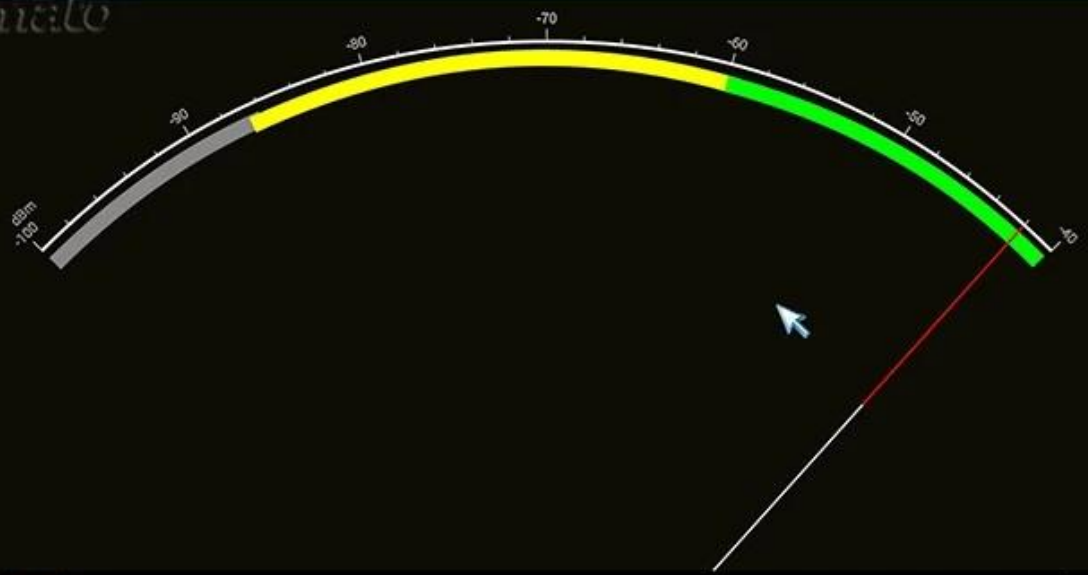

Tomato

Tomato
b8:55:10:8a:40:cc

Sound OFF

渣打银行个人贷款官方网站

Root Checker

Status: Rooted
Id: uid=0(root) gid=0(root)
Superuser: Not found
Busybox: /system/xbin/busybox
Su Location: /system/xbin/su
Sudo Location: Not found
Environment Vars.:
/sbin/
/vendor/bin/
/system/sbin/
/system/bin/
/system/xbin/

Cortex ARM Cortex-A9
1.99 GHz
Intelligent Processors by ARM

CPU Architecture	ARM Cortex-A9
Cores	4
Revision	r4p1
Clock Speed	24 MHz - 1.99 GHz
Core 0	408 MHz
Core 1	stopped
Core 2	816 MHz
Core 3	stopped
CPU Load	12 %
GPU Vendor	ARM
GPU Renderer	Mali-450 MP

Tomato