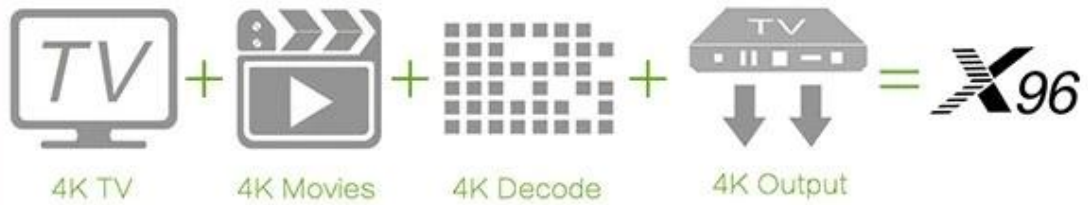

X96 Smart Box

Remote,
Anywhere,
Any angle.

The box can paste in to Wall or TV and others.

- 1.Magic tape
- 2.Pothook Designed
- 3.Dual IR designed,remote control easy.

tomato

Put the photo,musics,and videos on your television.

8Bit

10Bit

H.264

H.265

X96 Enjoy box

Support HD2.0a

- 4K*2K 60Hz Resolution output
- 32 audio channel
- 1536KHz audio sampling
- Dual video stream
- Audio and video dynamic-sync

About MediaBox