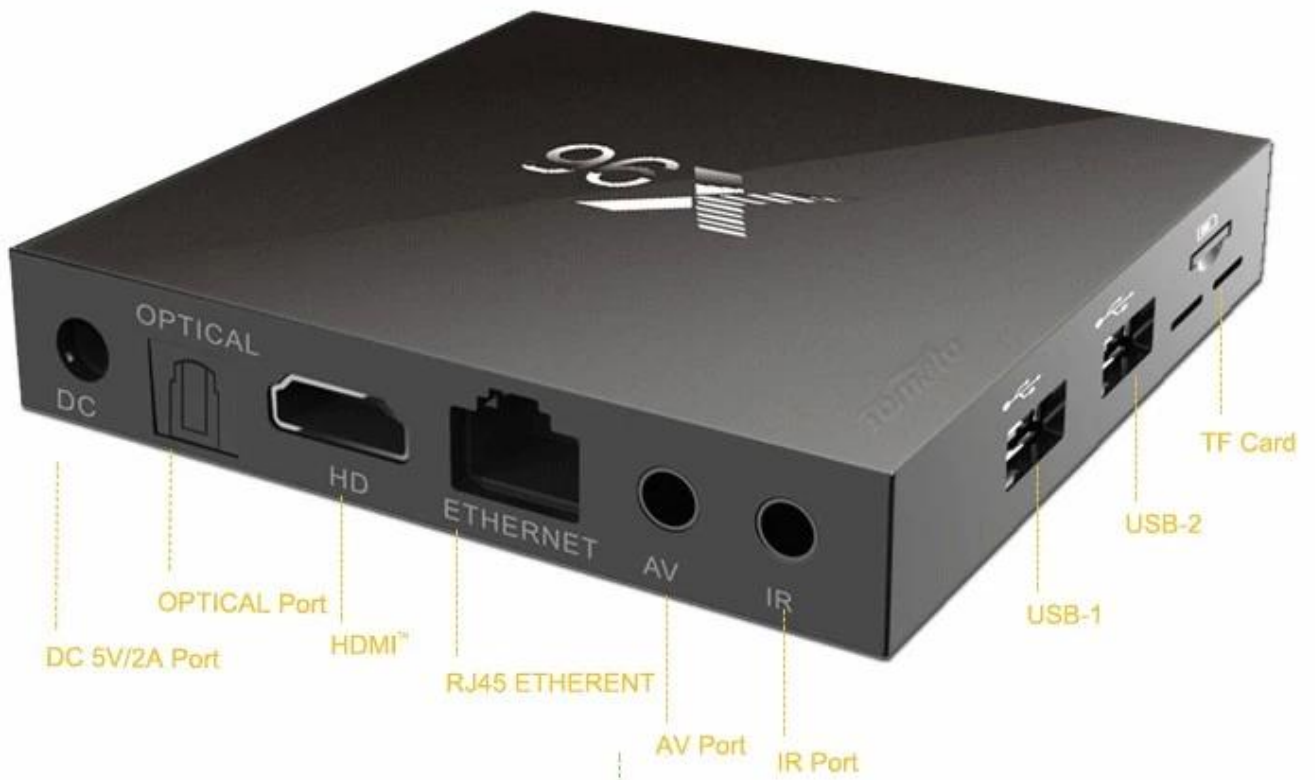

□□

□□ □□□, □□□ □
DLNA □□ □□
□□□□ 2.4G □□ □□□/□□□

Picture Show

Indicator Light Port

X96 Smart Box

 @mlogic S905X	Android 6.0	ARM Cortex A53	CPU 4 Core 64bit	GPU 5 Core MALI-450	4K 60fps
VP9 HDR10	H.265 10bit	eMMC Design	LAN 100M	WiFi 2.4G	IR Dual

X96 Smart Box

Remote,
Anywhere,
Any angle.

The box can paste in to Wall or TV and others.

- 1.Magic tape
- 2.Pothook Designed
- 3.Dual IR designed,remote control easy.

tomato

Put the photo,musics,and videos on your television.

8Bit

10Bit

H.264

H.265

X96 Enjoy box

Support HD2.0a

- 4K*2K 60Hz Resolution output
- 32 audio channel
- 1536KHz audio sampling
- Dual video stream
- Audio and video dynamic-sync

About MediaBox

Build number

p212-userdebug 6.0.1 MHC19J 20160612 test-keys

X96 Smart Box

Protection circuits

Prevents from damaging box when you use the bad or wrong adapter.

Audio Amplifier

AMLogic S905X Soc

MANVA DDR3 1GB*2