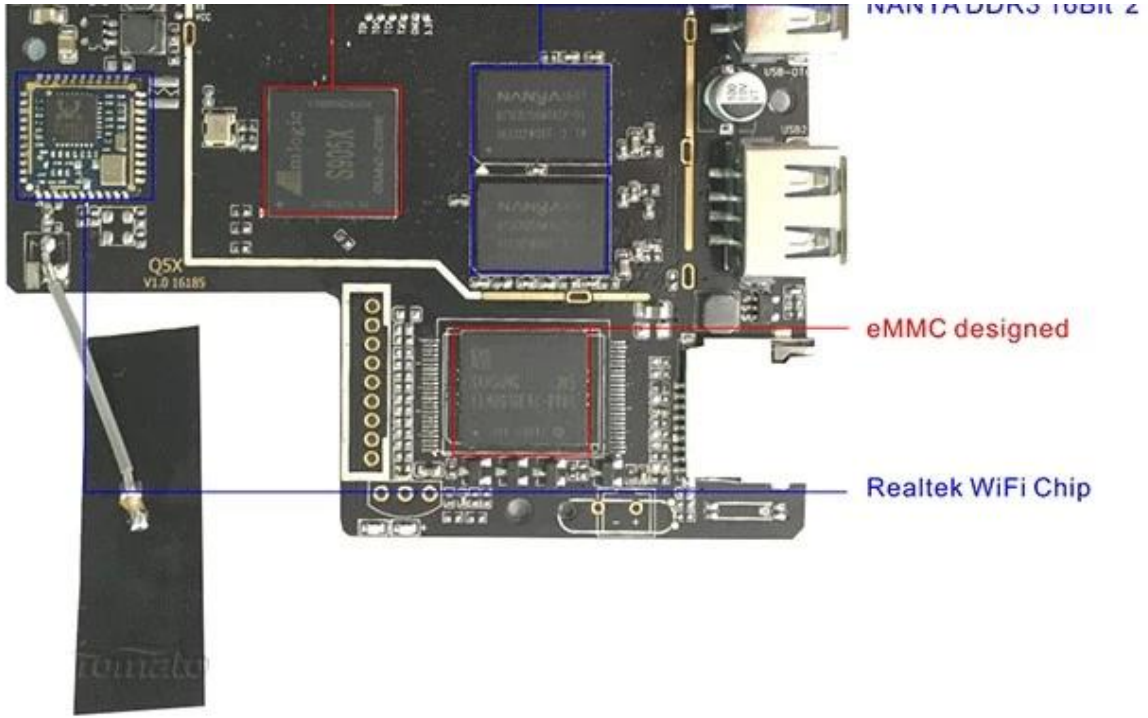

X96 Smart Box

Remote,
Anywhere,
Any angle.

The box can paste in to Wall or TV and others.

- 1.Magic tape
- 2.Pothook Designed
- 3.Dual IR designed,remote control easy.

tomato

Put the photo,musics,and videos on your television.

Android security patch level

May 1, 2016

Baseband version

Unknown

Kernel version

3.14.29

sjlei@sjlei-S2400SC #2

Sun Jun 12 12:06:13 CST 2016

Build number

p212-userdebug 6.0.1 MHC19J 20160612 test-keys

X96 Smart Box

Protection circuits

Prevents from damaging box when you use the bad or wrong adapter.

Audio Amplifier

AMLogic S905X Soc

MANVA DDR3 1GB*2

X96 Smart Box

Amlogic S905X TV