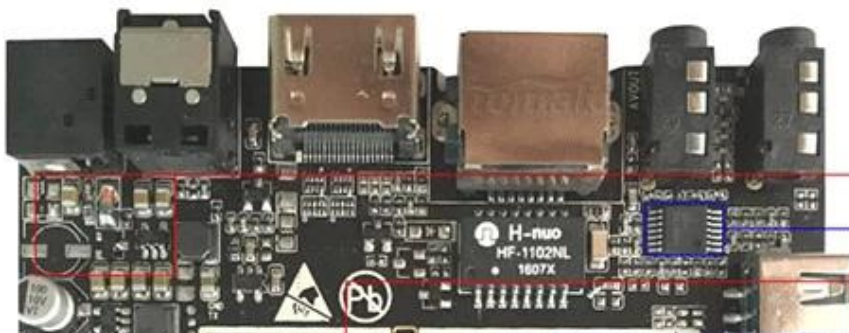

Android security patch level

May 1, 2016

Baseband version

Unknown

Kernel version

3.14.29

sjlei@sjlei-S2400SC #2

Sun Jun 12 12:06:13 CST 2016

Build number

p212-userdebug 6.0.1 MHC19J 20160612 test-keys

X96 Smart Box

Protection circuits

Prevents from damaging box when you use the bad or wrong adapter.

Audio Amplifier

AMLogic S905X Soc

MANVA DDR3 1GB*2