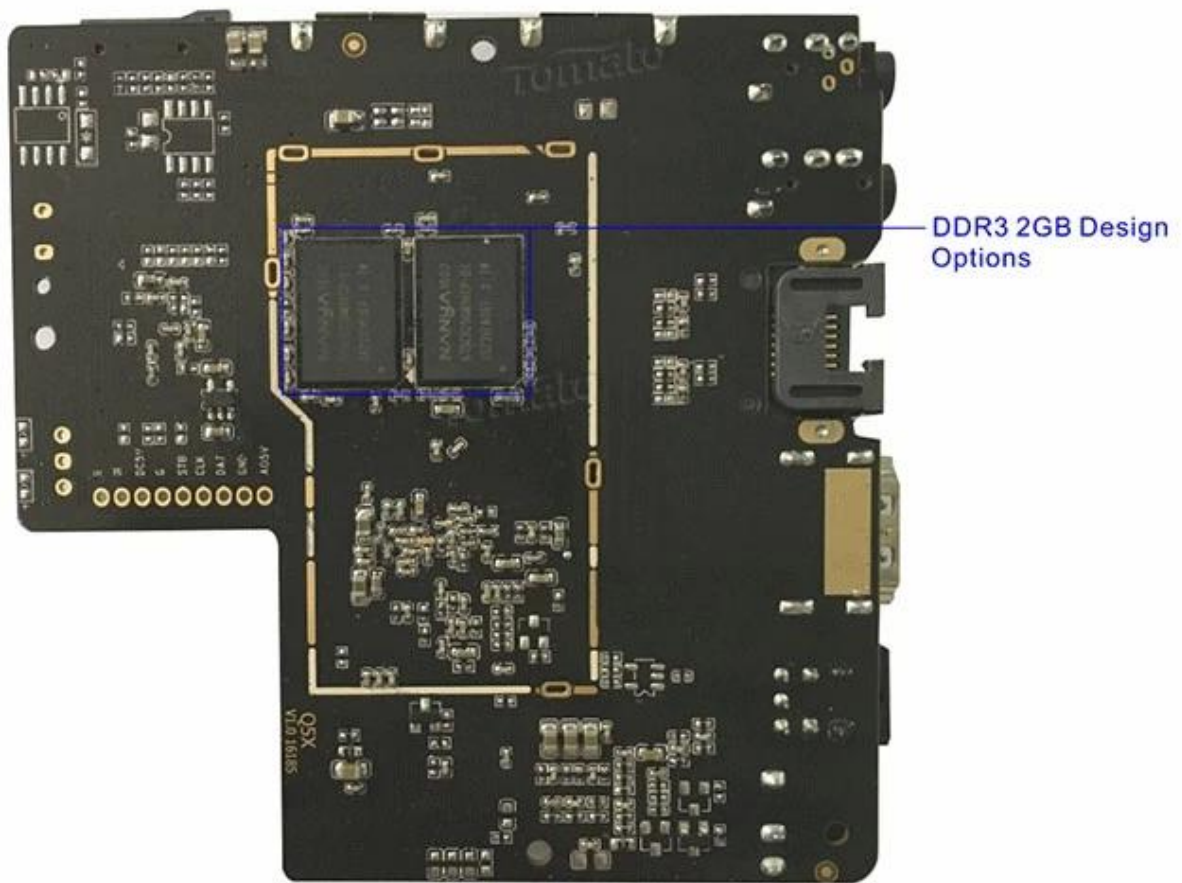

X96 Smart Box

Remote,
Anywhere,
Any angle.

The box can paste in to Wall or TV and others.

- 1.Magic tape
- 2.Pothook Designed
- 3.Dual IR designed,remote control easy.

tomato

Put the photo,musics,and videos on your television.

Android security patch level

May 1, 2016

Baseband version

Unknown

Kernel version

3.14.29

sjlei@sjlei-S2400SC #2

Sun Jun 12 12:06:13 CST 2016

Build number

p212-userdebug 6.0.1 MHC19J 20160612 test-keys

X96 Smart Box

Protection circuits

Prevents from damaging box when you use the bad or wrong adapter.

Audio Amplifier

AMLogic S905X Soc

MANVA DDR3 1GB*2

X96 Smart Box

Amlogic S905X TV