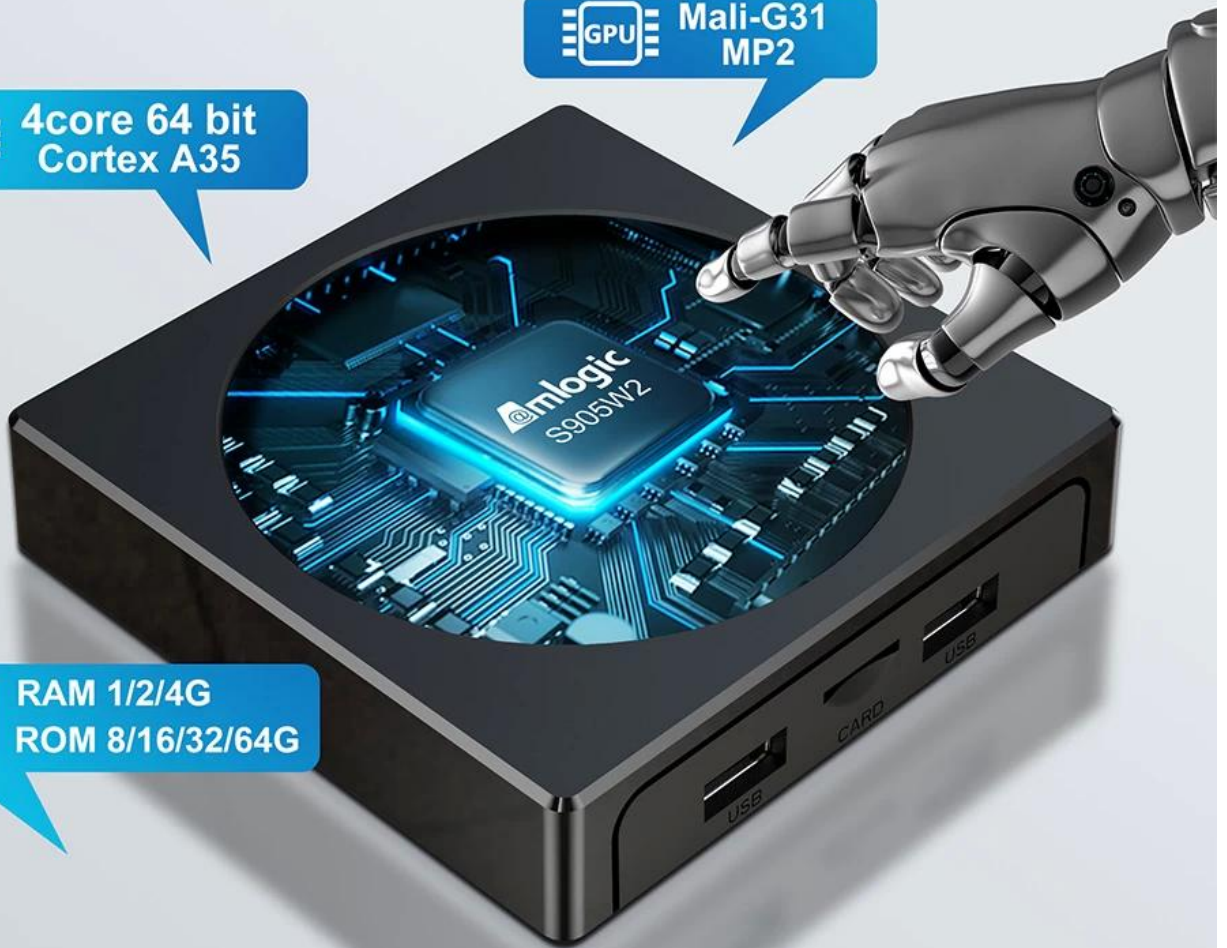

Super heat **dissipation**

Multiple vents help to dissipate the heat of machine, which is safer and more practical

4K TV Box features with HDR10+

Amlogic S905W2 Quad Core

With ARM Cortex-A35 high-performance CPU which delivers the best combination of power efficiency and performance in its class

 4core 64 bit
Cortex A35

 Mali-G31
MP2

 RAM 1/2/4G
ROM 8/16/32/64G

4GB RAM, Large Memory

Large storage capacity that allows you to install a wide number of applications

4G

 RAM 1/2/4G

64G

Play games

Watch movies

Music sharing

Working Conference

Interface & Dimension

Package Contents

Power Adapter*1

HDMI Cable*1