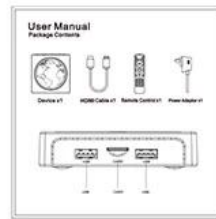

Play games

Watch movies

Music sharing

Working Conference

Interface & Dimension

Package Contents

Power Adapter*1

HDMI Cable*1

Remote Control*1

User Manual*1

IR cable*1 (optional)

Wall mount*1 (optional)

OEM ODM Android 11 Amlogic S905W2 4K2K TV 4K2K TV 4K2K TV 4K2K TV 4K2K TV. 4K2K TV 4K2K TV 4K2K TV 4K2K TV 4K2K TV. 4K2K TV 4K2K TV 4K2K TV 4K2K TV 4K2K TV.