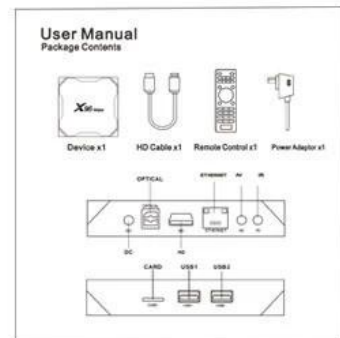

Smart Box

Onenuts Amlogic S905X2 14nm 4K Ultra HD USB3.0 Android 6.0 16GB 1TB Hard Drive Smart TV Box. 16GB 1TB Hard Drive Smart TV Box. 16GB 1TB Hard Drive Smart TV Box.

1. Amlogic S905X2:

Amlogic S905X2 14nm 4K Ultra HD Smart TV Box. 16GB 1TB Hard Drive Smart TV Box.

2. 4K Ultra HD:

4K Ultra HD Smart TV Box. 16GB 1TB Hard Drive Smart TV Box. 16GB 1TB Hard Drive Smart TV Box.

3. USB 3.0:

USB 3.0 Smart TV Box. 16GB 1TB Hard Drive Smart TV Box.

4. 16GB 1TB: