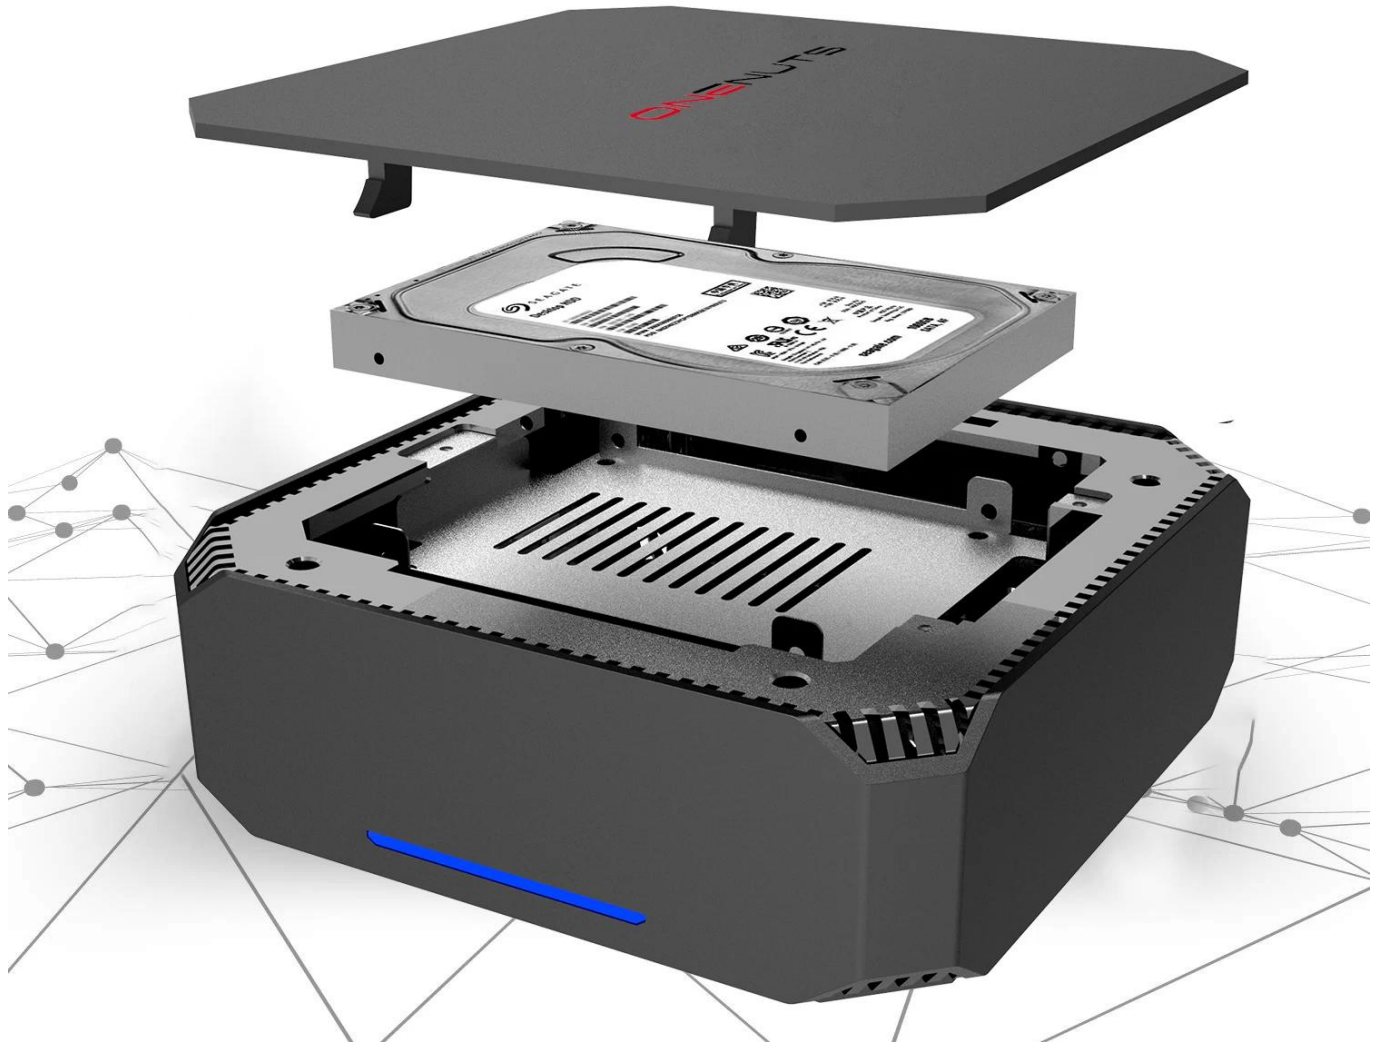

4th Generation Intel® Core™
(4M Cache, UP to 3.0GHz)

DDR3-1866

SO-DIMM slot, max to 16GB

support M-SATA SSD

2.4G+5.8G

802.11ac Wifi Compatible with IEEE
802.11a/b/g/n

BT 4.2

Can be connected to the handle
Mobile, Speakers

VGA

Monitoring equipment

Office equipment

NAS

Expandable hard drive design

Support SATA SSD/HDD up to 2TB,TF card up to 256GB

Super mini and wisdom

Holding it easily in your palm
(5.04x5.04x2.05Inch)