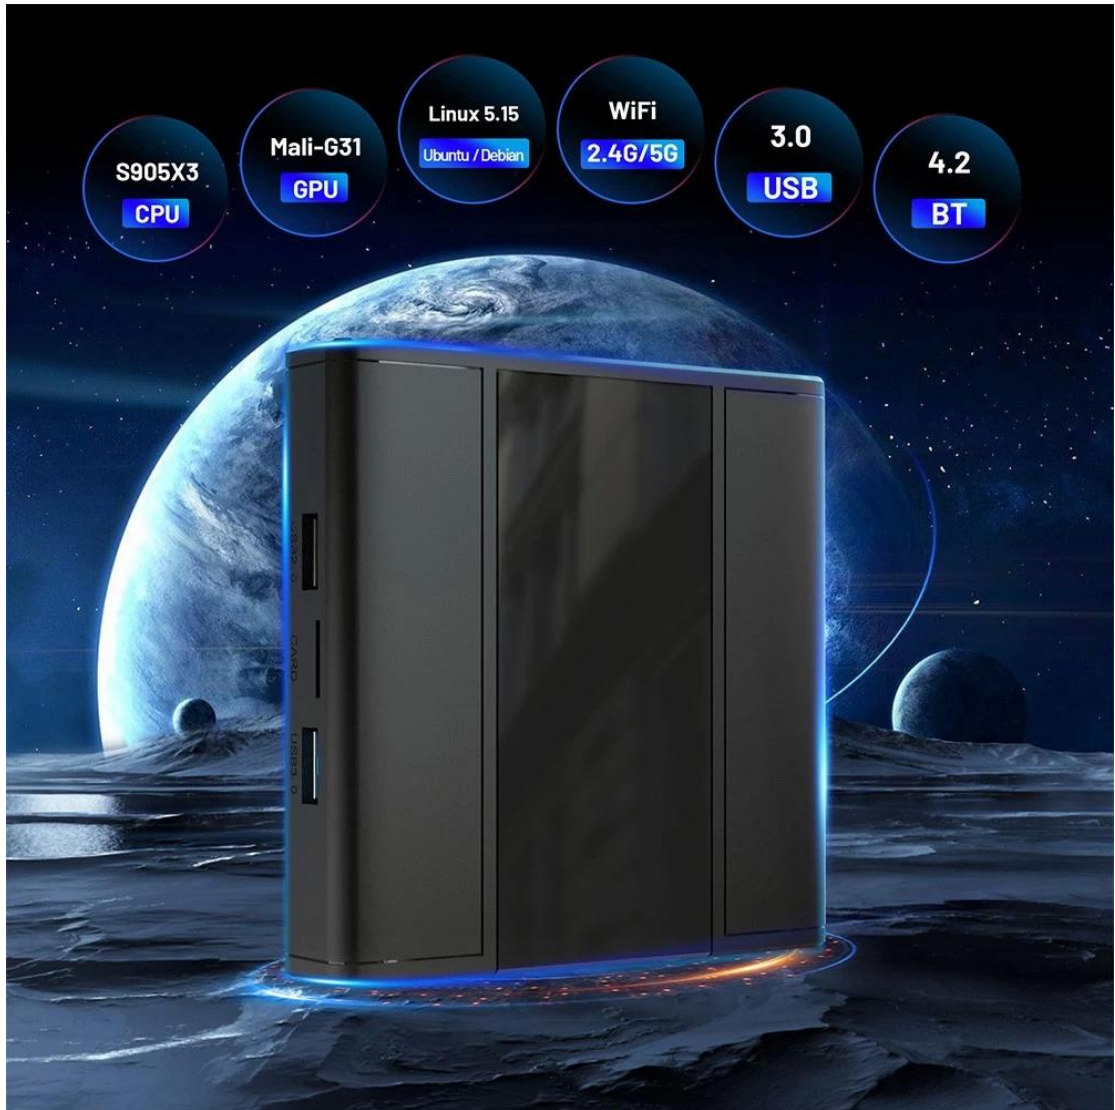

Amlogic S905X3 Advanced application processor
designed for high end media player

64-bit quad core
Cortex™ A55

G31™ MP2

Equipped with dual band 2.4G&5G&802.11 a/b/g/n/ac and Bluetooth 4.2, the transmission speed is much faster!

2.4G&5G
802.11 a/b/g/n/ac

4.2

20:32

Multiple USB interfaces available to connect multiple devices.
Super Speed USB3.0 interface speed up to 5Gbps

USB
2.0

USB
3.0

Dual Band Wireless

Run Box without Buffering Strong Signal