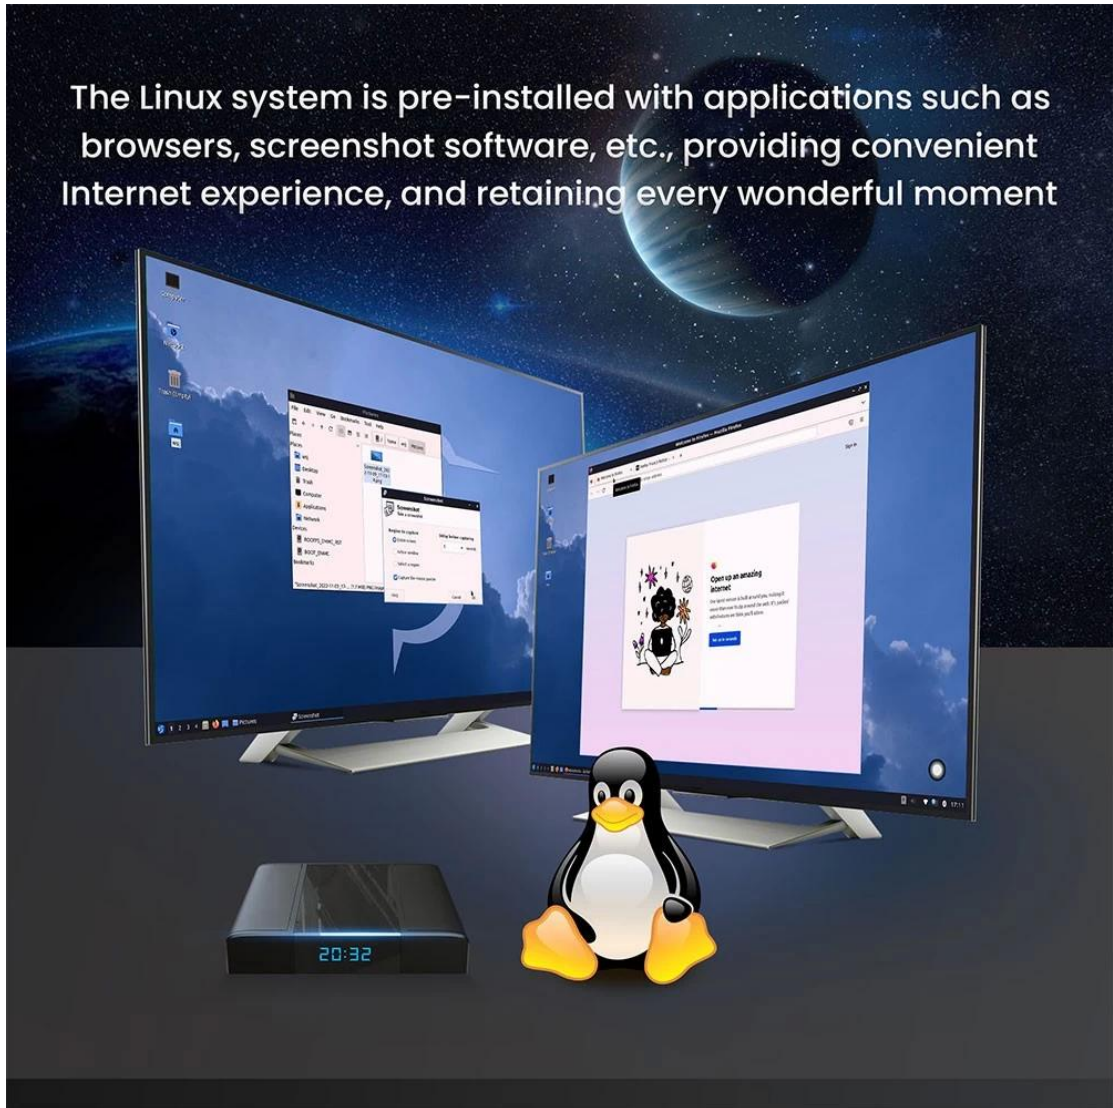

2.4G&5G
802.11 a/b/g/n/ac

4.2

20:32

Multiple USB interfaces available to connect multiple devices.
Super Speed USB3.0 interface speed up to 5Gbps

USB
2.0

USB
3.0

Dual Band Wireless

Run Box without Buffering Strong Signal

2.4G 5G

2.4GHz

5GHz

The Linux system with powerful network function to support different Ethernet protocols, an open source system composed of many micro core

Linux

The Linux system is pre-installed with applications such as browsers, screenshot software, etc., providing convenient Internet experience, and retaining every wonderful moment