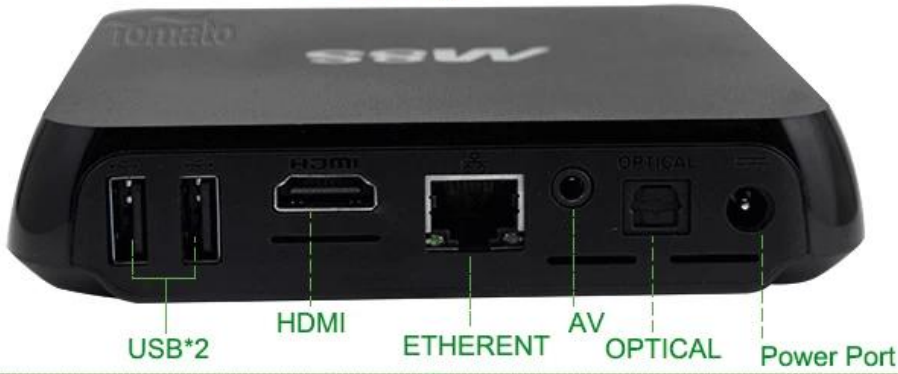

Picture Show