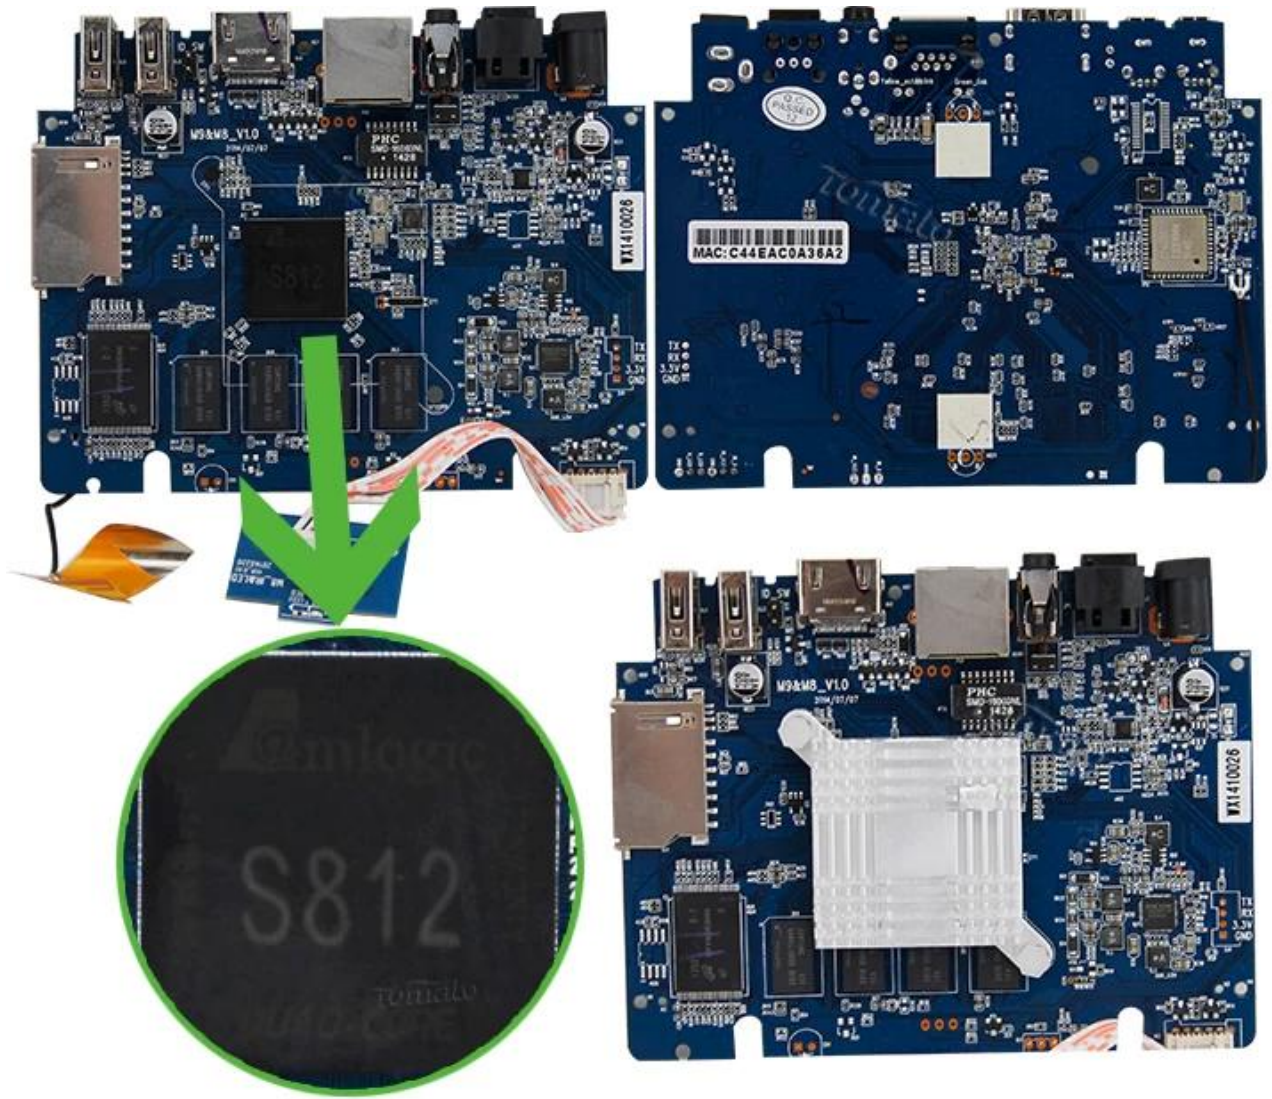

TM8S TV BOX HD 4K2K Amlogic S812 Quad Core TV BOX

TM8S TV BOX

Model	TM8S
CPU	Amlogic S812 Quad Core Cortex-A9r4 2.0GHz
GPU	Octo-Core Mali™-450MP GPU
RAM	8GB DDR3

Power Supply

Power Supply	DC 5V/2A
Power LED	Red/Blue/White

IPTV OTT

OTT IPTV OTT

OTT

OTT

OTT

Miracast, XBMC, Airplay, Skype, Picasa, YouTube, Facebook,

Android

Picture Show

Advanced

Other

Network

Display

Advanced

Other

Model number :
M8S

Android version :
4.4.2