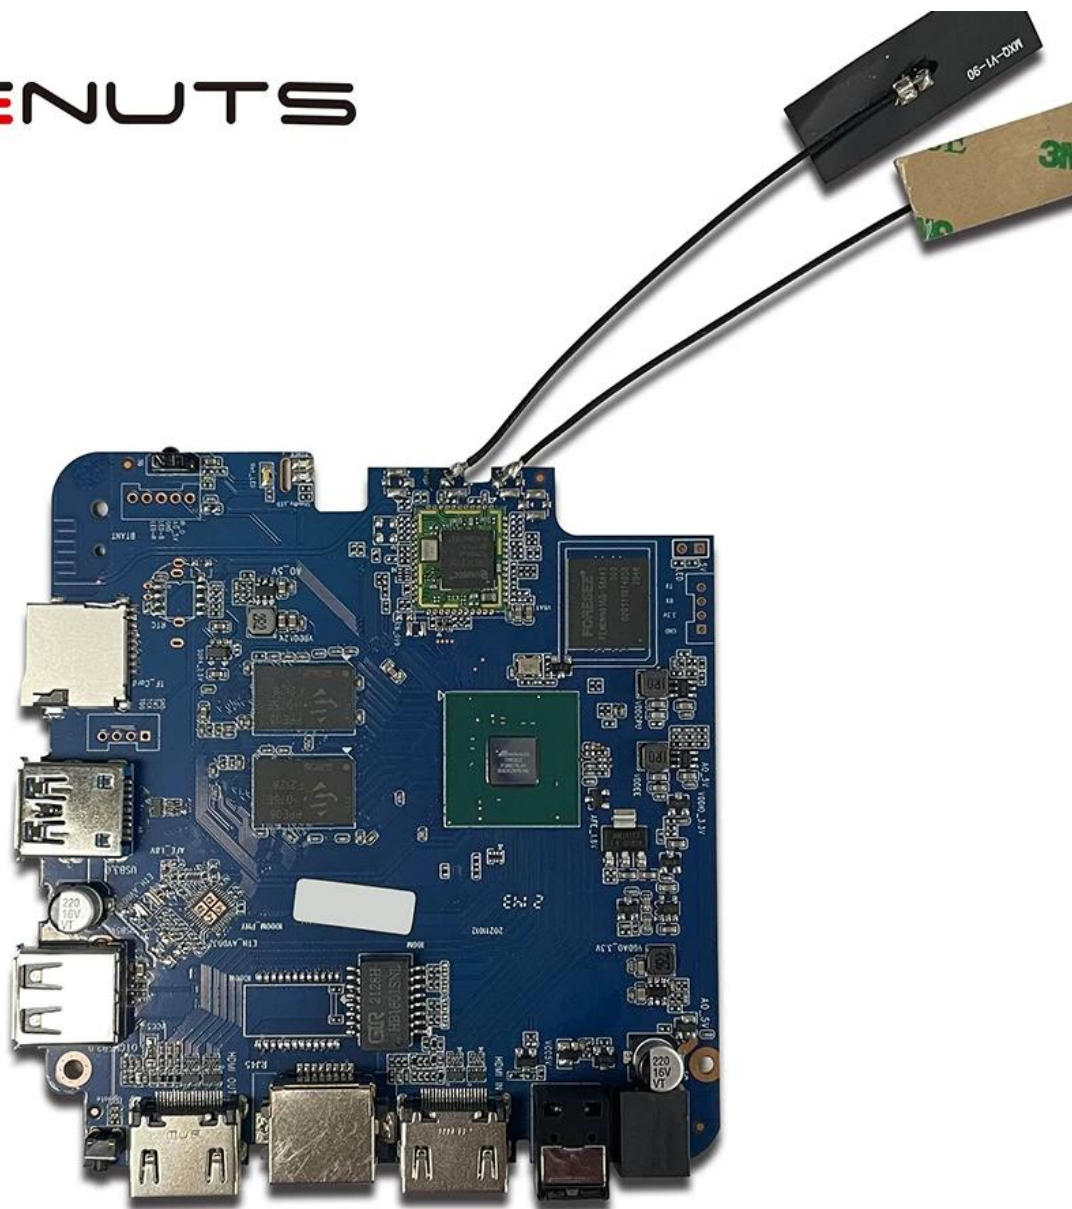

@mlogic

A-T8B043.07

T962E2

BONMON005

ONENUTS

 <p>Multi-core 32/64-bit CPU and 3D GPU with high performance</p>	 <p>Powerful multimedia processing capability, supporting all mainstream video decoding including 8K/4K 10-bit AV1/H.265/VP9/AVS2</p>	 <p>Supports all mainstream HDR standard including Dolby Vision, HDR10 and HLG</p>	 <p>Unique Trulife picture quality enhancement engine, offering theater-like visual effect</p>	 <p>Complete production-ready security solution, supporting secure boot, secure OS and mainstream DRM</p>
 <p>Ultra-high performance and ultra-low power consumption</p>	 <p>Ultra-high SoC integration and rich peripheral interfaces</p>	 <p>Complete IP license, including Dolby, DTS, etc.</p>	 <p>Supports screen projection technology like DLNA, Miracast etc.</p>	 <p>Provides mature turn-key solution for both split and AIO smart TV</p>