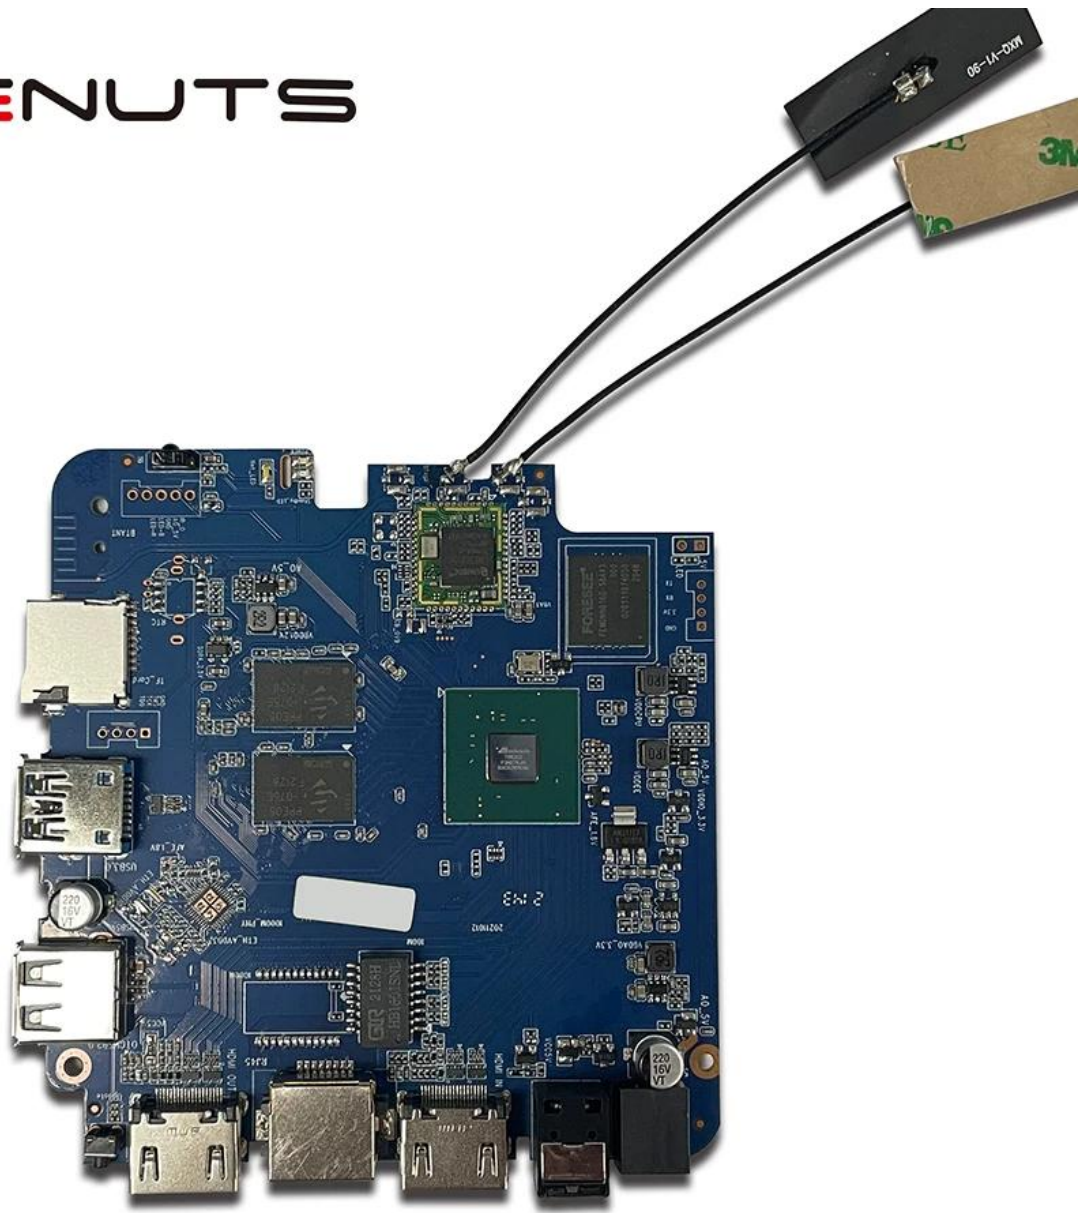

Android TV HDMI, Android TV Box HDMI

Specification	
Processor	Amlogic T962E TV HDMI
CPU	Amlogic T962E2 Cortex-A55 2.0GHz
GPU	-G31 MP2 GPU
RAM	DDR4 : 2GB/4GB
Storage	16G/32GB EMMC
OS	Android 8.1/9.0/ATV
Network	Wi-Fi IEEE 802.11AC/A/B/G/N (UWE5621DS) 2.4G/5G MIMO (2T2R) 100m/1000m
Ports	5.0
Video	
Video Support	AV1 4kx2k@75fps, VP9/H.265 8kx4k@24fps, VP9/H.265/avs2 4kx2k@60fps, H.264 4kx2k@30fps, AVS/VC-1/MPEG-4 1080P@60fps, H.264 1080p @30fps, HD MPEG1/2/4, H.265/HEVC, AVS2, HD AVC/VC-1, RM/RMVB, XVID/DIVX3/4/5/6, RealVideo8/9/10, AVI/RM/RMVB/TS/VOB/MKV/MOV/ISO/WMV/ASF/FLV/DAT/MPG/MPEG, MP3/WMA/AAC/WAV/OGG/DDP/TRUEHD/HD/FLAC/APE
HDR	HDR 10/10, Dolby Vision
DRM	Widevine (Verimatrix/Playready)
I/O	
HDMI	1*hdmi in 1*hdmi out (HDMI 2.1)
USB	1* USB 2.0, 1*USB3.0, USB HDD
RJ45	1*ir 1 * RJ45
TF	1 *TF
Power	DC 5V/2A AC100-240V 50/60Hz USB RTC
Image	
Image Support	HD JPEG, BMP, GIF, PNG, TIF
App Support	Miracast, DLNA, Skype, Netflix, Twitter, Picasa, YouTube, Flickr, Facebook, etc.
App Source	Android Market, Amazon App Store
Storage	HDD, U Disk, TF
Connectivity	2.4GHz USB Dongle, 2.4GHz

@mlogic

A-T18B043.07

T962E2

BONMON005

ONENUTS

 <p>Multi-core 32/64-bit CPU and 3D GPU with high performance</p>	 <p>Powerful multimedia processing capability, supporting all mainstream video decoding including 8K/4K 10-bit AV1/H.265/VP9/AVS2</p>	 <p>Supports all mainstream HDR standard including Dolby Vision, HDR10 and HLG</p>	 <p>Unique Trulife picture quality enhancement engine, offering theater-like visual effect</p>	 <p>Complete production-ready security solution, supporting secure boot, secure OS and mainstream DRMs</p>
 <p>Ultra-high performance and ultra-low power consumption</p>	 <p>Ultra-high SoC integration and rich peripheral interfaces</p>	 <p>Complete IP license, including Dolby, DTS, etc.</p>	 <p>Supports screen projection technology like DLNA, Miracast etc.</p>	 <p>Provides mature turn-key solution for both split and AIO smart TV</p>