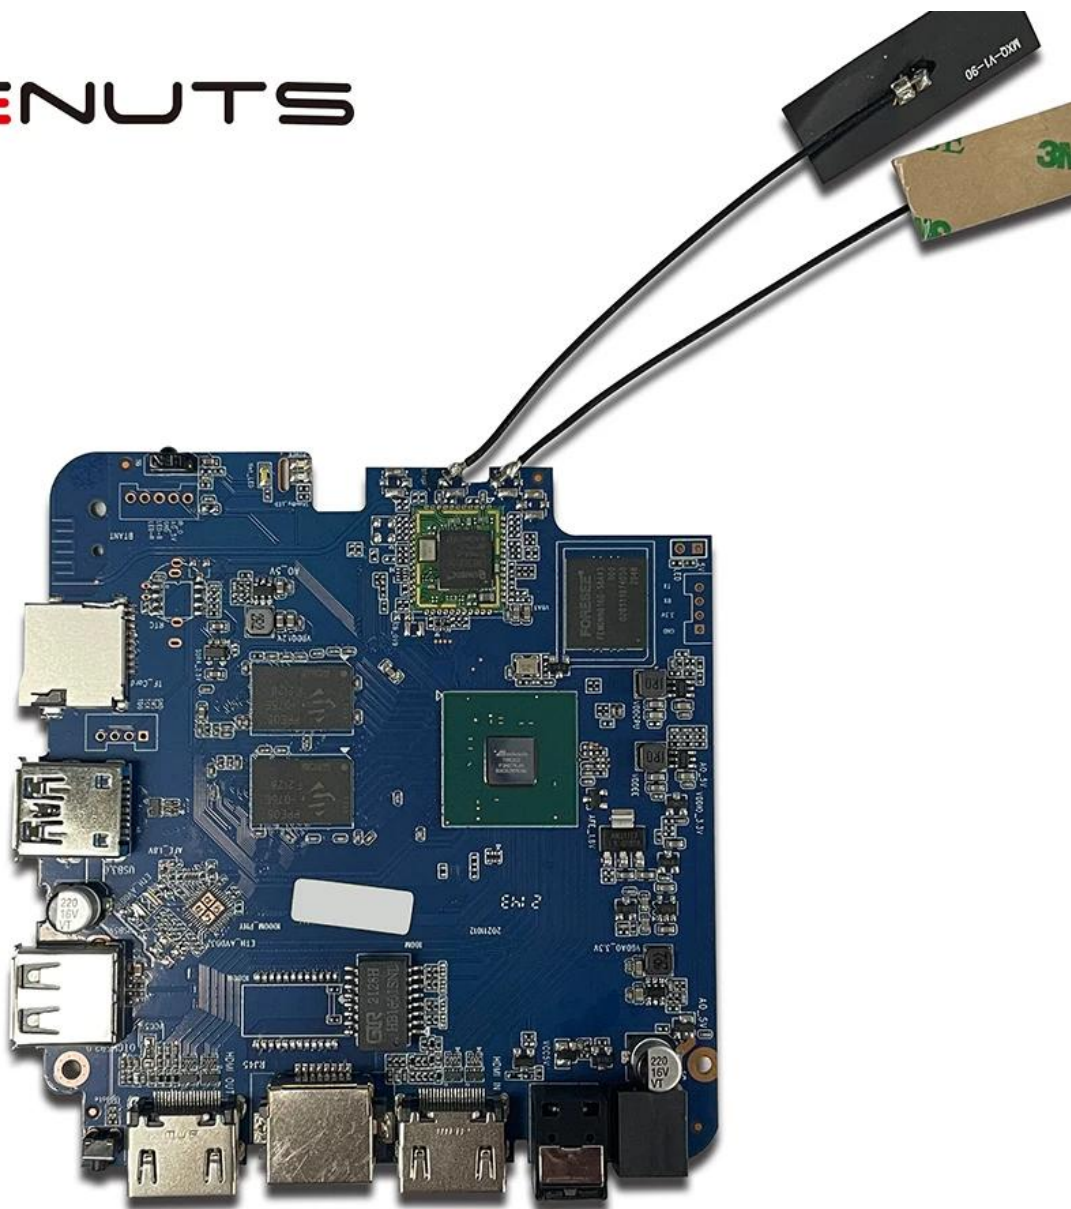

Android TV with HDMI, Android TV with HDMI

Android TV with HDMI	
Processor	Amlogic T962E2 Android TV with HDMI
CPU	Amlogic T962E2 4-core Cortex-A55 @ 2.0GHz
GPU	Mali-G31 MP2 GPU
RAM	DDR4 : 2GB/4GB
Storage	16G/32GB EMMC
OS	Android 8.1/9.0/ATV
Connectivity	Wi-Fi IEEE 802.11AC/A/B/G/N (UWE5621DS) 2.4G/5G MIMO (2T2R) 100m/1000m 5.0
Video	
Video	AV1 4kx2k@75fps, VP9/H.265 8kx4k@24fps, VP9/H.265/avs2 4kx2k@60fps, H.264 4kx2k@30fps, AVS/VC-1/MPEG-4 1080P@60fps H.264 1080p @30fps HD MPEG1/2/4, H.265/HEVC, AVS2, HD AVC/VC-1, RM/RMVB, XVID/DIVX3/4/5/6, RealVideo8/9/10 AVI/RM/RMVB/TS/VOB/MKV/MOV/ISO/WMV/ASF/FLV/DAT/MPG/MPEG MP3/WMA/AAC/WAV/OGG/DDP/TRUEHD/HD/FLAC/APE
HDR	HDR 10/10, Dolby Vision
DRM	Widevine (Verimatrix/Playready)
I/O	
HDMI	1*hdmi in 1*hdmi out (HDMI 2.1)
USB	1* USB 2.0, 1*USB3.0, USB HDD
RJ45	1*ir 1 * RJ45
TF	1 *TF
Power	DC 5V/2A AC100-240V 50/60Hz USB RTC
Software	
Formats	HD JPEG, BMP, GIF, PNG, TIF
Streaming	Miracast, DLNA, Skype, Netflix, Twitter, Picasa, YouTube, Flickr, Facebook, etc.
Apps	Netflix, Hulu, Flixster, YouTube, etc. Android Market, Amazon App Store HDD, U Disk, TF USB BT, 2.4GHz USB Dongle, 2.4GHz

ONENUTS

 <p>Multi-core 32/64-bit CPU and 3D GPU with high performance</p>	 <p>Powerful multimedia processing capability, supporting all mainstream video decoding including 8K/4K 10-bit AV1/H.265/VP9/AVS2</p>	 <p>Supports all mainstream HDR standard including Dolby Vision, HDR10 and HLG</p>	 <p>Unique Trulife picture quality enhancement engine, offering theater-like visual effect</p>	 <p>Complete production-ready security solution, supporting secure boot, secure OS and mainstream DRMs</p>
 <p>Ultra-high performance and ultra-low power consumption</p>	 <p>Ultra-high SoC integration and rich peripheral interfaces</p>	 <p>Complete IP license, including Dolby, DTS, etc.</p>	 <p>Supports screen projection technology like DLNA, Miracast etc.</p>	 <p>Provides mature turn-key solution for both split and AIO smart TV</p>