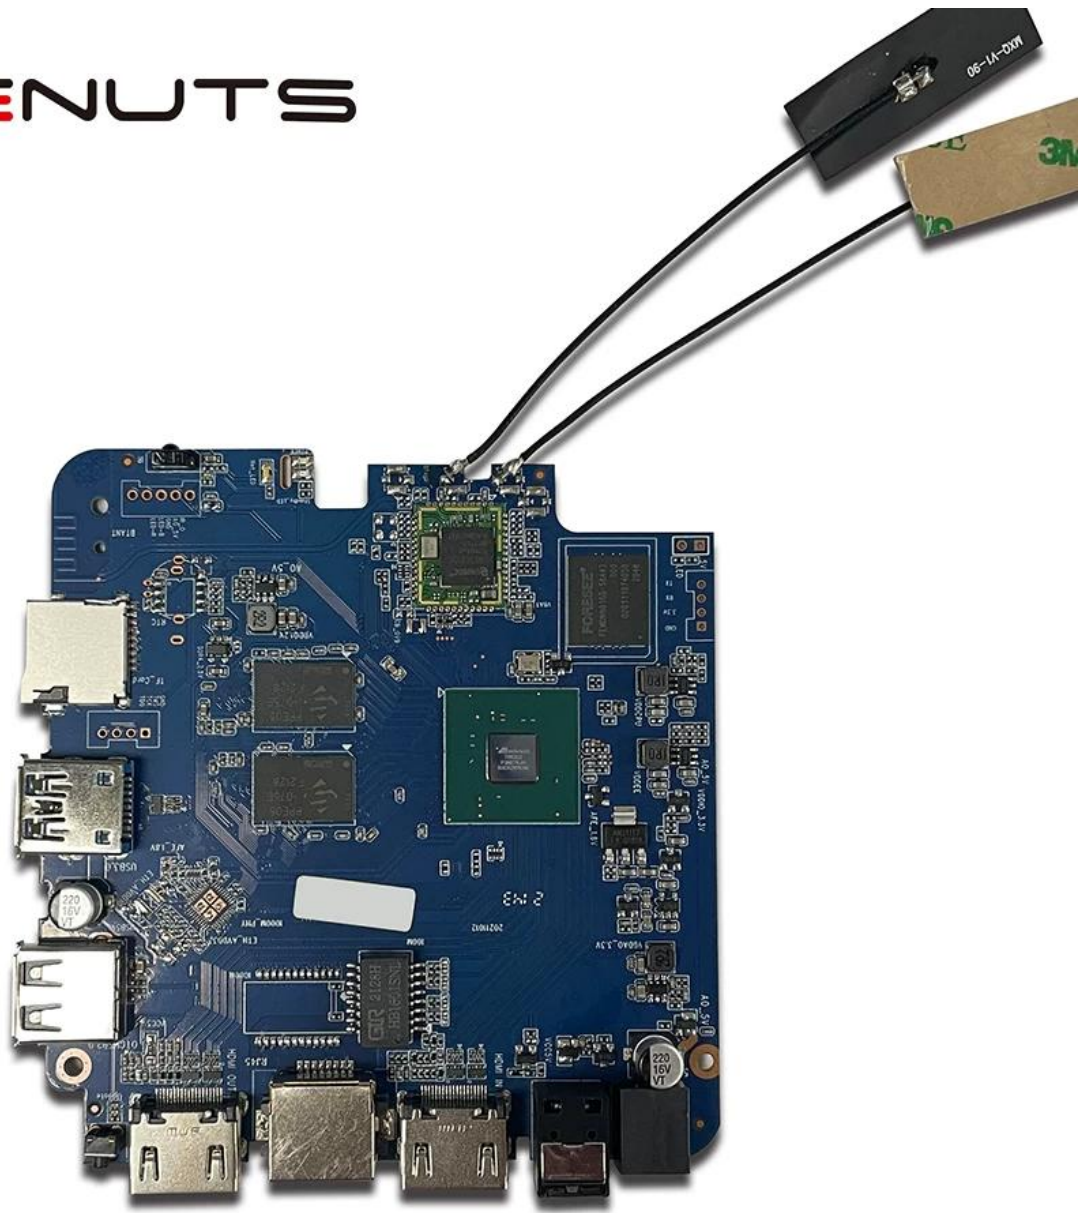

TV HDMI, TV HDMI

<p>Amlogic T962E2 TV HDMI</p>	
CPU	Amlogic T962E2 ARM Cortex-A55 2.0GHz
GPU	ARM-G31 MP2 GPU
	DDR4: 2GB/4GB
	16G/32GB eMMC
	8.1/9.0/ATV
	WiFi IEEE 802.11ac/a/b/g/n(UWE5621DS) 2.4G/5G
	MIMO(2T2R)
	100M/1000M
	5.0
<p>&</p>	
	AV1 4Kx2K@75fps,VP9/H.265 8Kx4K@24fps,VP9/H.265/AVS2 4Kx2K@60fps,H.264 4Kx2K @30fps, AVS/VC-1/MPEG-4 1080P @60fps H.264 1080P @30fps HD MPEG1/2/4,H.265/HEVC,AVS2, HD AVC/VC-1, RM/RMVB, Xvid/DivX3/4/5/6, RealVideo8/9/10
	Avi/Rm/Rmvp/Ts/Vob/Mkv/Mov/ISO/wmv/asf/flv/dat/mpg/mpeg MP3/WMA/AAC/WAV/OGG/DDP/TrueHD/HD/FLAC/APE
HDR	HDR 10/10, (Widevine(Verimatrix/Playready))
DRM	
<p>HDMI</p>	
	1*HDMI (HDMI 2.1)
<p>USB</p>	
	1* USB 2.0, 1*USB3.0, USB HDD
<p>RJ45</p>	
	1 * RJ45
<p>TF</p>	
	1 *TF
<p>DC 5V/2A AC100-240V 50/60Hz</p>	
<p>RTC, USB</p>	
<p>HD JPEG, BMP, GIF, PNG, TIF</p>	
<p>Miracast, DLNA, Skype, Netflix, Twitter, Picasa, Youtube, Flicker, Facebook, (Netflix, Hulu, Flixster, Youtube) (HDD, U, TF) USB BT 2.4GHz USB 2.4GHz</p>	

@mlogic

A-T8B043.07

T962E2

BONMON005

ONENUTS

 <p>Multi-core 32/64-bit CPU and 3D GPU with high performance</p>	 <p>Powerful multimedia processing capability, supporting all mainstream video decoding including 8K/4K 10-bit AV1/H.265/VP9/AVS2</p>	 <p>Supports all mainstream HDR standard including Dolby Vision, HDR10 and HLG</p>	 <p>Unique Trulife picture quality enhancement engine, offering theater-like visual effect</p>	 <p>Complete production-ready security solution, supporting secure boot, secure OS and mainstream DRMs</p>
 <p>Ultra-high performance and ultra-low power consumption</p>	 <p>Ultra-high SoC integration and rich peripheral interfaces</p>	 <p>Complete IP license, including Dolby, DTS, etc.</p>	 <p>Supports screen projection technology like DLNA, Miracast etc.</p>	 <p>Provides mature turn-key solution for both split and AIO smart TV</p>