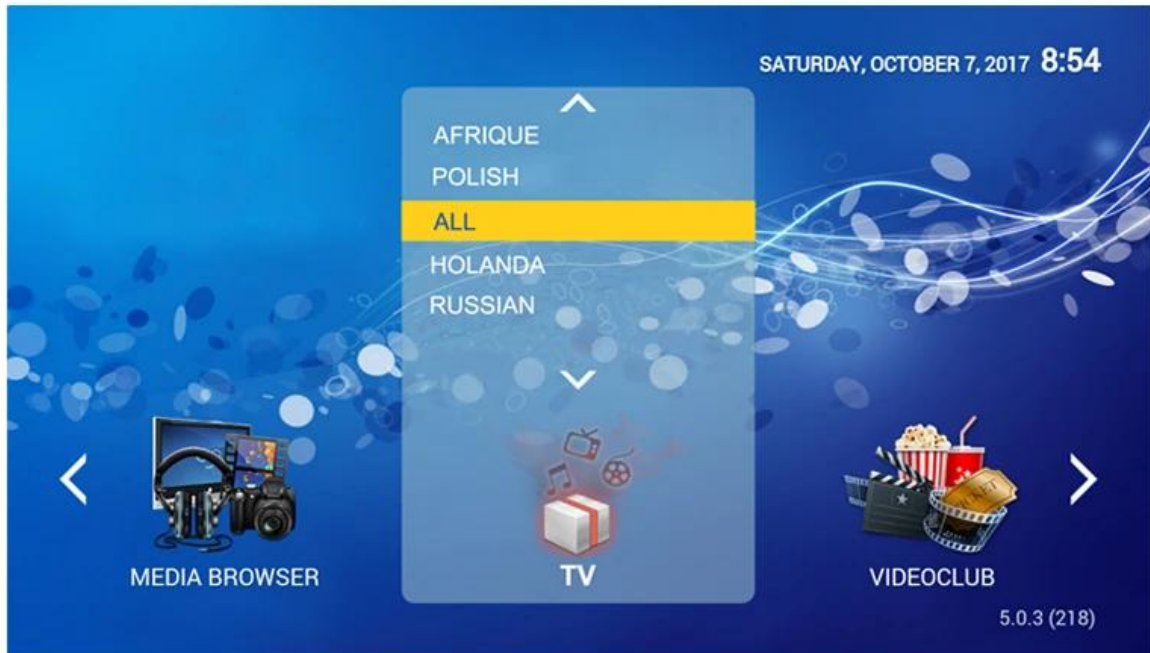

Stalker **MAG25X**

StbEmu applications can be compatible with most MAG25X stalker protocols