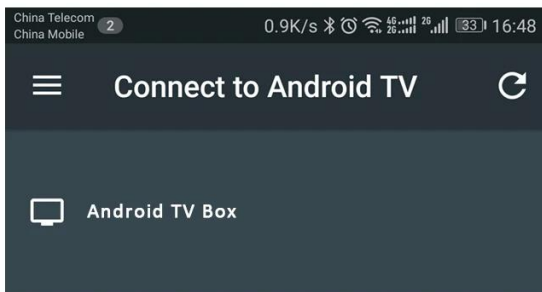

Say it to search it

TV is listening, all you have to do is ask. Speak into the voice remote control, the TV Box will search for what you want. Simply press and hold the Voice control key to activate voice function, when you see the "Try saying." on the screen, speak into the Microphone, for example
 "The latest action movies",
 "Today's weather",
 "The latest celebrity news",
 etc..
 You will get what you want.

Android TV Remote Control

1. Download and install "Android TV Remote Control" app from play store of android phone or tablet PC

2. Find and click device "Android TV Box"

3. Pairing phone or tablet PC with Android TV Box