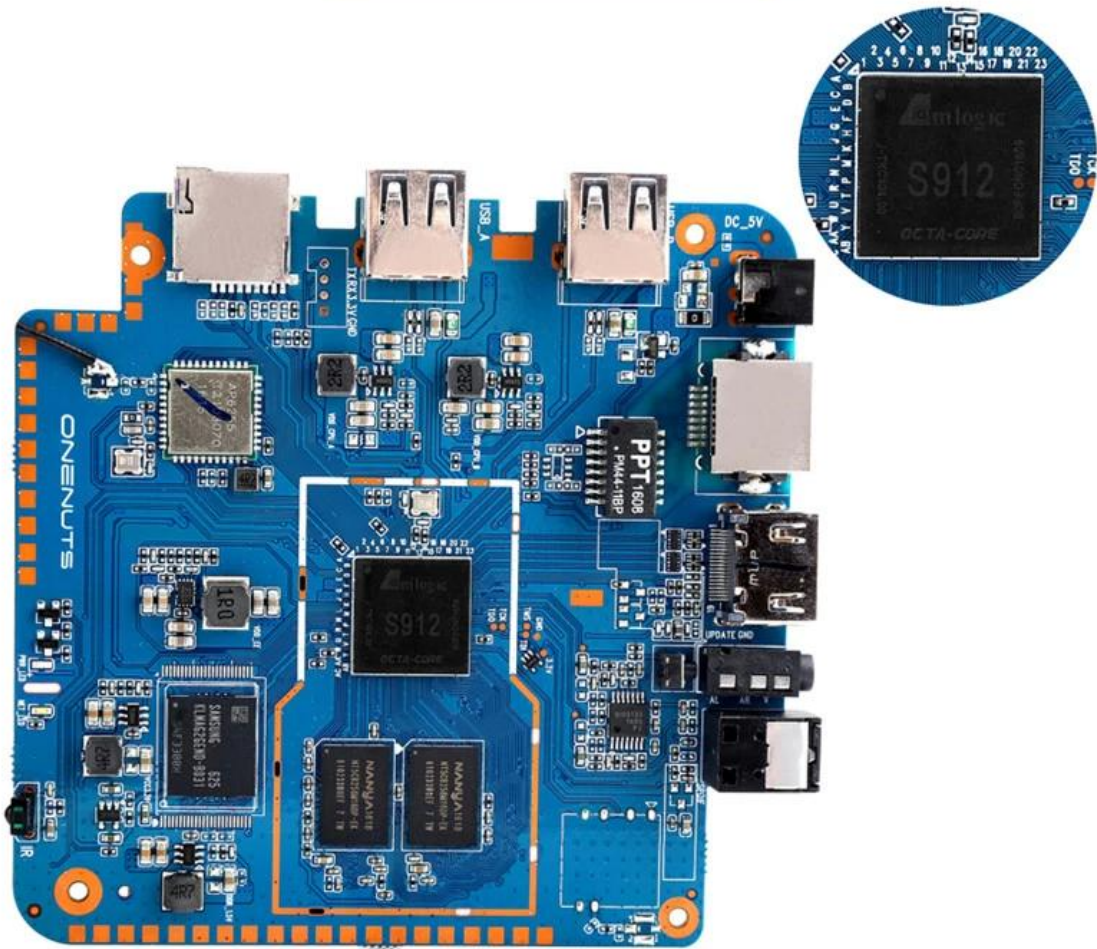

Motherboard Show

TV Box 的 重要性 和 優點

電視 TV Box 的 重要性 和 優點 在於 它 能 提供 更 多 的 選 擇 和 更 好 的 觀 看 體 驗。

1. 內容 豐富: 電視 TV Box 能 提供 Netflix, Hulu, Amazon Prime Video 等 流 量 豐 富 的 視 頻 內 容 庫。
2. 畫 面 更 好: 電視 TV Box 能 提供 更 高 的 畫 面 質 量, 如 4K 畫 面, 更 好 的 音 效 等。
3. 更 多 選 擇: 電視 TV Box 能 提供 更 多 的 選 擇, 如 支 持 藍 光 光 碟, 支 持 藍 牙 音 響 等。
4. 更 好 的 體 驗: 電視 TV Box 能 提供 更 好 的 體 驗, HDMI 接 口 更 好, Wi-Fi 接 口 更 好 等。