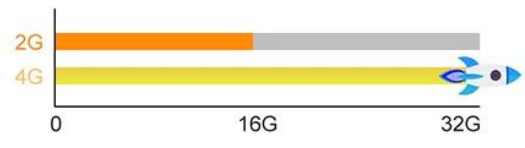

 DLNA  Airplay  Miracast

Dual wifi design and stable performance

2.4:100Mbps

Stronger penetration & More Stable

5G:250Mbps

Faster Transmission & Load Quickly

2.4+5G:400Mbps

Built-in T2TR, more efficient and stable

Android 9.0

application installation is more flexible

- More stable with applications
- Save 25% RAM in Spacet
- Faster & Safer responses

Download more apps

Amlogic S905X3 Quad Core

Faster, Smarter and More Powerful

4GB DDR3	32GB eMMC	Ultra-fast running speed Professional image processing
-------------	--------------	---

8K & 3D

The perfect combination of 8K and 3D, bring you a 3D visual experience
Feel the shock of the 3D cinema at home