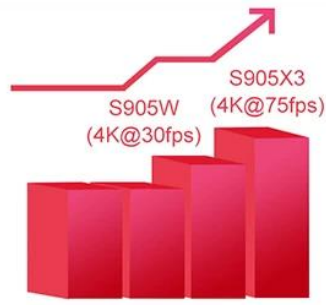

4GB DDR3	32GB eMMC	Ultra-fast running speed Professional image processing
-------------	--------------	---

8K & 3D

The perfect combination of 8K and 3D, bring you a 3D visual experience
Feel the shock of the 3D cinema at home