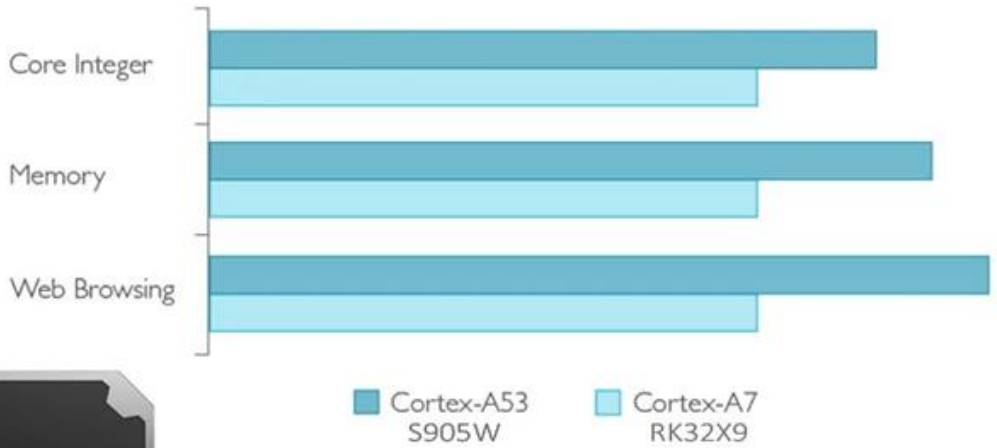

Smart Box

can paste on the wall

**Remote Control,
Any where,
Any angle.**

S905W_{mini} Smart Box

Android 7.1.2 Ready

Android **N**
Beta Build

S905W mini Smart Box

4 Core
A53

5 Core
Mali450

HDR
10bit

S905W Smart Box

S905W mini Smart Box

S905W using Cortex A53, Mali 450 GPU
The performance to cost ratio super elevation.

Cortex-A53 Performance Relative to Cortex-A7

S905W mini Smart Box

A HIGHER BIT-DEPTH AND WIDER COLOR GAMUT

8-bit only has 256 steps per channel, whereas 10-bit increases that to 1024 steps per channel. You can get better compression efficiency (i.e. better quality at same bitrates) with 10-Bit.

10 bit(2^{10})Color/Finer shades of Coors, Smoother color transitions from light to dark

8 bit(2^8)Color/Grainy obvious, Unnatural Color Transitions

S905W mini Smart Box

Your video/ music/photo from your Android devices /ios devices through DLNA /Airplay/onto big screen.