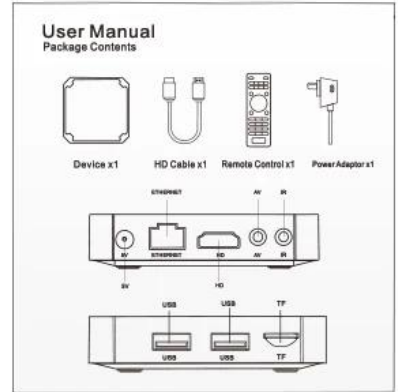

- 接口:
- HD 接口 * 1
- IR 接口 *1
- 接口 接口 *1
- 接口 接口 * 1

Smart Box

Configuration table

@mlogic S905W	Android 7.1.2	CPU 4 Core 64bit
ARM Cortex A53	GPU 5 Core Mali-450	LAN 100M
H.265 HEVC	VP9 HDR10	WiFi 2.4G
4K		eMMC

Smart Box

So small, but Powerful...

Smart Box

Smart Box

**Remote Control,
Any where,
Any angle.**

The box can paste into the wall or TV and others

- 1. Magic tape**
- 2. Pothook designed**
- 3. Dual IR desined. Remote control easy.**